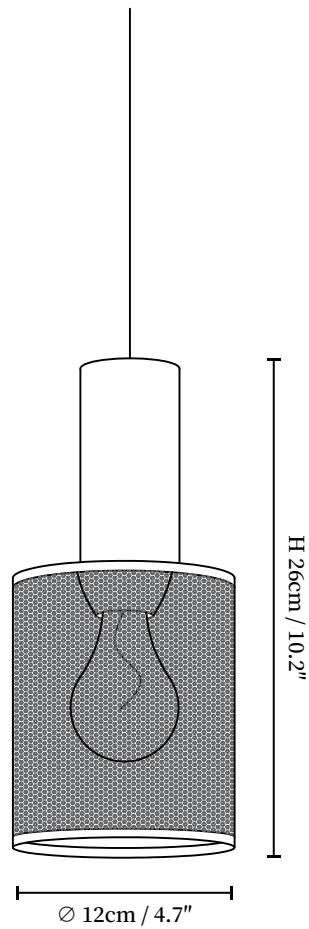

SPECIFICATION SHEET

SPECIFICATION DETAILS

*For custom options, consult factory for details

Fixture Dimensions	D 2.4" x H 13.8" (Model A)
Light source	E26 or E27 (bulb not included)
Wattage	MAX 40W incandescent bulb or LED equivalent.
Voltage	AC 110-240V
Mounting	Hardwired.
Dimming	Compatible with dimmable bulbs (bulb not included)
Control method	Compatible with common wall switches(not included)
Finishes	Cement Grey.
Shade Details	Black.
Material	Cement, Metal, Iron.
Wire Length	The standard length of the suspended wire is 59 "(150 cm) and the length is adjustable.

SPECIFICATION SHEET

SPECIFICATION DETAILS

*For custom options, consult factory for details

Fixture Dimensions	D 3.9" x H 13.4" (Model B)
Light source	E26 or E27 (bulb not included)
Wattage	MAX 40W incandescent bulb or LED equivalent.
Voltage	AC 110-240V
Mounting	Hardwired.
Dimming	Compatible with dimmable bulbs (bulb not included)
Control method	Compatible with common wall switches (not included)
Finishes	Cement Grey.
Shade Details	Black.
Material	Cement, Metal, Iron.
Wire Length	The standard length of the suspended wire is 59 "(150 cm) and the length is adjustable.

SPECIFICATION SHEET

SPECIFICATION DETAILS

*For custom options, consult factory for details

Fixture Dimensions	D 4.7" x H 10.2" (Model C)
Light source	E26 or E27 (bulb not included)
Wattage	MAX 40W incandescent bulb or LED equivalent.
Voltage	AC 110-240V
Mounting	Hardwired.
Dimming	Compatible with dimmable bulbs (bulb not included)
Control method	Compatible with common wall switches(not included)
Finishes	Cement Grey.
Shade Details	Black.
Material	Cement, Metal, Iron.
Wire Length	The standard length of the suspended wire is 59 "(150 cm) and the length is adjustable.