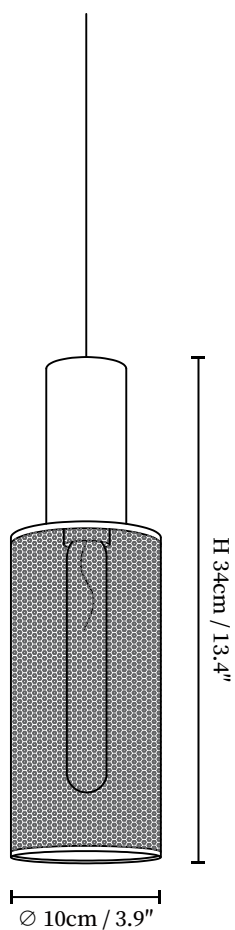

SPECIFICATION SHEET

SPECIFICATION DETAILS

*For custom options, consult factory for details

Fixture Dimensions	D 2.4" x H 13.8" (Model A)
Light source	E26 or E27 (bulb not included)
Wattage	MAX 40W incandescent bulb or LED equivalent.
Voltage	AC 110-240V
Mounting	Hardwired.
Dimming	Compatible with dimmable bulbs (bulb not included)
Control method	Compatible with common wall switches(not included)
Finishes	Cement Grey.
Shade Details	Black.
Material	Cement, Metal, Iron.
Wire Length	The standard length of the suspended wire is 59 "(150 cm) and the length is adjustable.

SPECIFICATION SHEET

SPECIFICATION DETAILS

*For custom options, consult factory for details

Fixture Dimensions	D 3.9" x H 13.4" (Model B)
Light source	E26 or E27 (bulb not included)
Wattage	MAX 40W incandescent bulb or LED equivalent.
Voltage	AC 110-240V
Mounting	Hardwired.
Dimming	Compatible with dimmable bulbs (bulb not included)
Control method	Compatible with common wall switches (not included)
Finishes	Cement Grey.
Shade Details	Black.
Material	Cement, Metal, Iron.
Wire Length	The standard length of the suspended wire is 59 "(150 cm) and the length is adjustable.

SPECIFICATION SHEET

SPECIFICATION DETAILS

*For custom options, consult factory for details

Fixture Dimensions	D 4.7" x H 10.2" (Model C)
Light source	E26 or E27 (bulb not included)
Wattage	MAX 40W incandescent bulb or LED equivalent.
Voltage	AC 110-240V
Mounting	Hardwired.
Dimming	Compatible with dimmable bulbs (bulb not included)
Control method	Compatible with common wall switches(not included)
Finishes	Cement Grey.
Shade Details	Black.
Material	Cement, Metal, Iron.
Wire Length	The standard length of the suspended wire is 59 "(150 cm) and the length is adjustable.