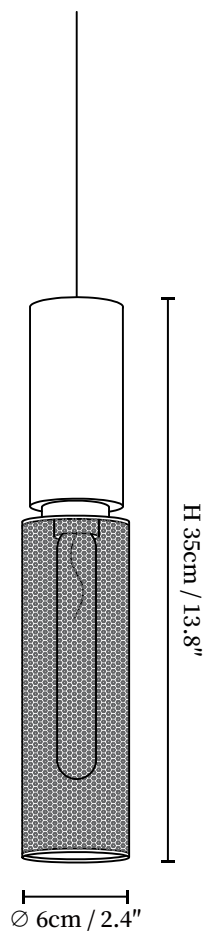

SPECIFICATION SHEET

SPECIFICATION DETAILS

*For custom options, consult factory for details

Fixture Dimensions	D 2.4" x H 13.8" (Model A)
Light source	E26 or E27 (bulb not included)
Wattage	MAX 40W incandescent bulb or LED equivalent.
Voltage	AC 110-240V
Mounting	Hardwired.
Dimming	Compatible with dimmable bulbs (bulb not included)
Control method	Compatible with common wall switches(not included)
Finishes	Cement Grey.
Shade Details	Black.
Material	Cement, Metal, Iron.
Wire Length	The standard length of the suspended wire is 59 "(150 cm) and the length is adjustable.

SPECIFICATION SHEET

SPECIFICATION DETAILS

*For custom options, consult factory for details

Fixture Dimensions	D 3.9" x H 13.4" (Model B)
Light source	E26 or E27 (bulb not included)
Wattage	MAX 40W incandescent bulb or LED equivalent.
Voltage	AC 110-240V
Mounting	Hardwired.
Dimming	Compatible with dimmable bulbs (bulb not included)
Control method	Compatible with common wall switches (not included)
Finishes	Cement Grey.
Shade Details	Black.
Material	Cement, Metal, Iron.
Wire Length	The standard length of the suspended wire is 59 "(150 cm) and the length is adjustable.

SPECIFICATION SHEET

SPECIFICATION DETAILS

*For custom options, consult factory for details

Fixture Dimensions	D 4.7" x H 10.2" (Model C)
Light source	E26 or E27 (bulb not included)
Wattage	MAX 40W incandescent bulb or LED equivalent.
Voltage	AC 110-240V
Mounting	Hardwired.
Dimming	Compatible with dimmable bulbs (bulb not included)
Control method	Compatible with common wall switches(not included)
Finishes	Cement Grey.
Shade Details	Black.
Material	Cement, Metal, Iron.
Wire Length	The standard length of the suspended wire is 59 "(150 cm) and the length is adjustable.