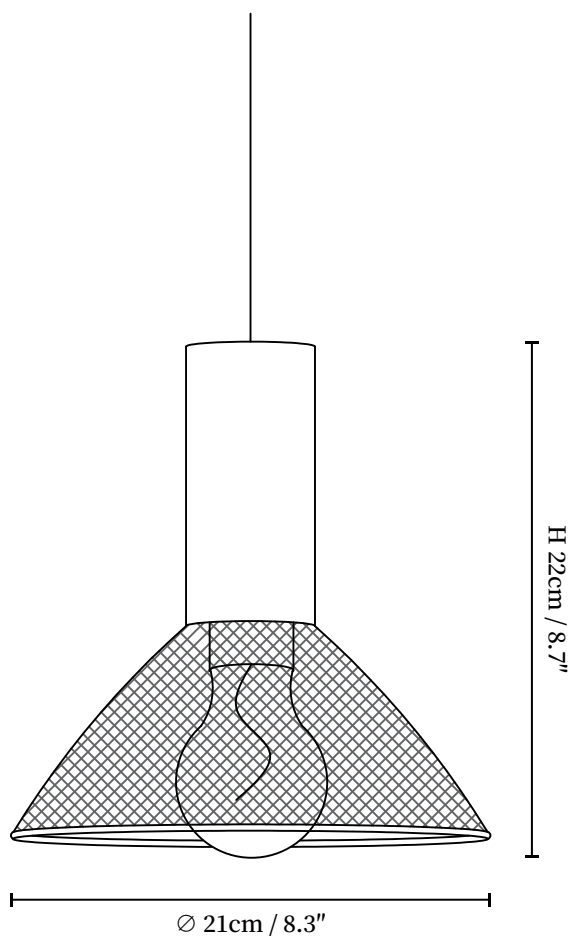

SPECIFICATION SHEET

SPECIFICATION DETAILS

*For custom options, consult factory for details

Fixture Dimensions	D 8.3" x H 8.7" (Model E)
Light source	E26 or E27 (bulb not included)
Wattage	MAX 40W incandescent bulb or LED equivalent.
Voltage	AC 110-240V
Mounting	Hardwired.
Dimming	Compatible with dimmable bulbs (bulb not included)
Control method	Compatible with common wall switches (not included)
Finishes	Cement Grey.
Shade Details	Black.
Material	Cement, Metal, Iron.
Wire Length	The standard length of the suspended wire is 59" (150 cm) and the length is adjustable.