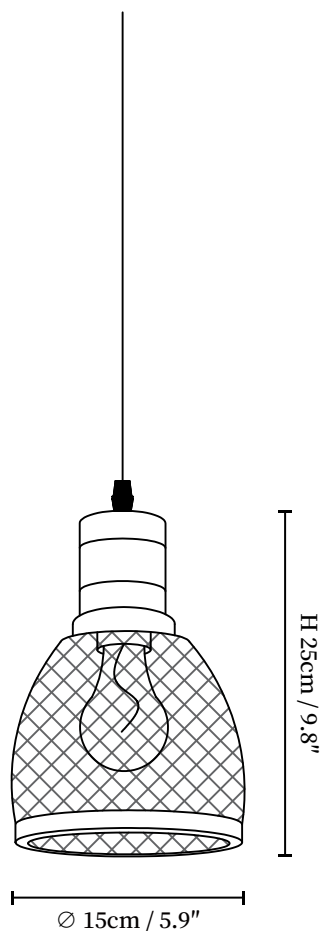

SPECIFICATION SHEET

SPECIFICATION DETAILS

*For custom options, consult factory for details

Fixture Dimensions	D 5.9" x H 9.8" (Model D)
Light source	E26 or E27 (bulb not included)
Wattage	MAX 40W incandescent bulb or LED equivalent.
Voltage	AC 110-240V
Mounting	Hardwired.
Dimming	Compatible with dimmable bulbs (bulb not included)
Control method	Compatible with common wall switches(not included)
Finishes	Cement Grey.
Shade Details	Black.
Material	Cement, Metal, Iron.
Wire Length	The standard length of the suspended wire is 59 "(150 cm) and the length is adjustable.