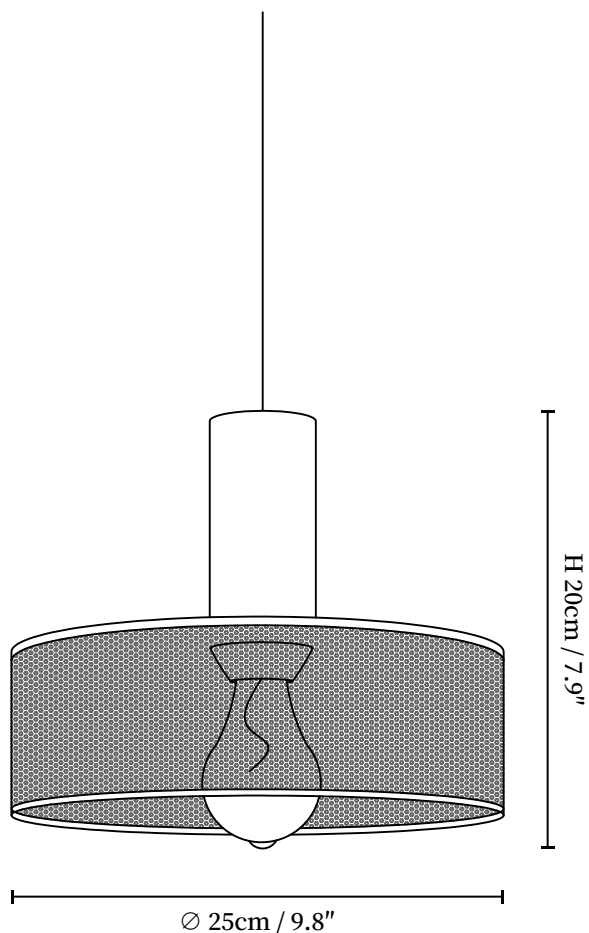

SPECIFICATION SHEET

SPECIFICATION DETAILS

*For custom options, consult factory for details

Fixture Dimensions	D 9.8" x H 7.9" (Model F)
Light source	E26 or E27 (bulb not included)
Wattage	MAX 40W incandescent bulb or LED equivalent.
Voltage	AC 110-240V
Mounting	Hardwired.
Dimming	Compatible with dimmable bulbs (bulb not included)
Control method	Compatible with common wall switches(not included)
Finishes	Cement Grey.
Shade Details	Black.
Material	Cement, Metal, Iron.
Wire Length	The standard length of the suspended wire is 59 "(150 cm) and the length is adjustable.