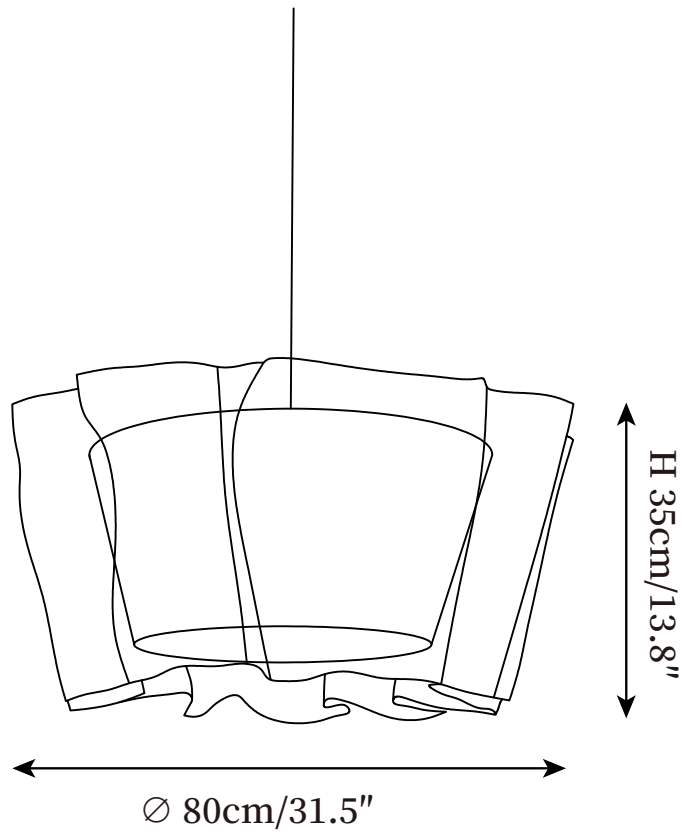

SPECIFICATION SHEET

SPECIFICATION DETAILS

*For custom options, consult factory for details

Fixture Dimensions	D 15.7" x H 7.9" D 23.6" x H 10.2" D 31.5" x H 13.8"
Light source	E26 or E27 (bulb not included).
Wattage	MAX 40W incandescent bulb or LED equivalent.
Voltage	AC 110-240V
Mounting	Hardwired.
Dimming	Compatible with dimmable bulbs (bulb not included)
Control method	Compatible with common wall switches (not included)
Finishes	Beige.
Shade Details	Beige.
Material	Natural abaca.
Wire Length	The standard length of the cord is 59" (150 cm), the length is adjustable.