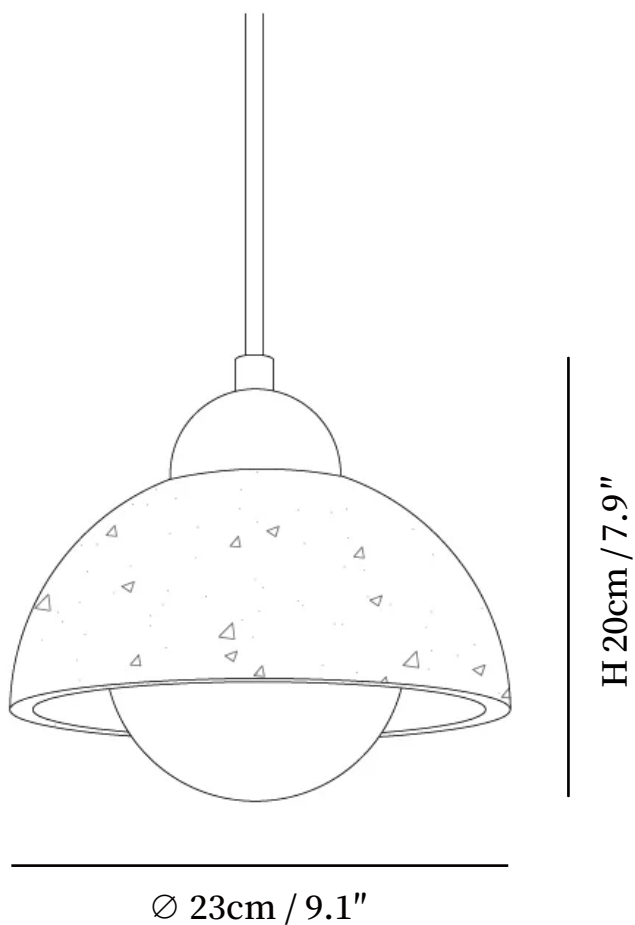

SPECIFICATION SHEET

SPECIFICATION DETAILS

*For custom options, consult factory for details

Fixture Dimensions	Ø 5.9" x H 7.1"
Light source	G9 (bulb not included)
Wattage	MAX 5W incandescent bulb or LED equivalent.
Voltage	AC 110-240V
Mounting	Hardwired.
Dimming	Compatible with dimmable bulbs (bulb not included)
Control method	Compatible with common wall switches (not included)
Finishes	Walnut Wood, Yellow Travertine.
Shade Details	White.
Material	Metal, Yellow Travertine, Wood.
Wire Length	The standard length of the suspended wire is 59 "(150 cm) and the length is adjustable.

SPECIFICATION SHEET

SPECIFICATION DETAILS

*For custom options, consult factory for details

Fixture Dimensions	Ø 9.1" x H 7.9"
Light source	G9 (bulb not included)
Wattage	MAX 5W incandescent bulb or LED equivalent.
Voltage	AC 110-240V
Mounting	Hardwired.
Dimming	Compatible with dimmable bulbs (bulb not included)
Control method	Compatible with common wall switches (not included)
Finishes	Walnut Wood, Yellow Travertine.
Shade Details	White.
Material	Metal, Yellow Travertine, Wood.
Wire Length	The standard length of the suspended wire is 59 "(150 cm) and the length is adjustable.