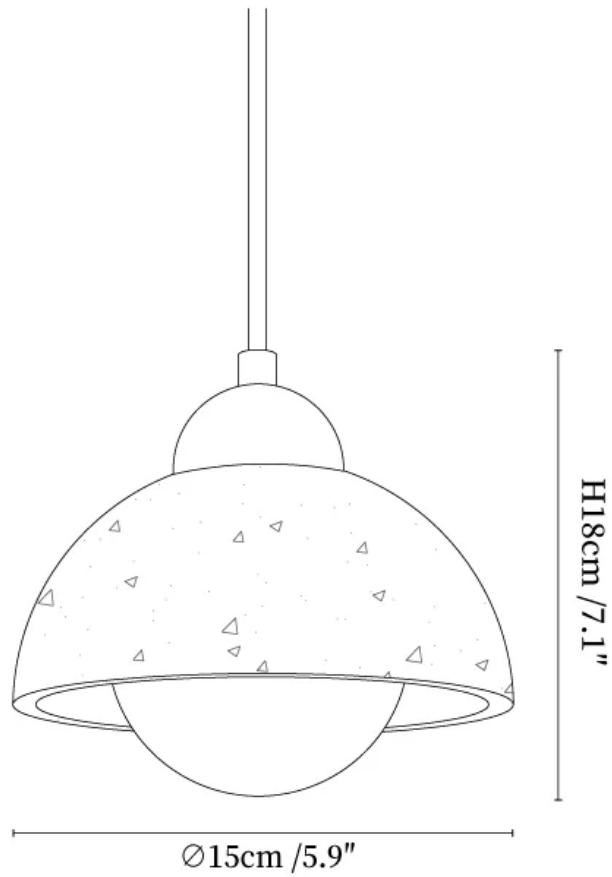

SPECIFICATION SHEET

SPECIFICATION DETAILS

*For custom options, consult factory for details

Fixture Dimensions	Ø 5.9" x H 7.1"
Light source	G9 (bulb not included)
Wattage	MAX 5W incandescent bulb or LED equivalent.
Voltage	AC 110-240V
Mounting	Hardwired.
Dimming	Compatible with dimmable bulbs (bulb not included)
Control method	Compatible with common wall switches (not included)
Finishes	Walnut Wood, Yellow Travertine.
Shade Details	White.
Material	Metal, Yellow Travertine, Wood.
Wire Length	The standard length of the suspended wire is 59 "(150 cm) and the length is adjustable.

SPECIFICATION SHEET

SPECIFICATION DETAILS

*For custom options, consult factory for details

Fixture Dimensions	Ø 9.1" x H 7.9"
Light source	G9 (bulb not included)
Wattage	MAX 5W incandescent bulb or LED equivalent.
Voltage	AC 110-240V
Mounting	Hardwired.
Dimming	Compatible with dimmable bulbs (bulb not included)
Control method	Compatible with common wall switches (not included)
Finishes	Walnut Wood, Yellow Travertine.
Shade Details	White.
Material	Metal, Yellow Travertine, Wood.
Wire Length	The standard length of the suspended wire is 59 "(150 cm) and the length is adjustable.