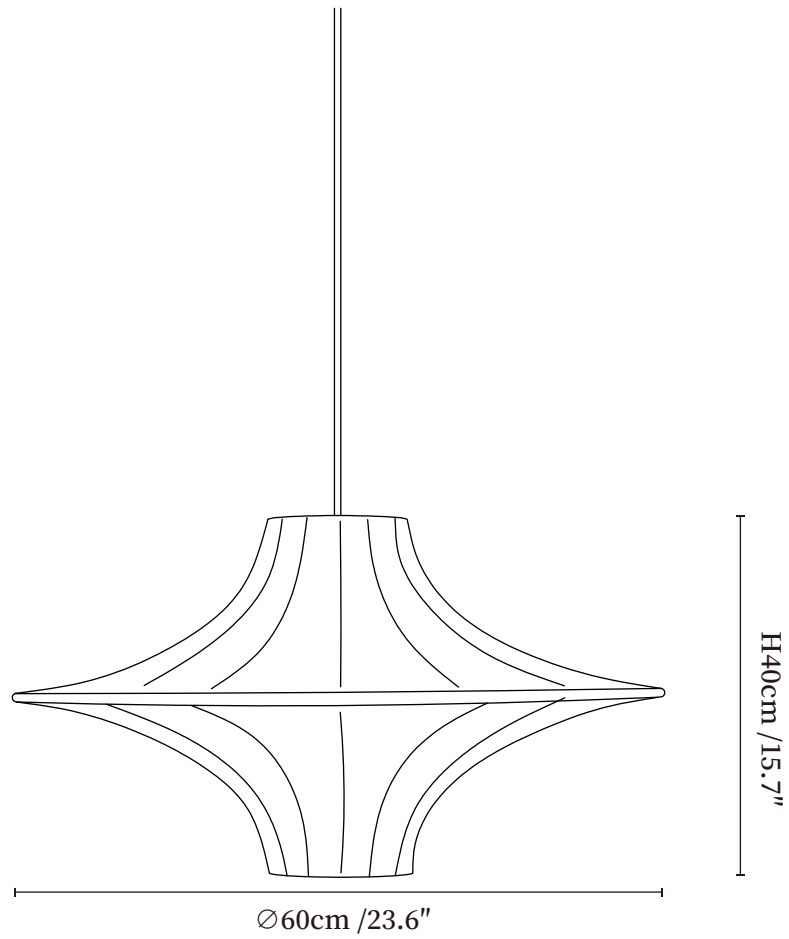

SPECIFICATION SHEET

SPECIFICATION DETAILS

*For custom options, consult factory for details

Fixture Dimensions	Ø 19.7" x H 10.2" Ø 23.6" x H 15.7"
Light source	E26 or E27(bulb not included)
Wattage	MAX 40W incandescent bulb or LED equivalent.
Voltage	AC 110-240V
Mounting	Hardwired.
Dimming	Compatible with dimmable bulbs (bulb not included)
Control method	Compatible with common wall switches(not included)
Finishes	White.
Shade Details	White.
Material	Silk, Metal.
Wire Length	The standard length of the suspended wire is 59 "(150 cm) and the length is adjustable.