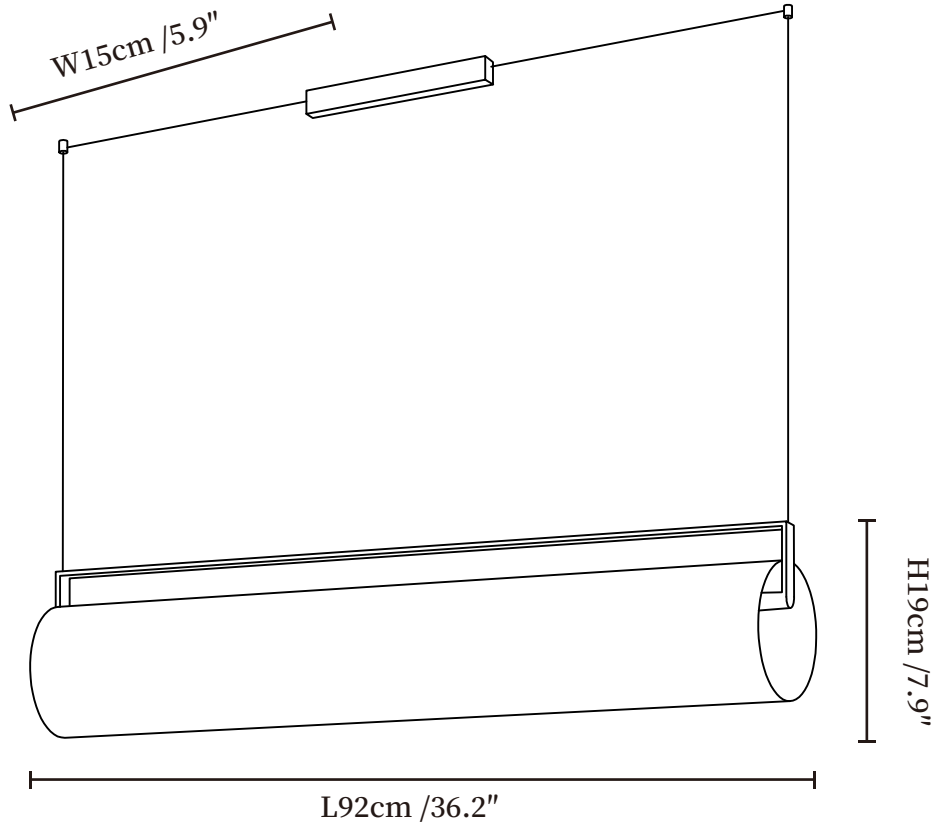

SPECIFICATION SHEET

SPECIFICATION DETAILS

*For custom options, consult factory for details

Fixture Dimensions	L 36.2" x W 5.9" x H 7.9" L 48" x W 5.9" x H 7.9"
Light source	Integrated LED
Wattage	~ 5W
Voltage	AC 110-240V
Dimming	Not supported
CRI(Ra)	90+ CRI
Mounting	Hardwired.
LED Rated Life	30000 hours
Color Temperature	Warm Light (3000K), Neutral Light (4000K), Cool Light (6000K)
Control method	Compatible with common wall switches (not included)
Finishes	Black.
Shadow Details	White.
Material	Acrylic, Metal.
Wire Length	The standard length of the cord is 59" (150 cm), the length is adjustable.