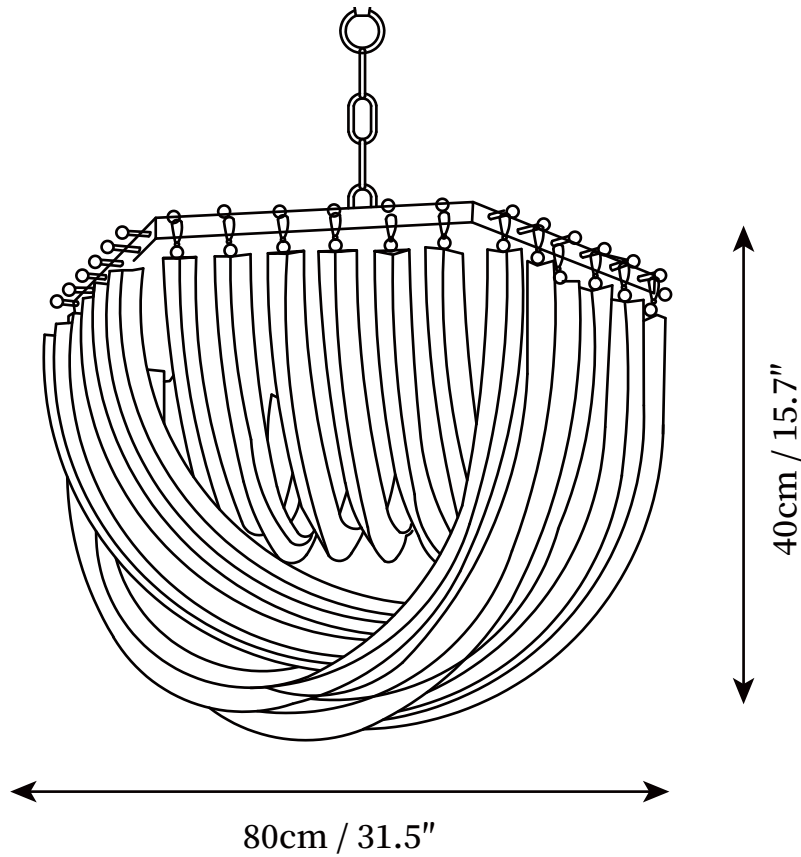

# SPECIFICATION SHEET

---

## SPECIFICATION DETAILS

\*For custom options, consult factory for details

<b>Fixture Dimensions</b>	∅ 19.7" x H 11.8", ∅ 23.6" x H 14.5"
<b>Light source</b>	E26 or E27 (bulb not included)
<b>Wattage</b>	MAX 40W incandescent bulb or LED equivalent.
<b>Voltage</b>	AC 110-240V
<b>Mounting</b>	Hardwired.
<b>Dimming</b>	Compatible with dimmable bulbs (bulb not included)
<b>Control method</b>	Compatible with common wall switches (not included)
<b>Finishes</b>	Natural jute rope
<b>Shade Details</b>	Natural jute rope
<b>Material</b>	Metal, Natural jute rope
<b>Hanging Length</b>	Chain lengths range between 19.7", the length can be specified according to needs