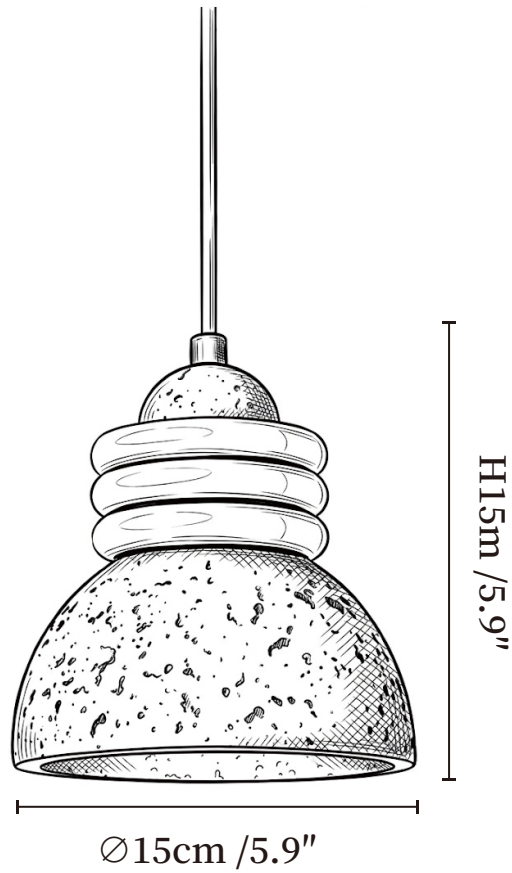

SPECIFICATION SHEET

SPECIFICATION DETAILS

*For custom options, consult factory for details

Fixture Dimensions	Ø 5.9" x H 5.9"
Light source	E26 or E27 (bulb not included)
Wattage	MAX 40W incandescent bulb or LED equivalent.
Voltage	AC 110-240V
Mounting	Hardwired.
Dimming	Compatible with dimmable bulbs (bulb not included)
Control method	Compatible with common wall switches (not included)
Finishes	Walnut Color.
Shade Details	Black Travertine.
Material	Black Travertine, Metal, Wood.
Wire Length	The standard length of the suspended wire is 59 "(150 cm) and the length is adjustable.