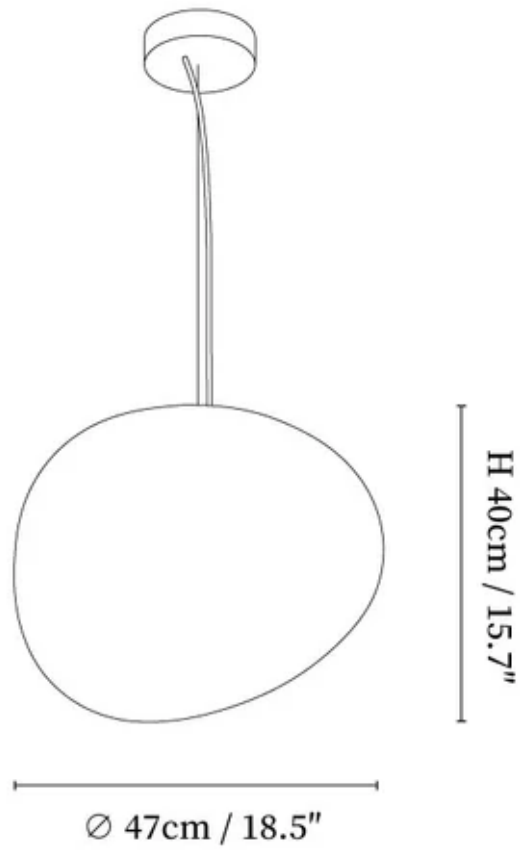

SPECIFICATION SHEET

SPECIFICATION DETAILS

*For custom options, consult factory for details

| | |
|---------------------------|---|
| Fixture Dimensions | Ø 5.9" x H 4.7" Ø 9.1" x H 6.3" Ø 18.5" x H 15.7" Ø 12.2" x H 10.2" |
| Light source | G9orE26 or E27 (bulb not included) |
| Wattage | MAX 5W/40W incandescent bulb or LED equivalent. |
| Voltage | AC 110-240V |
| Mounting | Hardwired. |
| Dimming | Compatible with dimmable bulbs (bulb not included) |
| Control method | Compatible with common wall switches (not included) |
| Finishes | White. |
| Shade Details | White. |
| Material | Metal, Glass. |
| Wire Length | The standard length of the suspended wire is 59 "(150 cm) and the length is adjustable. |