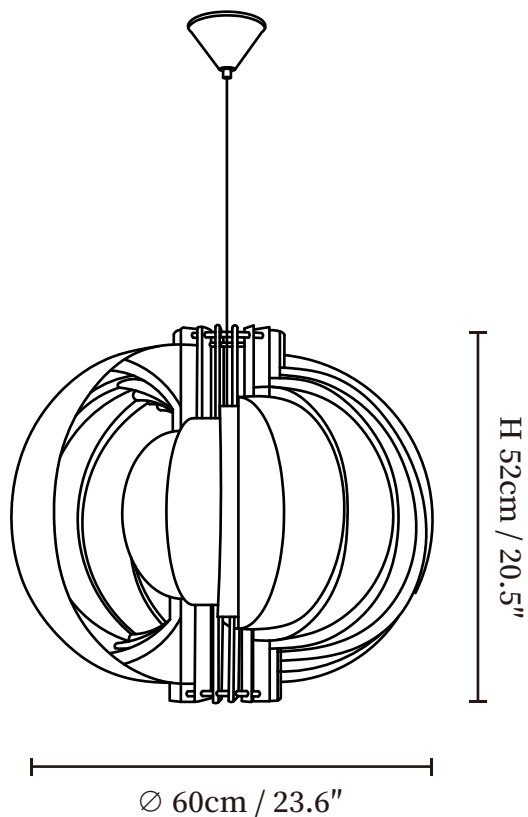

SPECIFICATION SHEET

SPECIFICATION DETAILS

*For custom options, consult factory for details

Fixture Dimensions	Ø 17.7 x H 19.7", Ø 23.6 x H 20.5"
Light source	E26 or E27.
Wattage	Max 40W incandescent bulb or LED equivalent.
Voltage	AC 110-240V
Mounting	Hardwired.
Dimming	Compatible with dimmable bulbs (bulb not included)
Control method	Compatible with common wall switches (not included)
Finishes	Wood color, Walnut color.
Shade Details	Wood color, Walnut color.
Material	Metal, Wood.
Wire Length	The standard length of the cord is 59" (150 cm), the length is adjustable.