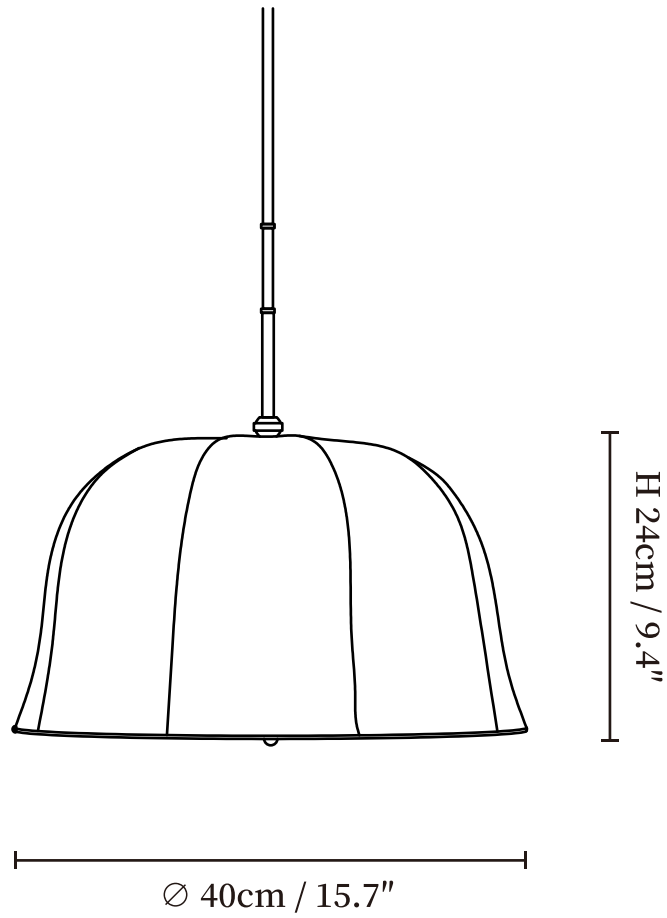

SPECIFICATION SHEET

SPECIFICATION DETAILS

*For custom options, consult factory for details

Fixture Dimensions	Ø 15.7" x H 9.4"
Light source	E26 or E27.
Wattage	Max 40W incandescent bulb or LED equivalent.
Voltage	AC 110-240V
Mounting	Hardwired.
Dimming	Compatible with dimmable bulbs (bulb not included)
Control method	Compatible with common wall switches (not included)
Finishes	Beige.
Shade Details	Beige.
Material	Metal, Fabric Linen.
Wire Length	The standard length of the cord is 59" (150 cm), the length is adjustable.