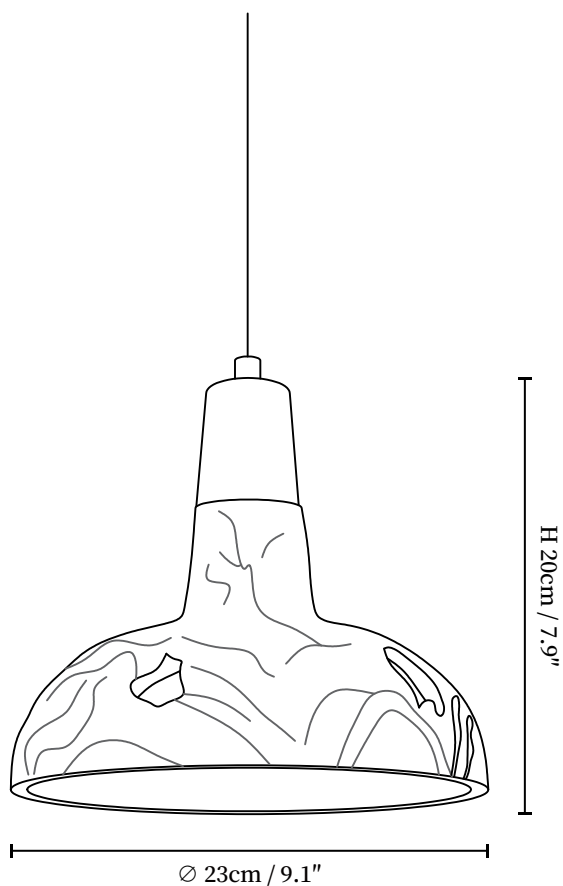

# SPECIFICATION SHEET

---

## SPECIFICATION DETAILS

\*For custom options, consult factory for details

<b>Fixture Dimensions</b>	D 9.1" x H 7.9"
<b>Light source</b>	E26 or E27 (bulb not included)
<b>Wattage</b>	MAX 40W incandescent bulb or LED equivalent.
<b>Voltage</b>	AC 110-240V
<b>Mounting</b>	Hardwired.
<b>Dimming</b>	Compatible with dimmable bulbs (bulb not included)
<b>Control method</b>	Compatible with common wall switches (not included)
<b>Finishes</b>	Wood Color.
<b>Shade Details</b>	Cement Grey.
<b>Material</b>	Cement, Wood, Iron.
<b>Wire Length</b>	The standard length of the suspended wire is 59 "(150 cm) and the length is adjustable.