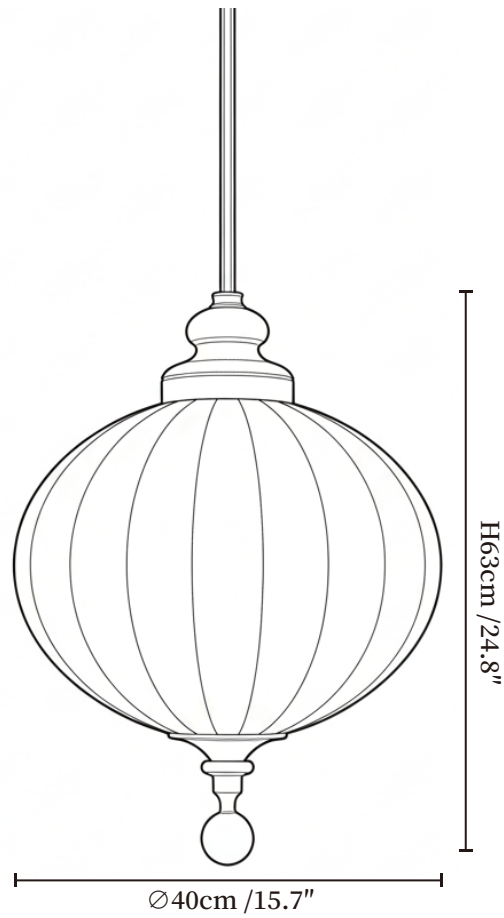

SPECIFICATION SHEET

SPECIFICATION DETAILS

*For custom options, consult factory for details

Fixture Dimensions	Ø 15.7" x H 24.8"
Light source	E14 (bulb not included)
Wattage	MAX 40W incandescent bulb or LED equivalent.
Voltage	AC 110-240V
Mounting	Hardwired.
Dimming	Compatible with dimmable bulbs (bulb not included)
Control method	Compatible with common wall switches (not included)
Finishes	Gold, Walnut color.
Shade Details	White.
Material	Silk, Wood, Metal.
Rod Length	Suspension rod is 3.9"+7.9"+11.8" , and can be spliced as needed.