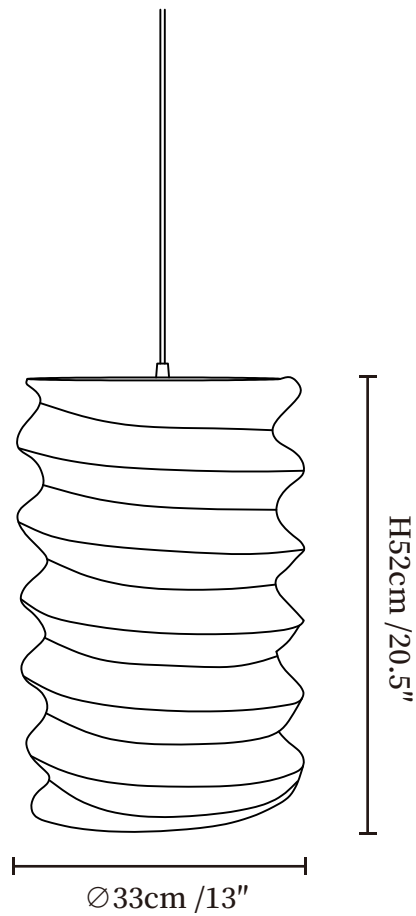

SPECIFICATION SHEET

SPECIFICATION DETAILS

*For custom options, consult factory for details

Fixture Dimensions	$\varnothing 13'' \times H 20.5''$
Light source	E26 or E27 (bulb not included)
Wattage	MAX 40W incandescent bulb or LED equivalent.
Voltage	AC 110-240V
Mounting	Hardwired.
Dimming	Compatible with dimmable bulbs (bulb not included)
Control method	Compatible with common wall switches (not included)
Finishes	White.
Shade Details	White.
Material	Metal, Paper.
Wire Length	The standard length of the suspended wire is 59" (150 cm) and the length is adjustable.

SPECIFICATION SHEET

SPECIFICATION DETAILS

*For custom options, consult factory for details

Fixture Dimensions	Ø 13" x H 62.2"
Light source	E26 or E27 (bulb not included)
Wattage	MAX 40W incandescent bulb or LED equivalent.
Voltage	AC 110-240V
Mounting	Hardwired.
Dimming	Compatible with dimmable bulbs (bulb not included)
Control method	Compatible with common wall switches (not included)
Finishes	White.
Shade Details	White.
Material	Metal, Paper.
Wire Length	The standard length of the suspended wire is 59 "(150 cm) and the length is adjustable.
