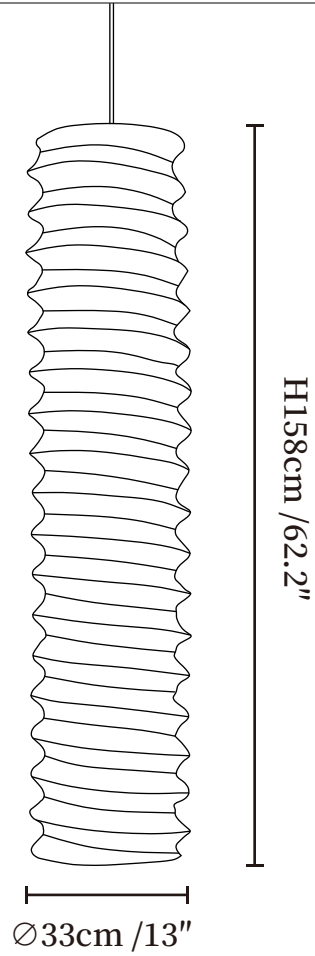

SPECIFICATION SHEET

SPECIFICATION DETAILS

*For custom options, consult factory for details

Fixture Dimensions	$\varnothing 13'' \times H 20.5''$
Light source	E26 or E27 (bulb not included)
Wattage	MAX 40W incandescent bulb or LED equivalent.
Voltage	AC 110-240V
Mounting	Hardwired.
Dimming	Compatible with dimmable bulbs (bulb not included)
Control method	Compatible with common wall switches (not included)
Finishes	White.
Shade Details	White.
Material	Metal, Paper.
Wire Length	The standard length of the suspended wire is 59" (150 cm) and the length is adjustable.

SPECIFICATION SHEET

SPECIFICATION DETAILS

*For custom options, consult factory for details

Fixture Dimensions	Ø 13" x H 62.2"
Light source	E26 or E27 (bulb not included)
Wattage	MAX 40W incandescent bulb or LED equivalent.
Voltage	AC 110-240V
Mounting	Hardwired.
Dimming	Compatible with dimmable bulbs (bulb not included)
Control method	Compatible with common wall switches (not included)
Finishes	White.
Shade Details	White.
Material	Metal, Paper.
Wire Length	The standard length of the suspended wire is 59 "(150 cm) and the length is adjustable.
