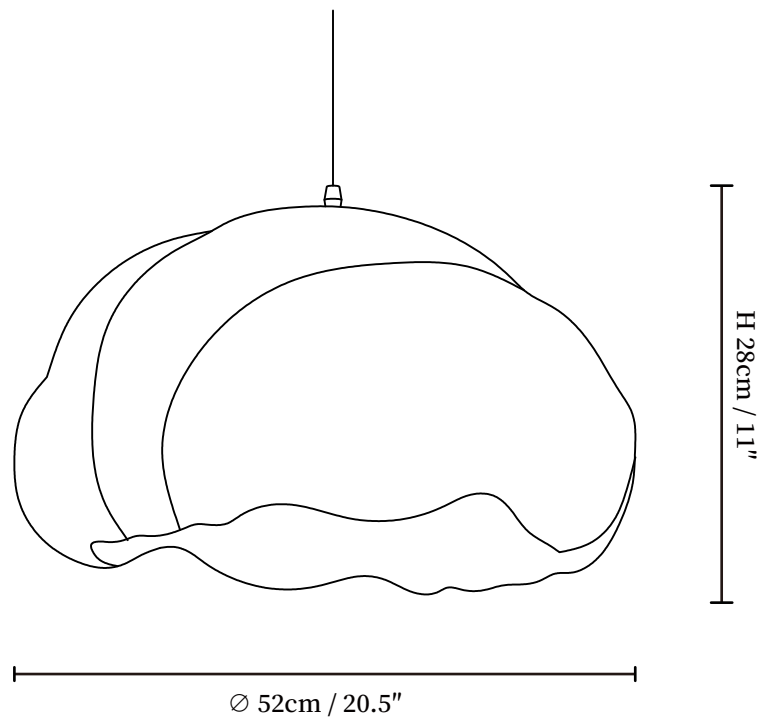

## SPECIFICATION DETAILS

\*For custom options, consult factory for details

<b>Fixture Dimensions</b>	Ø 20.5" x H 11"
<b>Light source</b>	E26 or E27 (bulb not included)
<b>Wattage</b>	MAX 40W incandescent bulb or LED equivalent.
<b>Voltage</b>	AC 110-240V
<b>Mounting</b>	Hardwired.
<b>Dimming</b>	Compatible with dimmable bulbs (bulb not included)
<b>Control method</b>	Compatible with common wall switches(not included)
<b>Finishes</b>	White, Black, Grey
<b>Shade Details</b>	White, Black, Grey
<b>Material</b>	Metal, High-density polystyrene
<b>Wire Length</b>	The standard length of the suspended wire is 59 "(150 cm) and the length is adjustable.