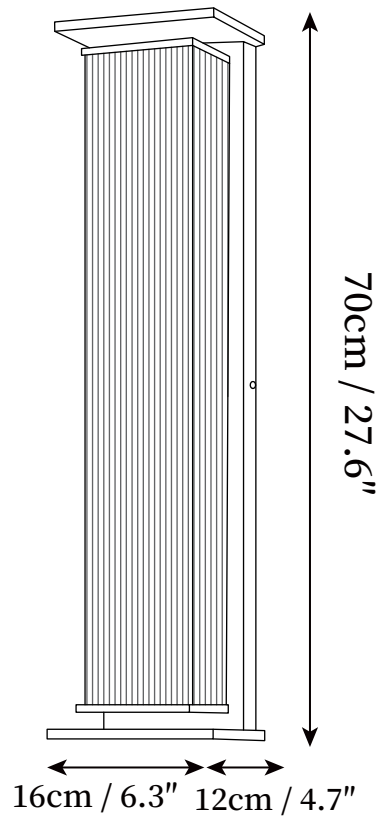

SPECIFICATION SHEET

SPECIFICATION DETAILS

*For custom options, consult factory for details

Fixture Dimensions	L 6.3" x W 4.7" x H 27.6"
Light source	Integrated LED
Wattage	5W
Voltage	Solar power storage
Dimming	Dimming is not supported
CRI(Ra)	80CRI
Control method	In line ON / OFF switch.
LED Rated Life	30000 hours
Color Temperature	Warm Light (3000K), Neutral Light (4000K), Cool Light (6000K)
Finishes	Black.
Shade Details	Opaque.
Material	Stainless steel, Acrylic.
Cord Length	No