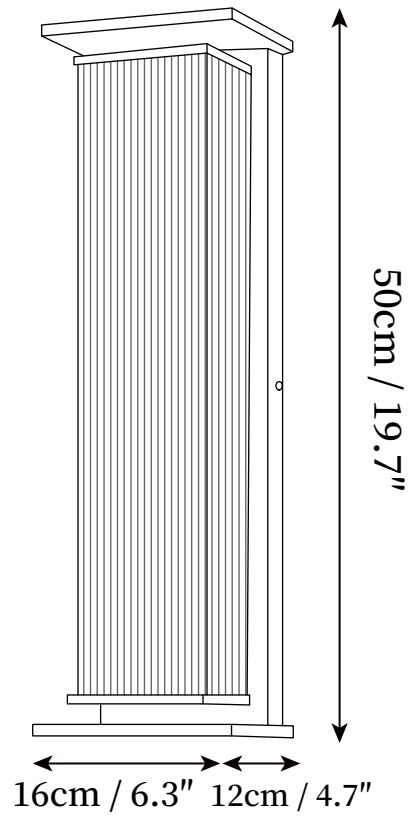

## SPECIFICATION DETAILS

\*For custom options, consult factory for details

|                           |   |
|---------------------------|---|
| <b>Fixture Dimensions</b> | L 6.3" x W 4.7" x H 13.8"                                     |
| <b>Light source</b>       | Integrated LED  |
| <b>Wattage</b>            | 5W  |
| <b>Voltage</b>            | Solar power storage   |
| <b>Dimming</b>            | Dimming is not supported                                      |
| <b>CRI(Ra)</b>            | 80CRI   |
| <b>Control method</b>     | In line ON / OFF switch.                                      |
| <b>LED Rated Life</b>     | 30000 hours   |
| <b>Color Temperature</b>  | Warm Light (3000K), Neutral Light (4000K), Cool Light (6000K) |
| <b>Finishes</b>           | Black.  |
| <b>Shade Details</b>      | Opaque.   |
| <b>Material</b>           | Stainless steel, Acrylic.                                     |
| <b>Cord Length</b>        | No  |

## SPECIFICATION DETAILS

\*For custom options, consult factory for details

|                           |   |
|---------------------------|---|
| <b>Fixture Dimensions</b> | L 6.3" x W 4.7" x H 19.7"                                     |
| <b>Light source</b>       | Integrated LED  |
| <b>Wattage</b>            | 5W  |
| <b>Voltage</b>            | Solar power storage   |
| <b>Dimming</b>            | Dimming is not supported                                      |
| <b>CRI(Ra)</b>            | 80CRI   |
| <b>Control method</b>     | In line ON / OFF switch.                                      |
| <b>LED Rated Life</b>     | 30000 hours   |
| <b>Color Temperature</b>  | Warm Light (3000K), Neutral Light (4000K), Cool Light (6000K) |
| <b>Finishes</b>           | Black.  |
| <b>Shade Details</b>      | Opaque.   |
| <b>Material</b>           | Stainless steel, Acrylic.                                     |
| <b>Cord Length</b>        | No  |