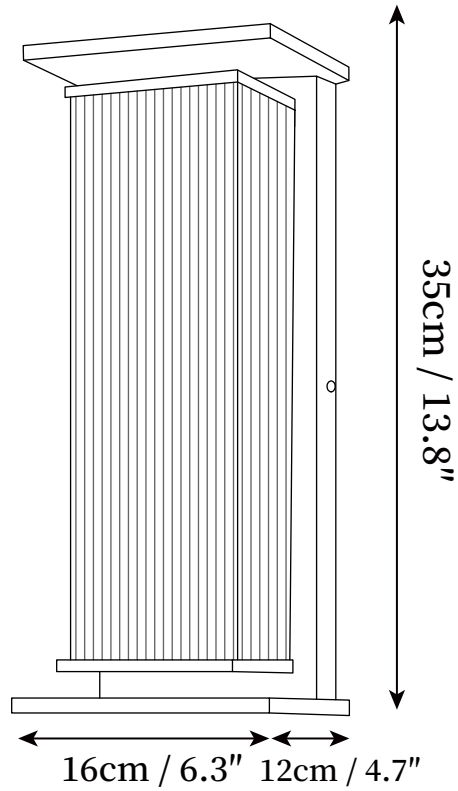

## SPECIFICATION DETAILS

\*For custom options, consult factory for details

|                           |   |
|---------------------------|---|
| <b>Fixture Dimensions</b> | L 6.3" x W 4.7" x H 13.8"                                     |
| <b>Light source</b>       | Integrated LED  |
| <b>Wattage</b>            | 5W  |
| <b>Voltage</b>            | Solar power storage   |
| <b>Dimming</b>            | Dimming is not supported                                      |
| <b>CRI(Ra)</b>            | 80CRI   |
| <b>Control method</b>     | In line ON / OFF switch.                                      |
| <b>LED Rated Life</b>     | 30000 hours   |
| <b>Color Temperature</b>  | Warm Light (3000K), Neutral Light (4000K), Cool Light (6000K) |
| <b>Finishes</b>           | Black.  |
| <b>Shade Details</b>      | Opaque.   |
| <b>Material</b>           | Stainless steel, Acrylic.                                     |
| <b>Cord Length</b>        | No  |

## SPECIFICATION DETAILS

\*For custom options, consult factory for details

|                           |   |
|---------------------------|---|
| <b>Fixture Dimensions</b> | L 6.3" x W 4.7" x H 19.7"                                     |
| <b>Light source</b>       | Integrated LED  |
| <b>Wattage</b>            | 5W  |
| <b>Voltage</b>            | Solar power storage   |
| <b>Dimming</b>            | Dimming is not supported                                      |
| <b>CRI(Ra)</b>            | 80CRI   |
| <b>Control method</b>     | In line ON / OFF switch.                                      |
| <b>LED Rated Life</b>     | 30000 hours   |
| <b>Color Temperature</b>  | Warm Light (3000K), Neutral Light (4000K), Cool Light (6000K) |
| <b>Finishes</b>           | Black.  |
| <b>Shade Details</b>      | Opaque.   |
| <b>Material</b>           | Stainless steel, Acrylic.                                     |
| <b>Cord Length</b>        | No  |