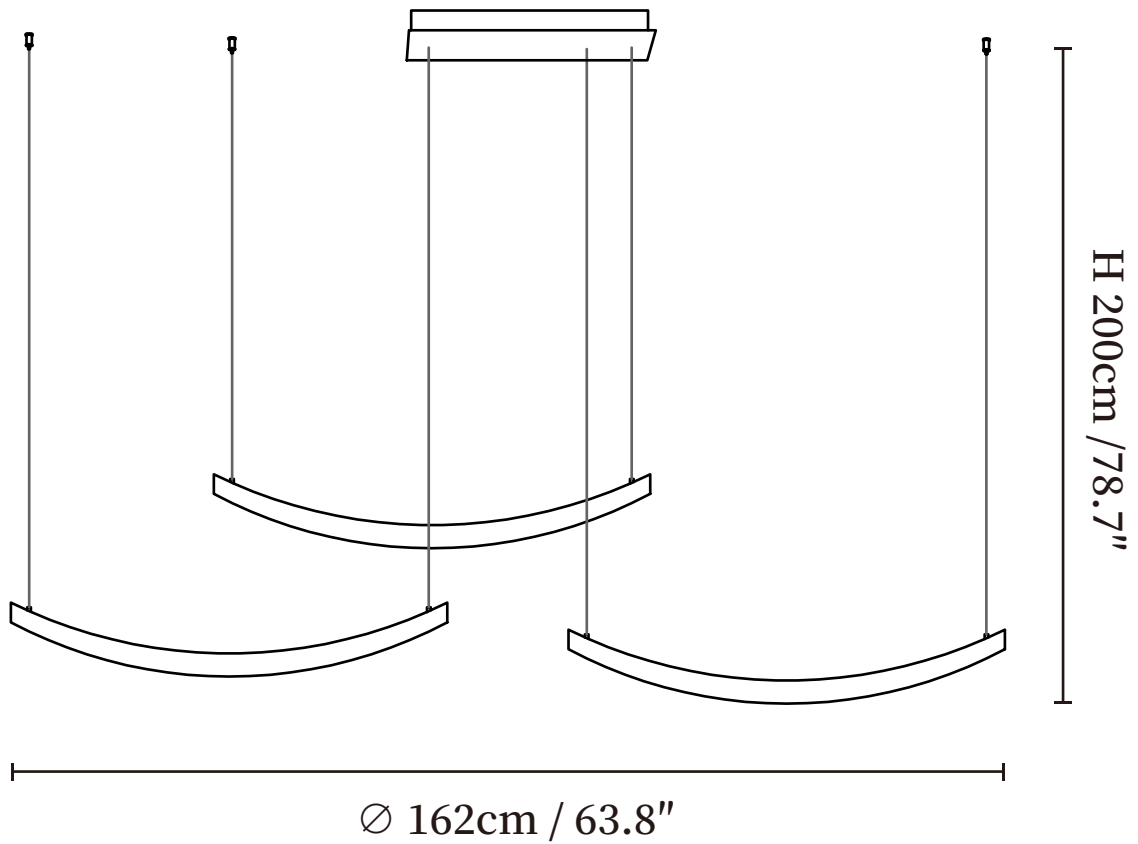

SPECIFICATION DETAILS

*For custom options, consult factory for details

Fixture Dimensions	L 27.6" x H 4.5"
Light source	Integrated LED
Wattage	~ 12W
Voltage	AC 110-240V
Dimming	Compatible with dimmable LED and dimmable bulbs.
CRI(Ra)	90+ CRI
Mounting	Hardwired.
LED Rated Life	30000 hours
Color Temperature	Warm Light (3000K), Neutral Light (4000K), Cool Light (6000K)
Control method	Compatible with common wall switches(not included)
Finishes	Wood Color, Walnut Color, Black.
Shads Details	Wood Color, Walnut Color, Black.
Material	Wood, Acrylic, Metal.
Rod Length	The standard length of the cord is 59" (150 cm), the length is adjustable.

SPECIFICATION DETAILS

*For custom options, consult factory for details

Fixture Dimensions	L 39.4" x H 78.7"
Light source	Integrated LED
Wattage	~ 20W
Voltage	AC 110-240V
Dimming	Compatible with dimmable LED and dimmable bulbs.
CRI(Ra)	90+ CRI
Mounting	Hardwired.
LED Rated Life	30000 hours
Color Temperature	Warm Light (3000K), Neutral Light (4000K), Cool Light (6000K)
Control method	Compatible with common wall switches(not included)
Finishes	Wood Color, Walnut Color, Black.
Shads Details	Wood Color, Walnut Color, Black.
Material	Wood, Acrylic, Metal.
Rod Length	The standard length of the cord is 59" (150 cm), the length is adjustable.

SPECIFICATION DETAILS

*For custom options, consult factory for details

Fixture Dimensions	L 55.1" x H 78.7"
Light source	Integrated LED
Wattage	~ 20W
Voltage	AC 110-240V
Dimming	Compatible with dimmable LED and dimmable bulbs.
CRI(Ra)	90+ CRI
Mounting	Hardwired.
LED Rated Life	30000 hours
Color Temperature	Warm Light (3000K), Neutral Light (4000K), Cool Light (6000K)
Control method	Compatible with common wall switches(not included)
Finishes	Wood Color, Walnut Color, Black.
Shads Details	Wood Color, Walnut Color, Black.
Material	Wood, Acrylic, Metal.
Rod Length	The standard length of the cord is 59" (150 cm), the length is adjustable.