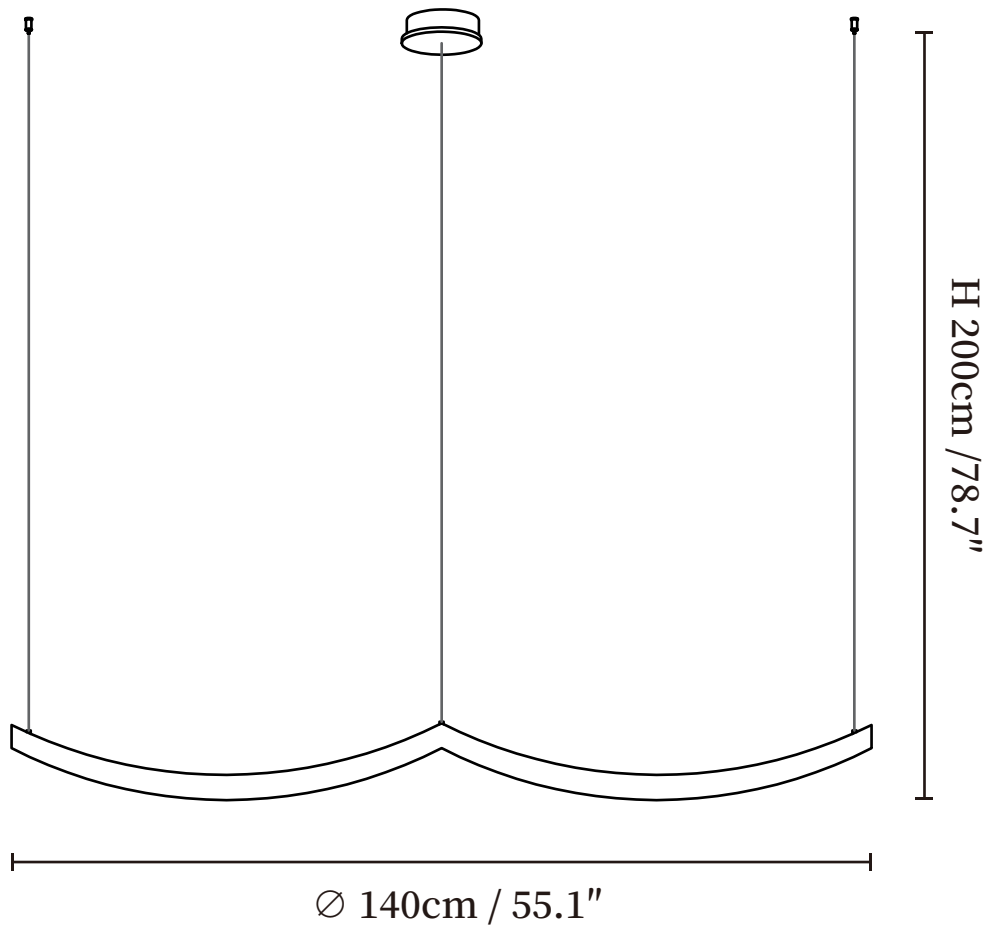

SPECIFICATION DETAILS

*For custom options, consult factory for details

Fixture Dimensions	L 27.6" x H 4.5"
Light source	Integrated LED
Wattage	~ 12W
Voltage	AC 110-240V
Dimming	Compatible with dimmable LED and dimmable bulbs.
CRI(Ra)	90+ CRI
Mounting	Hardwired.
LED Rated Life	30000 hours
Color Temperature	Warm Light (3000K), Neutral Light (4000K), Cool Light (6000K)
Control method	Compatible with common wall switches(not included)
Finishes	Wood Color, Walnut Color, Black.
Shads Details	Wood Color, Walnut Color, Black.
Material	Wood, Acrylic, Metal.
Rod Length	The standard length of the cord is 59" (150 cm), the length is adjustable.

SPECIFICATION DETAILS

*For custom options, consult factory for details

Fixture Dimensions	L 39.4" x H 78.7"
Light source	Integrated LED
Wattage	~ 20W
Voltage	AC 110-240V
Dimming	Compatible with dimmable LED and dimmable bulbs.
CRI(Ra)	90+ CRI
Mounting	Hardwired.
LED Rated Life	30000 hours
Color Temperature	Warm Light (3000K), Neutral Light (4000K), Cool Light (6000K)
Control method	Compatible with common wall switches(not included)
Finishes	Wood Color, Walnut Color, Black.
Shads Details	Wood Color, Walnut Color, Black.
Material	Wood, Acrylic, Metal.
Rod Length	The standard length of the cord is 59" (150 cm), the length is adjustable.

SPECIFICATION DETAILS

*For custom options, consult factory for details

Fixture Dimensions	L 55.1" x H 78.7"
Light source	Integrated LED
Wattage	~ 20W
Voltage	AC 110-240V
Dimming	Compatible with dimmable LED and dimmable bulbs.
CRI(Ra)	90+ CRI
Mounting	Hardwired.
LED Rated Life	30000 hours
Color Temperature	Warm Light (3000K), Neutral Light (4000K), Cool Light (6000K)
Control method	Compatible with common wall switches(not included)
Finishes	Wood Color, Walnut Color, Black.
Shads Details	Wood Color, Walnut Color, Black.
Material	Wood, Acrylic, Metal.
Rod Length	The standard length of the cord is 59" (150 cm), the length is adjustable.