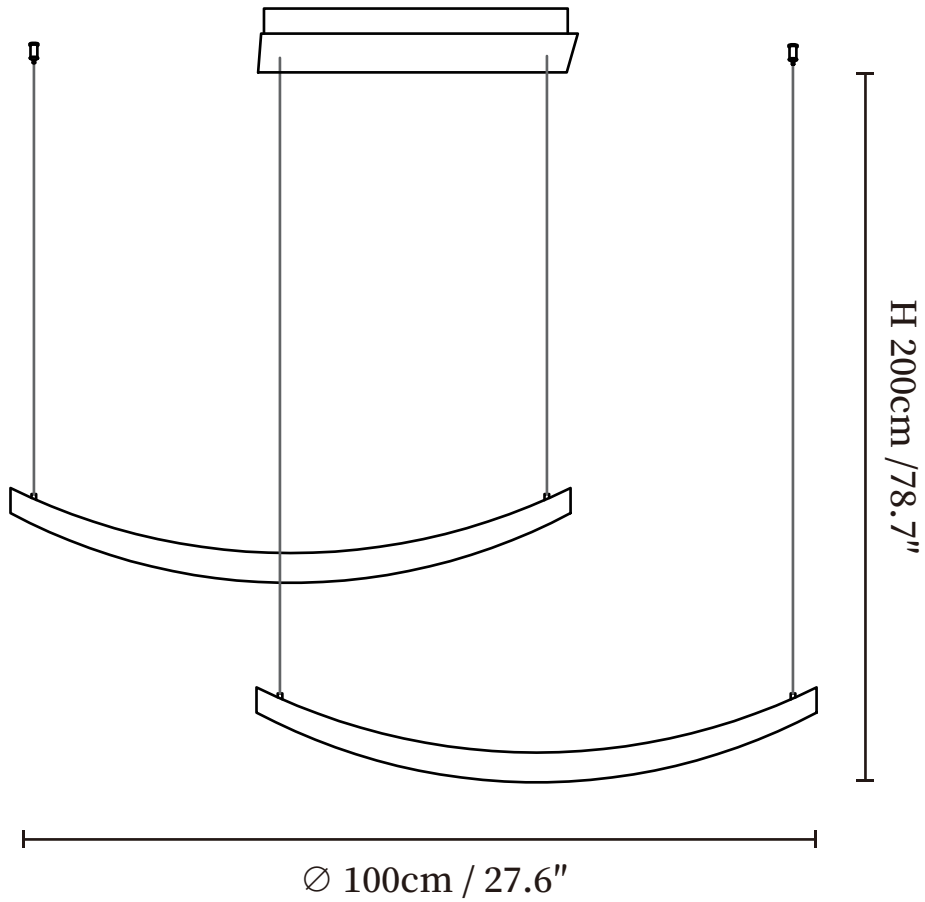

SPECIFICATION DETAILS

*For custom options, consult factory for details

Fixture Dimensions	L 27.6" x H 4.5"
Light source	Integrated LED
Wattage	~ 12W
Voltage	AC 110-240V
Dimming	Compatible with dimmable LED and dimmable bulbs.
CRI(Ra)	90+ CRI
Mounting	Hardwired.
LED Rated Life	30000 hours
Color Temperature	Warm Light (3000K), Neutral Light (4000K), Cool Light (6000K)
Control method	Compatible with common wall switches(not included)
Finishes	Wood Color, Walnut Color, Black.
Shads Details	Wood Color, Walnut Color, Black.
Material	Wood, Acrylic, Metal.
Rod Length	The standard length of the cord is 59" (150 cm), the length is adjustable.

SPECIFICATION DETAILS

*For custom options, consult factory for details

Fixture Dimensions	L 39.4" x H 78.7"
Light source	Integrated LED
Wattage	~ 20W
Voltage	AC 110-240V
Dimming	Compatible with dimmable LED and dimmable bulbs.
CRI(Ra)	90+ CRI
Mounting	Hardwired.
LED Rated Life	30000 hours
Color Temperature	Warm Light (3000K), Neutral Light (4000K), Cool Light (6000K)
Control method	Compatible with common wall switches(not included)
Finishes	Wood Color, Walnut Color, Black.
Shads Details	Wood Color, Walnut Color, Black.
Material	Wood, Acrylic, Metal.
Rod Length	The standard length of the cord is 59" (150 cm), the length is adjustable.

SPECIFICATION DETAILS

*For custom options, consult factory for details

Fixture Dimensions	L 55.1" x H 78.7"
Light source	Integrated LED
Wattage	~ 20W
Voltage	AC 110-240V
Dimming	Compatible with dimmable LED and dimmable bulbs.
CRI(Ra)	90+ CRI
Mounting	Hardwired.
LED Rated Life	30000 hours
Color Temperature	Warm Light (3000K), Neutral Light (4000K), Cool Light (6000K)
Control method	Compatible with common wall switches(not included)
Finishes	Wood Color, Walnut Color, Black.
Shads Details	Wood Color, Walnut Color, Black.
Material	Wood, Acrylic, Metal.
Rod Length	The standard length of the cord is 59" (150 cm), the length is adjustable.