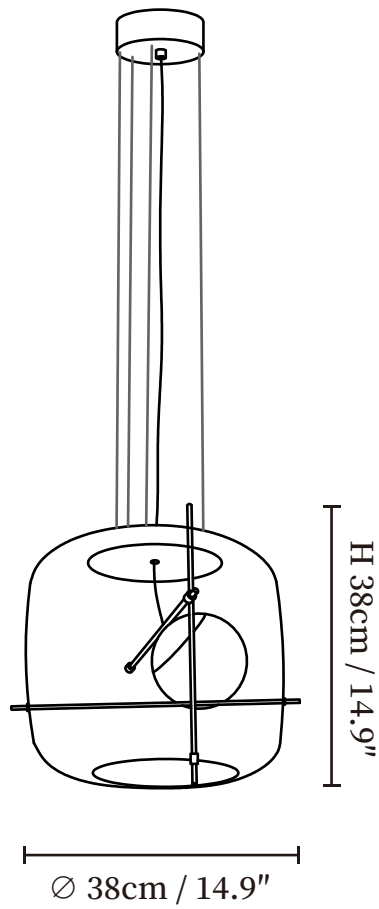

SPECIFICATION SHEET

SPECIFICATION DETAILS

*For custom options, consult factory for details

Fixture Dimensions	Ø 14.9" x H 14.9"
Light source	G9.
Wattage	~ 5W incandescent bulb or LED equivalent.
Voltage	AC 110-240V
Mounting	Hardwired.
Dimming	Compatible with dimmable bulbs (bulb not included)
Control method	Compatible with common wall switches(not included)
Finishes	Black.
Shade Details	Smoke grey, Clear, Cognac
Material	Metal, Glass.
Wire Length	The standard length of the cord is 59" (150 cm), the length is adjustable.