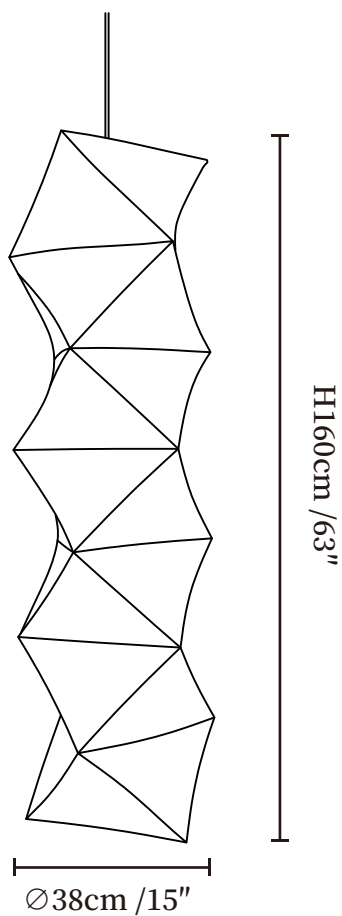

SPECIFICATION SHEET

SPECIFICATION DETAILS

*For custom options, consult factory for details

Fixture Dimensions	Ø 15" x H 63"
Light source	E26 or E27 (bulb not included)
Wattage	MAX 40W incandescent bulb or LED equivalent.
Voltage	AC 110-240V
Mounting	Hardwired.
Dimming	Compatible with dimmable bulbs (bulb not included)
Control method	Compatible with common wall switches(
Finishes	White.
Shade Details	White.
Material	Metal, Paper.
Wire Length	The standard length of the suspended wire is 59 "(150 cm) and the length is adjustable.