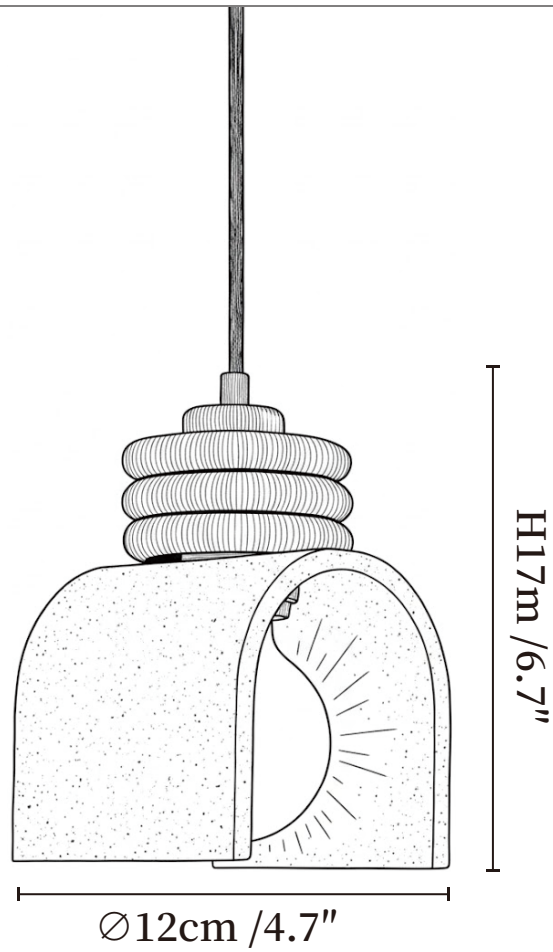

# SPECIFICATION SHEET

## SPECIFICATION DETAILS

\*For custom options, consult factory for details

<b>Fixture Dimensions</b>	Ø 4.7" x H 6.7"
<b>Light source</b>	E26 or E27 (bulb not included)
<b>Wattage</b>	MAX 40W incandescent bulb or LED equivalent.
<b>Voltage</b>	AC 110-240V
<b>Mounting</b>	Hardwired.
<b>Dimming</b>	Compatible with dimmable bulbs (bulb not included)
<b>Control method</b>	Compatible with common wall switches (not included)
<b>Finishes</b>	Walnut Color.
<b>Shade Details</b>	Yellow Travertine.
<b>Material</b>	Yellow Travertine, Wood, Metal.
<b>Wire Length</b>	The standard length of the suspended wire is 59 "(150 cm) and the length is adjustable.