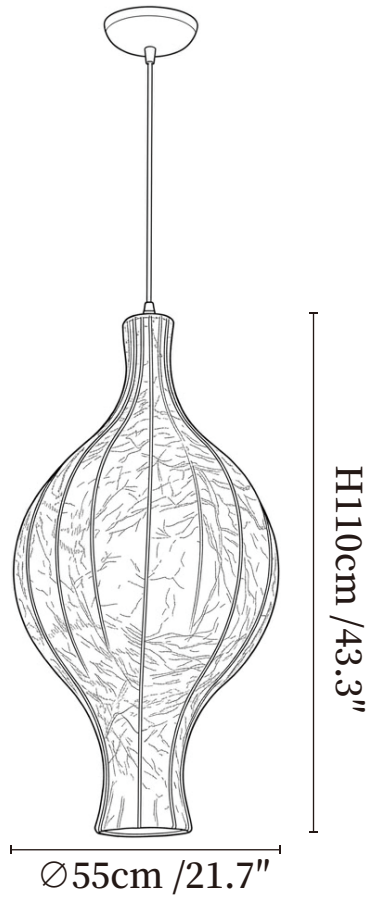

# SPECIFICATION SHEET

---

## SPECIFICATION DETAILS

\*For custom options, consult factory for details

<b>Fixture Dimensions</b>	Ø 14.2" x H 26.8" Ø 15.0" x H 34.6" Ø 21.7" x H 43.3"
<b>Light source</b>	E26 or E27 (bulb not included)
<b>Wattage</b>	MAX 40W incandescent bulb or LED equivalent.
<b>Voltage</b>	AC 110-240V
<b>Mounting</b>	Hardwired.
<b>Dimming</b>	Compatible with dimmable bulbs (bulb not included)
<b>Control method</b>	Compatible with common wall switches (not included)
<b>Finishes</b>	White.
<b>Shade Details</b>	White.
<b>Material</b>	Metal, Natural Mulberry Silk.
<b>Wire Length</b>	The standard length of the suspended wire is 59" (150 cm) and the length is adjustable.