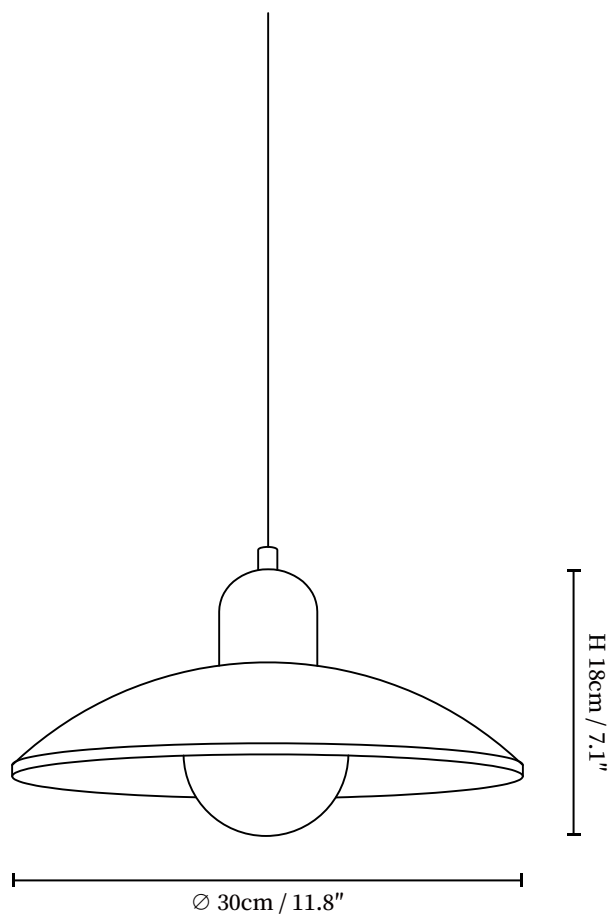

SPECIFICATION SHEET

SPECIFICATION DETAILS

*For custom options, consult factory for details

Fixture Dimensions	D 11.8" x H 7.1"
Light source	G9 (bulb not included)
Wattage	MAX 5W incandescent bulb or LED equivalent.
Voltage	AC 110-240V
Mounting	Hardwired.
Dimming	Compatible with dimmable bulbs (bulb not included)
Control method	Compatible with common wall switches(not included)
Finishes	Walnut Color, Wood Color.
Shade Details	White.
Material	Metal, PE, Iron.
Wire Length	The standard length of the suspended wire is 59 "(150 cm) and the length is adjustable.