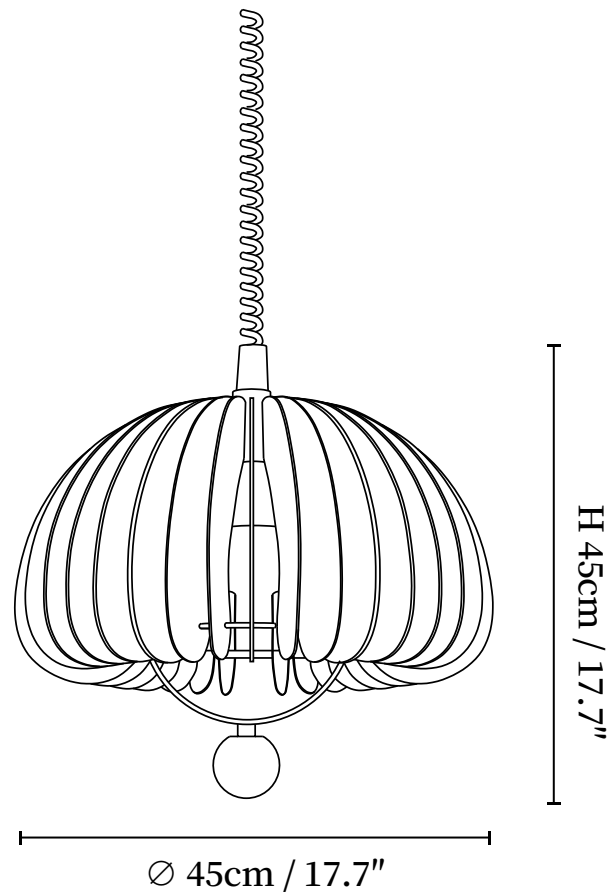

SPECIFICATION SHEET

SPECIFICATION DETAILS

*For custom options, consult factory for details

Fixture Dimensions	D 17.7" x H 17.7"
Light source	E26 or E27 (bulb not included)
Wattage	MAX 40W incandescent bulb or LED equivalent.
Voltage	AC 110-240V
Mounting	Hardwired.
Dimming	Compatible with dimmable bulbs (bulb not included)
Control method	Compatible with common wall switches (not included)
Finishes	Walnut color, Black.
Shade Details	Orange.
Material	Metal, Wood.
Elastic Cable	59" retractable elastic cable that can be lengthened as needed.