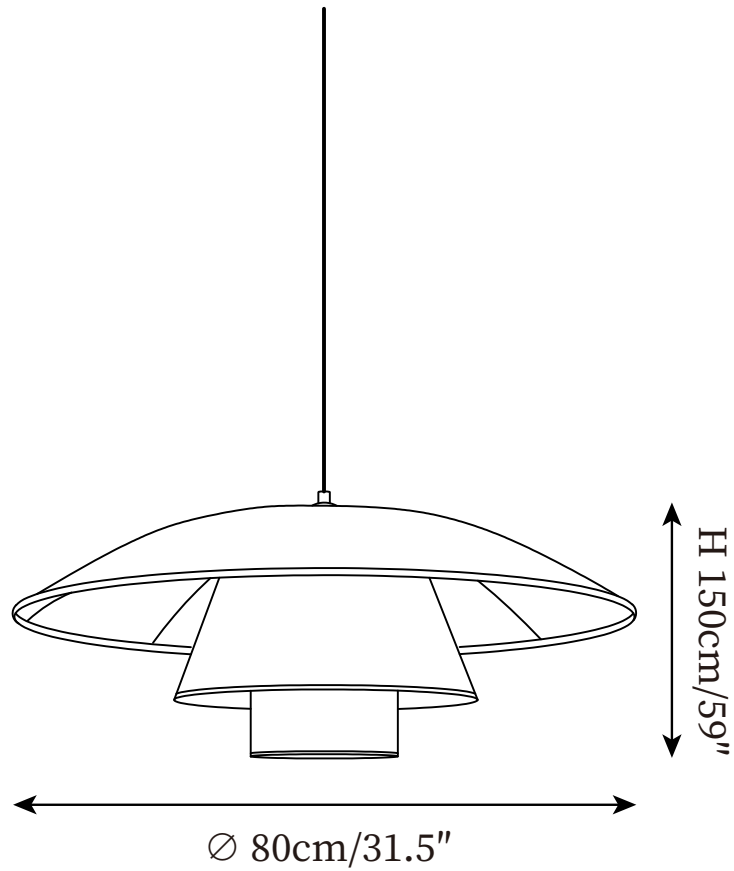

SPECIFICATION SHEET

SPECIFICATION DETAILS

*For custom options, consult factory for details

Fixture Dimensions	D 23.6" x H 59"
Light source	E26 or E27 (bulb not included).
Wattage	MAX 40W incandescent bulb or LED equivalent.
Voltage	AC 110-240V
Mounting	Hardwired.
Dimming	Compatible with dimmable bulbs (bulb not included)
Control method	Compatible with common wall switches (not included)
Finishes	Black.
Shade Details	Natural rattan.
Material	Metal, Rattan.
Wire Length	The standard length of the cord is 59" (150 cm), the length is adjustable.