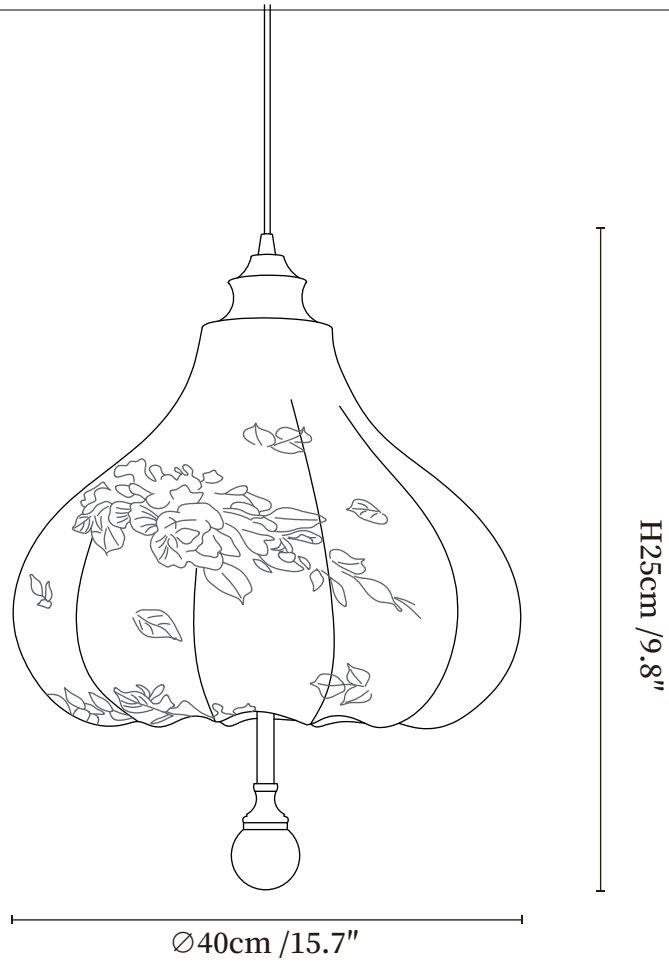

SPECIFICATION SHEET

SPECIFICATION DETAILS

*For custom options, consult factory for details

Fixture Dimensions	Ø 9.8" x H 11.8"
Light source	E26 or E27 (bulb not included)
Wattage	MAX 40W incandescent bulb or LED equivalent.
Voltage	AC 110-240V
Mounting	Hardwired.
Dimming	Compatible with dimmable bulbs (bulb not included)
Control method	Compatible with common wall switches (not included)
Finishes	Walnut Wood.
Shade Details	White.
Material	Fabric, Metal, Wood.
Wire Length	The standard length of the suspended wire is 59 "(150 cm) and the length is adjustable.

SPECIFICATION SHEET

SPECIFICATION DETAILS

*For custom options, consult factory for details

Fixture Dimensions	Ø 15.7" x H 17.7"
Light source	E26 or E27 (bulb not included)
Wattage	MAX 40W incandescent bulb or LED equivalent.
Voltage	AC 110-240V
Mounting	Hardwired.
Dimming	Compatible with dimmable bulbs (bulb not included)
Control method	Compatible with common wall switches (not included)
Finishes	Walnut Wood.
Shade Details	White.
Material	Fabric, Metal, Wood.
Wire Length	The standard length of the suspended wire is 59 "(150 cm) and the length is adjustable.

SPECIFICATION SHEET

SPECIFICATION DETAILS

*For custom options, consult factory for details

Fixture Dimensions	Ø 19.7" x H 21.7"
Light source	E26 or E27 (bulb not included)
Wattage	MAX 40W incandescent bulb or LED equivalent.
Voltage	AC 110-240V
Mounting	Hardwired.
Dimming	Compatible with dimmable bulbs (bulb not included)
Control method	Compatible with common wall switches (not included)
Finishes	Walnut Wood.
Shade Details	White.
Material	Fabric, Metal, Wood.
Wire Length	The standard length of the suspended wire is 59" (150 cm) and the length is adjustable.