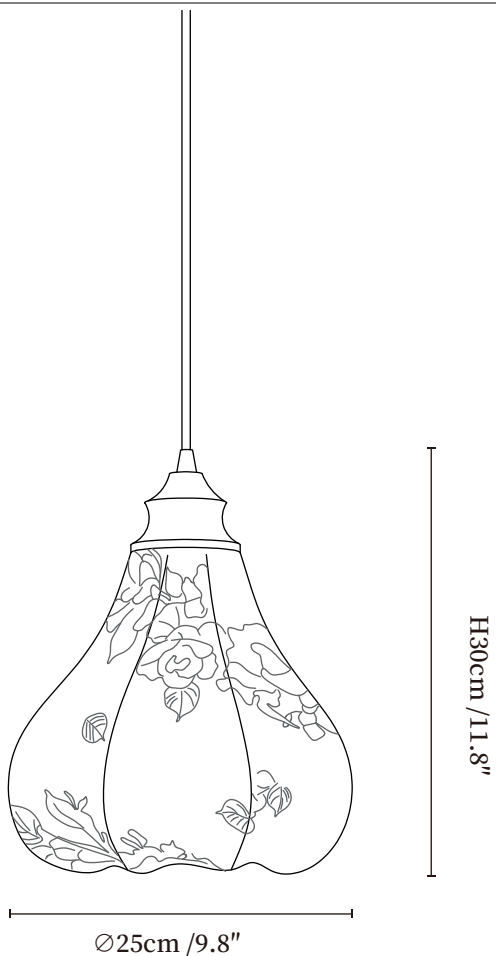

SPECIFICATION SHEET

SPECIFICATION DETAILS

*For custom options, consult factory for details

Fixture Dimensions	Ø 9.8" x H 11.8"
Light source	E26 or E27 (bulb not included)
Wattage	MAX 40W incandescent bulb or LED equivalent.
Voltage	AC 110-240V
Mounting	Hardwired.
Dimming	Compatible with dimmable bulbs (bulb not included)
Control method	Compatible with common wall switches (not included)
Finishes	Walnut Wood.
Shade Details	White.
Material	Fabric, Metal, Wood.
Wire Length	The standard length of the suspended wire is 59 "(150 cm) and the length is adjustable.

SPECIFICATION SHEET

SPECIFICATION DETAILS

*For custom options, consult factory for details

Fixture Dimensions	Ø 15.7" x H 17.7"
Light source	E26 or E27 (bulb not included)
Wattage	MAX 40W incandescent bulb or LED equivalent.
Voltage	AC 110-240V
Mounting	Hardwired.
Dimming	Compatible with dimmable bulbs (bulb not included)
Control method	Compatible with common wall switches (not included)
Finishes	Walnut Wood.
Shade Details	White.
Material	Fabric, Metal, Wood.
Wire Length	The standard length of the suspended wire is 59 "(150 cm) and the length is adjustable.

SPECIFICATION SHEET

SPECIFICATION DETAILS

*For custom options, consult factory for details

Fixture Dimensions	Ø 19.7" x H 21.7"
Light source	E26 or E27 (bulb not included)
Wattage	MAX 40W incandescent bulb or LED equivalent.
Voltage	AC 110-240V
Mounting	Hardwired.
Dimming	Compatible with dimmable bulbs (bulb not included)
Control method	Compatible with common wall switches (not included)
Finishes	Walnut Wood.
Shade Details	White.
Material	Fabric, Metal, Wood.
Wire Length	The standard length of the suspended wire is 59" (150 cm) and the length is adjustable.