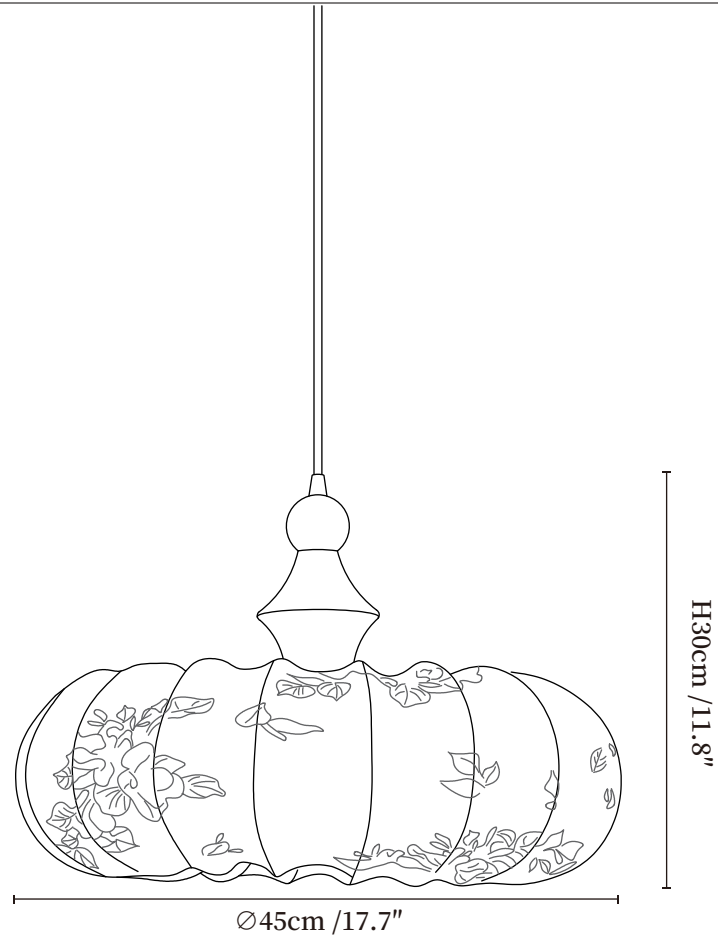

SPECIFICATION SHEET

SPECIFICATION DETAILS

*For custom options, consult factory for details

Fixture Dimensions	Ø 17.7" x H 11.8"
Light source	E26 or E27 (bulb not included)
Wattage	MAX 40W incandescent bulb or LED equivalent.
Voltage	AC 110-240V
Mounting	Hardwired.
Dimming	Compatible with dimmable bulbs (bulb not included)
Control method	Compatible with common wall switches (not included)
Finishes	Walnut Wood.
Shade Details	White.
Material	Fabric, Metal, Wood.
Wire Length	The standard length of the suspended wire is 59 "(150 cm) and the length is adjustable.