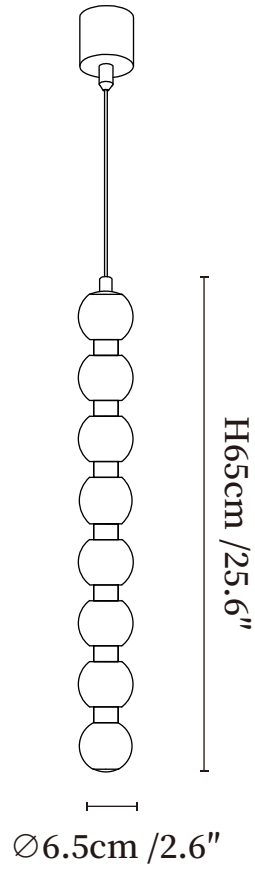

## SPECIFICATION DETAILS

\*For custom options, consult factory for details

<b>Fixture Dimensions</b>	Ø 2.6" x H 12.6"
<b>Light source</b>	Integrated LED
<b>Wattage</b>	~ 5W
<b>Voltage</b>	AC 110-240V
<b>Dimming</b>	Not supported
<b>CRI(Ra)</b>	90+ CRI
<b>Mounting</b>	Hardwired.
<b>LED Rated Life</b>	30000 hours
<b>Color Temperature</b>	Warm Light (3000K), Neutral Light (4000K), Cool Light (6000K)
<b>Control method</b>	Compatible with common wall switches (not included)
<b>Finishes</b>	Black.
<b>Shadow Details</b>	White.
<b>Material</b>	Metal, Alabaster.
<b>Wire Length</b>	The standard length of the cord is 59" (150 cm), the length is adjustable.

## SPECIFICATION DETAILS

\*For custom options, consult factory for details

<b>Fixture Dimensions</b>	Ø 2.6" x H 25.6"
<b>Light source</b>	Integrated LED
<b>Wattage</b>	~ 5W
<b>Voltage</b>	AC 110-240V
<b>Dimming</b>	Not supported
<b>CRI(Ra)</b>	90+ CRI
<b>Mounting</b>	Hardwired.
<b>LED Rated Life</b>	30000 hours
<b>Color Temperature</b>	Warm Light (3000K), Neutral Light (4000K), Cool Light (6000K)
<b>Control method</b>	Compatible with common wall switches (not included)
<b>Finishes</b>	Black.
<b>Shadow Details</b>	White.
<b>Material</b>	Metal, Alabaster.
<b>Wire Length</b>	The standard length of the cord is 59" (150 cm), the length is adjustable.

## SPECIFICATION DETAILS

\*For custom options, consult factory for details

<b>Fixture Dimensions</b>	Ø 2.6" x H 37.8"
<b>Light source</b>	Integrated LED
<b>Wattage</b>	~ 5W
<b>Voltage</b>	AC 110-240V
<b>Dimming</b>	Not supported
<b>CRI(Ra)</b>	90+ CRI
<b>Mounting</b>	Hardwired.
<b>LED Rated Life</b>	30000 hours
<b>Color Temperature</b>	Warm Light (3000K), Neutral Light (4000K), Cool Light (6000K)
<b>Control method</b>	Compatible with common wall switches (not included)
<b>Finishes</b>	Black.
<b>Shadow Details</b>	White.
<b>Material</b>	Metal, Alabaster.
<b>Wire Length</b>	The standard length of the cord is 59" (150 cm), the length is adjustable.