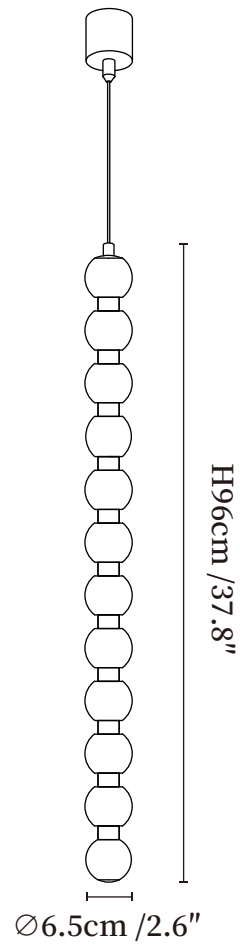

## SPECIFICATION DETAILS

\*For custom options, consult factory for details

<b>Fixture Dimensions</b>	Ø 2.6" x H 12.6"
<b>Light source</b>	Integrated LED
<b>Wattage</b>	~ 5W
<b>Voltage</b>	AC 110-240V
<b>Dimming</b>	Not supported
<b>CRI(Ra)</b>	90+ CRI
<b>Mounting</b>	Hardwired.
<b>LED Rated Life</b>	30000 hours
<b>Color Temperature</b>	Warm Light (3000K), Neutral Light (4000K), Cool Light (6000K)
<b>Control method</b>	Compatible with common wall switches (not included)
<b>Finishes</b>	Black.
<b>Shadow Details</b>	White.
<b>Material</b>	Metal, Alabaster.
<b>Wire Length</b>	The standard length of the cord is 59" (150 cm), the length is adjustable.

## SPECIFICATION DETAILS

\*For custom options, consult factory for details

<b>Fixture Dimensions</b>	Ø 2.6" x H 25.6"
<b>Light source</b>	Integrated LED
<b>Wattage</b>	~ 5W
<b>Voltage</b>	AC 110-240V
<b>Dimming</b>	Not supported
<b>CRI(Ra)</b>	90+ CRI
<b>Mounting</b>	Hardwired.
<b>LED Rated Life</b>	30000 hours
<b>Color Temperature</b>	Warm Light (3000K), Neutral Light (4000K), Cool Light (6000K)
<b>Control method</b>	Compatible with common wall switches (not included)
<b>Finishes</b>	Black.
<b>Shadow Details</b>	White.
<b>Material</b>	Metal, Alabaster.
<b>Wire Length</b>	The standard length of the cord is 59" (150 cm), the length is adjustable.

## SPECIFICATION DETAILS

\*For custom options, consult factory for details

<b>Fixture Dimensions</b>	Ø 2.6" x H 37.8"
<b>Light source</b>	Integrated LED
<b>Wattage</b>	~ 5W
<b>Voltage</b>	AC 110-240V
<b>Dimming</b>	Not supported
<b>CRI(Ra)</b>	90+ CRI
<b>Mounting</b>	Hardwired.
<b>LED Rated Life</b>	30000 hours
<b>Color Temperature</b>	Warm Light (3000K), Neutral Light (4000K), Cool Light (6000K)
<b>Control method</b>	Compatible with common wall switches (not included)
<b>Finishes</b>	Black.
<b>Shadow Details</b>	White.
<b>Material</b>	Metal, Alabaster.
<b>Wire Length</b>	The standard length of the cord is 59" (150 cm), the length is adjustable.