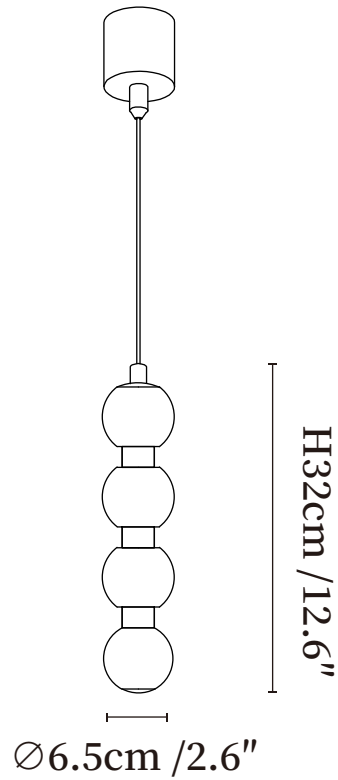

## SPECIFICATION DETAILS

\*For custom options, consult factory for details

<b>Fixture Dimensions</b>	Ø 2.6" x H 12.6"
<b>Light source</b>	Integrated LED
<b>Wattage</b>	~ 5W
<b>Voltage</b>	AC 110-240V
<b>Dimming</b>	Not supported
<b>CRI(Ra)</b>	90+ CRI
<b>Mounting</b>	Hardwired.
<b>LED Rated Life</b>	30000 hours
<b>Color Temperature</b>	Warm Light (3000K), Neutral Light (4000K), Cool Light (6000K)
<b>Control method</b>	Compatible with common wall switches (not included)
<b>Finishes</b>	Black.
<b>Shadow Details</b>	White.
<b>Material</b>	Metal, Alabaster.
<b>Wire Length</b>	The standard length of the cord is 59" (150 cm), the length is adjustable.

## SPECIFICATION DETAILS

\*For custom options, consult factory for details

<b>Fixture Dimensions</b>	Ø 2.6" x H 25.6"
<b>Light source</b>	Integrated LED
<b>Wattage</b>	~ 5W
<b>Voltage</b>	AC 110-240V
<b>Dimming</b>	Not supported
<b>CRI(Ra)</b>	90+ CRI
<b>Mounting</b>	Hardwired.
<b>LED Rated Life</b>	30000 hours
<b>Color Temperature</b>	Warm Light (3000K), Neutral Light (4000K), Cool Light (6000K)
<b>Control method</b>	Compatible with common wall switches (not included)
<b>Finishes</b>	Black.
<b>Shadow Details</b>	White.
<b>Material</b>	Metal, Alabaster.
<b>Wire Length</b>	The standard length of the cord is 59" (150 cm), the length is adjustable.

## SPECIFICATION DETAILS

\*For custom options, consult factory for details

<b>Fixture Dimensions</b>	Ø 2.6" x H 37.8"
<b>Light source</b>	Integrated LED
<b>Wattage</b>	~ 5W
<b>Voltage</b>	AC 110-240V
<b>Dimming</b>	Not supported
<b>CRI(Ra)</b>	90+ CRI
<b>Mounting</b>	Hardwired.
<b>LED Rated Life</b>	30000 hours
<b>Color Temperature</b>	Warm Light (3000K), Neutral Light (4000K), Cool Light (6000K)
<b>Control method</b>	Compatible with common wall switches (not included)
<b>Finishes</b>	Black.
<b>Shadow Details</b>	White.
<b>Material</b>	Metal, Alabaster.
<b>Wire Length</b>	The standard length of the cord is 59" (150 cm), the length is adjustable.