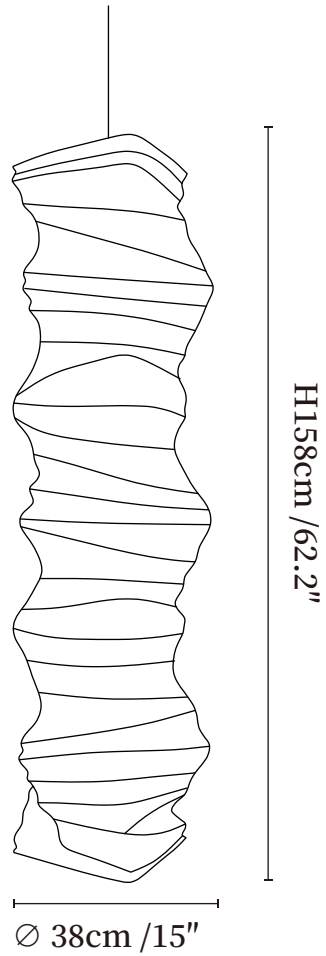

## SPECIFICATION DETAILS

\*For custom options, consult factory for details

---

<b>Fixture Dimensions</b>	Ø 15" x H 62.2"
<b>Light source</b>	E26 or E27 (bulb not included)
<b>Wattage</b>	MAX 40W incandescent bulb or LED equivalent.
<b>Voltage</b>	AC 110-240V
<b>Mounting</b>	Hardwired.
<b>Dimming</b>	Compatible with dimmable bulbs (bulb not included)
<b>Control method</b>	Compatible with common wall switches (not included)
<b>Finishes</b>	White.
<b>Shade Details</b>	White.
<b>Material</b>	Metal, Paper.
<b>Wire Length</b>	The standard length of the suspended wire is 59 "(150 cm) and the length is adjustable.