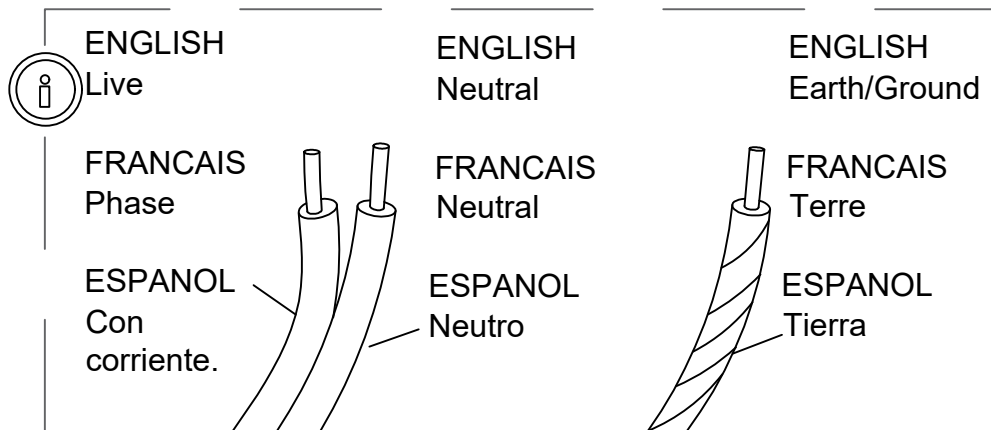

1

Fasten the hanging board to the ceiling with screws

# 2

The wires in the home are connected to the wires in the lamps through the wire terminals

3

Install the light bulb