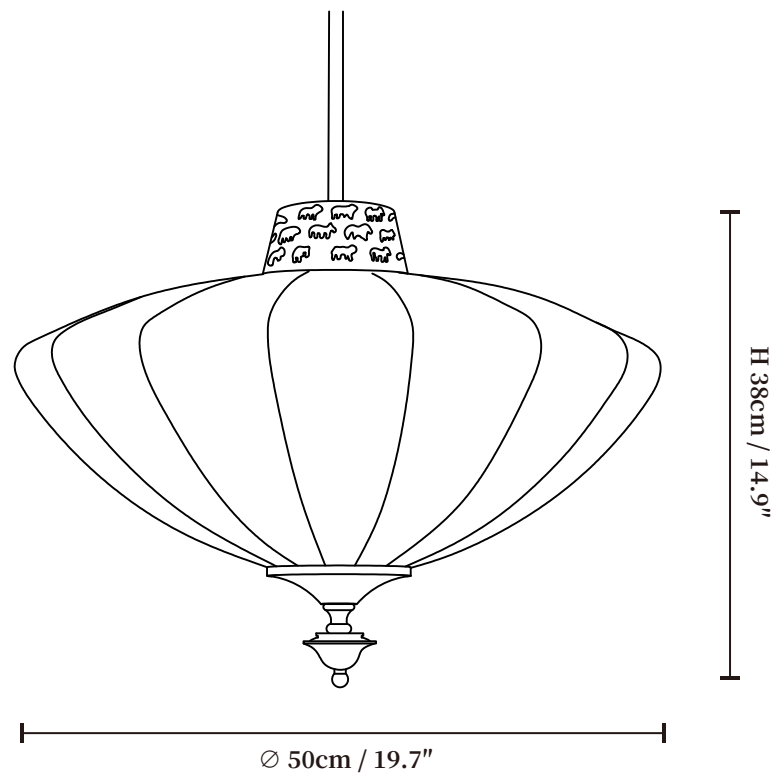

SPECIFICATION SHEET

SPECIFICATION DETAILS

*For custom options, consult factory for details

Fixture Dimensions	Ø 19.7" x H 14.9"
Light source	E26 or E27 (bulb not included)
Wattage	MAX 40W incandescent bulb or LED equivalent.
Voltage	AC 110-240V
Mounting	Hardwired.
Dimming	Compatible with dimmable bulbs (bulb not included)
Control method	Compatible with common wall switches (not included)
Finishes	Gold
Shade Details	White
Material	Metal, Mulberry silk
Rod Length	Suspension rod is 19.7", and can be spliced as needed.