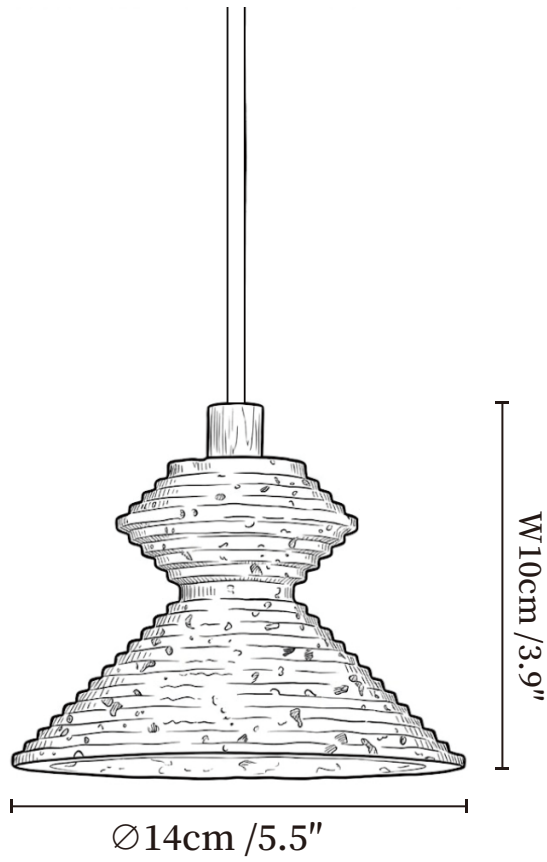

SPECIFICATION SHEET

SPECIFICATION DETAILS

*For custom options, consult factory for details

Fixture Dimensions	Ø 5.5" x H 3.9"
Light source	E26 or E27 (bulb not included)
Wattage	MAX 5W incandescent bulb or LED equivalent.
Voltage	AC 110-240V
Mounting	Hardwired.
Dimming	Compatible with dimmable bulbs (bulb not included)
Control method	Compatible with common wall switches (not included)
Finishes	Black Travertine, Walnut Color.
Shade Details	Black Travertine.
Material	Yellow Travertine, Glass, Metal, Wood.
Wire Length	The standard length of the suspended wire is 59 "(150 cm) and the length is adjustable.