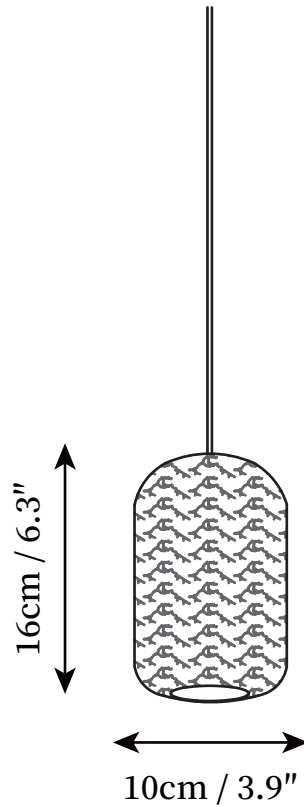

SPECIFICATION SHEET

SPECIFICATION DETAILS

*For custom options, consult factory for details

Fixture Dimensions	D 3.9" x H 6.3"
Light source	E26 or E27
Wattage	Max 40W
Voltage	AC 110-240V
Color Temperature	Based on the purchase of light bulbs
CRI(Ra)	80CRI
Mounting	Ceiling
Driver Required	NO
Optional Color Temps	Buy bulbs as needed
LED Rated Life	Based on bulb life (we do not supply bulbs)
Dimming	Dimming is not supported
Finishes	White, Grey
Shade Details	White, Grey
Material	Cement, Metal
Wire Length	59"
Wire Type	Black Coaxial Wire

SPECIFICATION SHEET

SPECIFICATION DETAILS

*For custom options, consult factory for details

Fixture Dimensions	D 5.9" x H 7.5
Light source	E26 or E27
Wattage	Max 40W
Voltage	AC 110-240V
Color Temperature	Based on the purchase of light bulbs
CRI(Ra)	80CRI
Mounting	Ceiling
Driver Required	NO
Optional Color Temps	Buy bulbs as needed
LED Rated Life	Based on bulb life (we do not supply bulbs)
Dimming	Dimming is not supported
Finishes	White, Grey
Shade Details	White, Grey
Material	Cement, Metal
Wire Length	59"
Wire Type	Black Coaxial Wire

SPECIFICATION SHEET

SPECIFICATION DETAILS

*For custom options, consult factory for details

Fixture Dimensions	D 8.1" x H 6.1"
Light source	E26 or E27
Wattage	Max 40W
Voltage	AC 110-240V
Color Temperature	Based on the purchase of light bulbs
CRI(Ra)	80CRI
Mounting	Ceiling
Driver Required	NO
Optional Color Temps	Buy bulbs as needed
LED Rated Life	Based on bulb life (we do not supply bulbs)
Dimming	Dimming is not supported
Finishes	White, Grey
Shade Details	White, Grey
Material	Cement, Metal
Wire Length	59"
Wire Type	Black Coaxial Wire