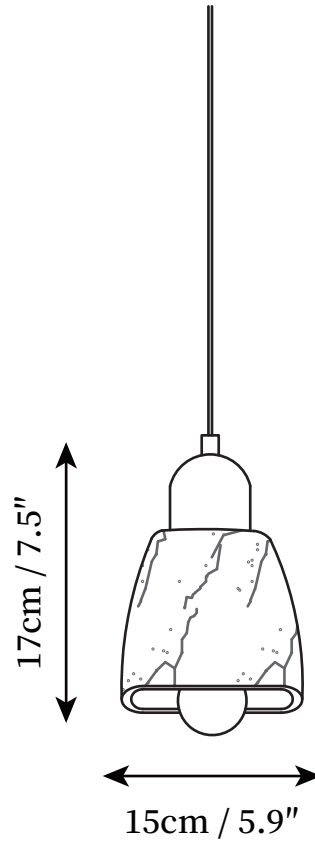

SPECIFICATION SHEET

SPECIFICATION DETAILS

*For custom options, consult factory for details

Fixture Dimensions	D 3.9" x H 6.3"
Light source	E26 or E27
Wattage	Max 40W
Voltage	AC 110-240V
Color Temperature	Based on the purchase of light bulbs
CRI(Ra)	80CRI
Mounting	Ceiling
Driver Required	NO
Optional Color Temps	Buy bulbs as needed
LED Rated Life	Based on bulb life (we do not supply bulbs)
Dimming	Dimming is not supported
Finishes	White, Grey
Shade Details	White, Grey
Material	Cement, Metal
Wire Length	59"
Wire Type	Black Coaxial Wire

SPECIFICATION SHEET

SPECIFICATION DETAILS

*For custom options, consult factory for details

Fixture Dimensions	D 5.9" x H 7.5
Light source	E26 or E27
Wattage	Max 40W
Voltage	AC 110-240V
Color Temperature	Based on the purchase of light bulbs
CRI(Ra)	80CRI
Mounting	Ceiling
Driver Required	NO
Optional Color Temps	Buy bulbs as needed
LED Rated Life	Based on bulb life (we do not supply bulbs)
Dimming	Dimming is not supported
Finishes	White, Grey
Shade Details	White, Grey
Material	Cement, Metal
Wire Length	59"
Wire Type	Black Coaxial Wire

SPECIFICATION SHEET

SPECIFICATION DETAILS

*For custom options, consult factory for details

Fixture Dimensions	D 8.1" x H 6.1"
Light source	E26 or E27
Wattage	Max 40W
Voltage	AC 110-240V
Color Temperature	Based on the purchase of light bulbs
CRI(Ra)	80CRI
Mounting	Ceiling
Driver Required	NO
Optional Color Temps	Buy bulbs as needed
LED Rated Life	Based on bulb life (we do not supply bulbs)
Dimming	Dimming is not supported
Finishes	White, Grey
Shade Details	White, Grey
Material	Cement, Metal
Wire Length	59"
Wire Type	Black Coaxial Wire