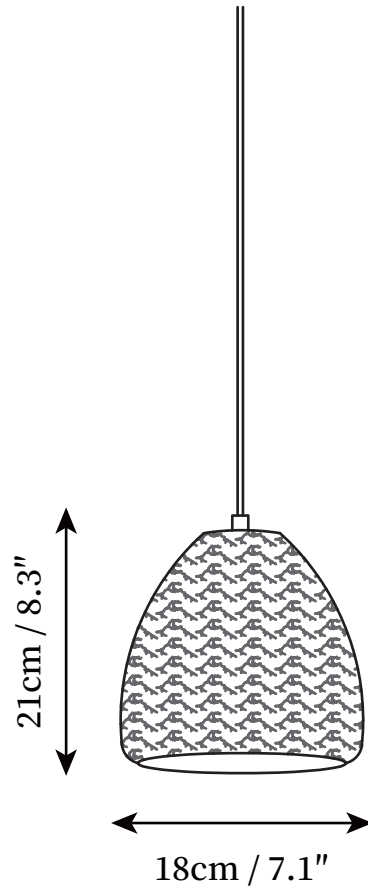

SPECIFICATION SHEET

SPECIFICATION DETAILS

*For custom options, consult factory for details

Fixture Dimensions	D 7.1" x H 8.3"
Light source	E26 or E27
Wattage	Max 40W
Voltage	AC 110-240V
Color Temperature	Based on the purchase of light bulbs
CRI(Ra)	80CRI
Mounting	Ceiling
Driver Required	NO
Optional Color Temps	Buy bulbs as needed
LED Rated Life	Based on bulb life (we do not supply bulbs)
Dimming	Dimming is not supported
Finishes	White, Grey
Shade Details	White, Grey
Material	Cement, Metal
Wire Length	59"
Wire Type	Black Coaxial Wire