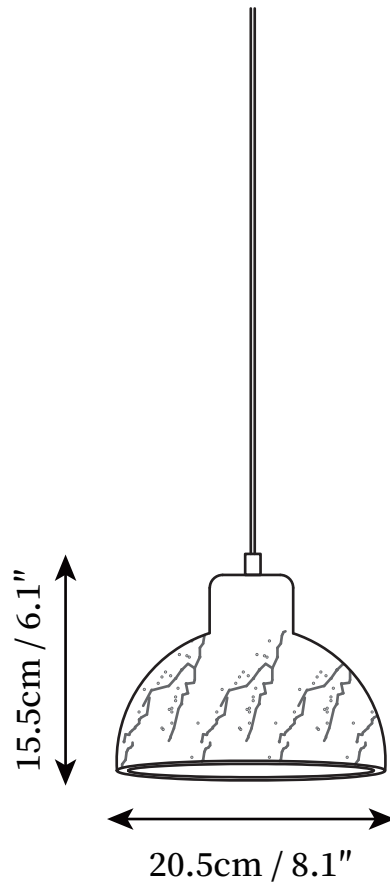

SPECIFICATION SHEET

SPECIFICATION DETAILS

*For custom options, consult factory for details

Fixture Dimensions	D 3.9" x H 6.3"
Light source	E26 or E27
Wattage	Max 40W
Voltage	AC 110-240V
Color Temperature	Based on the purchase of light bulbs
CRI(Ra)	80CRI
Mounting	Ceiling
Driver Required	NO
Optional Color Temps	Buy bulbs as needed
LED Rated Life	Based on bulb life (we do not supply bulbs)
Dimming	Dimming is not supported
Finishes	White, Grey
Shade Details	White, Grey
Material	Cement, Metal
Wire Length	59"
Wire Type	Black Coaxial Wire

SPECIFICATION SHEET

SPECIFICATION DETAILS

*For custom options, consult factory for details

Fixture Dimensions	D 5.9" x H 7.5
Light source	E26 or E27
Wattage	Max 40W
Voltage	AC 110-240V
Color Temperature	Based on the purchase of light bulbs
CRI(Ra)	80CRI
Mounting	Ceiling
Driver Required	NO
Optional Color Temps	Buy bulbs as needed
LED Rated Life	Based on bulb life (we do not supply bulbs)
Dimming	Dimming is not supported
Finishes	White, Grey
Shade Details	White, Grey
Material	Cement, Metal
Wire Length	59"
Wire Type	Black Coaxial Wire

SPECIFICATION SHEET

SPECIFICATION DETAILS

*For custom options, consult factory for details

Fixture Dimensions	D 8.1" x H 6.1"
Light source	E26 or E27
Wattage	Max 40W
Voltage	AC 110-240V
Color Temperature	Based on the purchase of light bulbs
CRI(Ra)	80CRI
Mounting	Ceiling
Driver Required	NO
Optional Color Temps	Buy bulbs as needed
LED Rated Life	Based on bulb life (we do not supply bulbs)
Dimming	Dimming is not supported
Finishes	White, Grey
Shade Details	White, Grey
Material	Cement, Metal
Wire Length	59"
Wire Type	Black Coaxial Wire