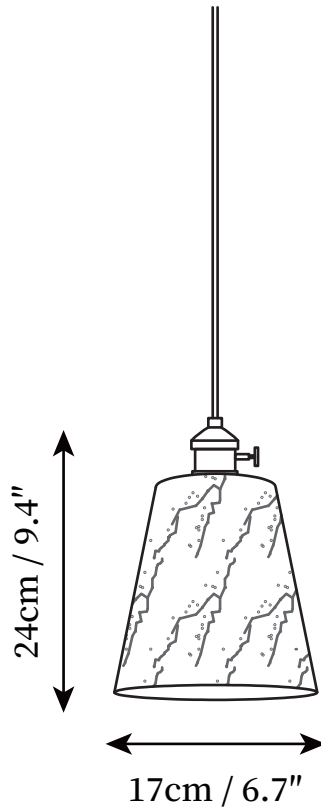

SPECIFICATION SHEET

SPECIFICATION DETAILS

*For custom options, consult factory for details

Fixture Dimensions	D 6.7" x H 9.4"
Light source	E26 or E27
Wattage	Max 40W
Voltage	AC 110-240V
Color Temperature	Based on the purchase of light bulbs
CRI(Ra)	80CRI
Mounting	Ceiling
Driver Required	NO
Optional Color Temps	Buy bulbs as needed
LED Rated Life	Based on bulb life (we do not supply bulbs)
Dimming	Dimming is not supported
Finishes	White
Shade Details	White
Material	Cement, Metal
Wire Length	59"
Wire Type	Black Coaxial Wire