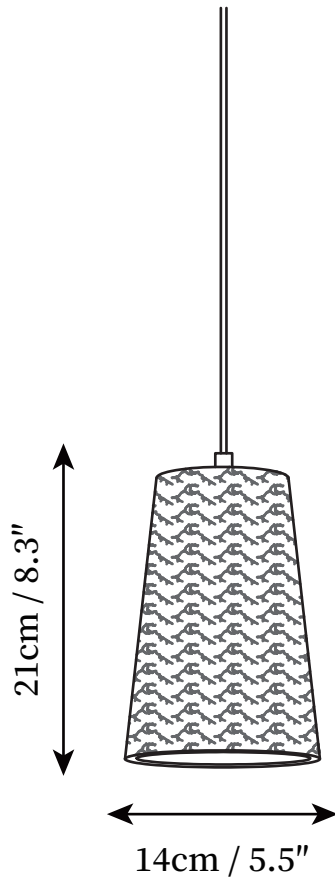

SPECIFICATION SHEET

SPECIFICATION DETAILS

*For custom options, consult factory for details

Fixture Dimensions	D 5.5" x H 8.3"
Light source	E26 or E27
Wattage	Max 40W
Voltage	AC 110-240V
Color Temperature	Based on the purchase of light bulbs
CRI(Ra)	80CRI
Mounting	Ceiling
Driver Required	NO
Optional Color Temps	Buy bulbs as needed
LED Rated Life	Based on bulb life (we do not supply bulbs)
Dimming	Dimming is not supported
Finishes	White, Grey
Shade Details	White, Grey
Material	Cement, Metal
Wire Length	59"
Wire Type	Black Coaxial Wire