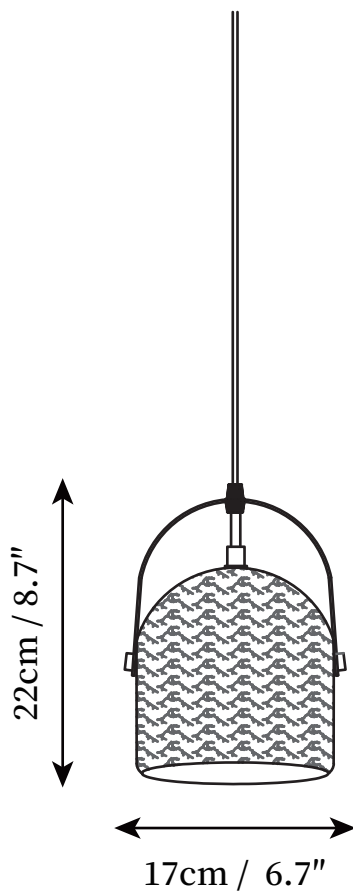

SPECIFICATION SHEET

SPECIFICATION DETAILS

*For custom options, consult factory for details

Fixture Dimensions	D 6.7" x H 8.7"
Light source	E26 or E27
Wattage	Max 40W
Voltage	AC 110-240V
Color Temperature	Based on the purchase of light bulbs
CRI(Ra)	80CRI
Mounting	Ceiling
Driver Required	NO
Optional Color Temps	Buy bulbs as needed
LED Rated Life	Based on bulb life (we do not supply bulbs)
Dimming	Dimming is not supported
Finishes	White, Grey
Shade Details	White, Grey
Material	Cement, Metal
Wire Length	59"
Wire Type	Black Coaxial Wire