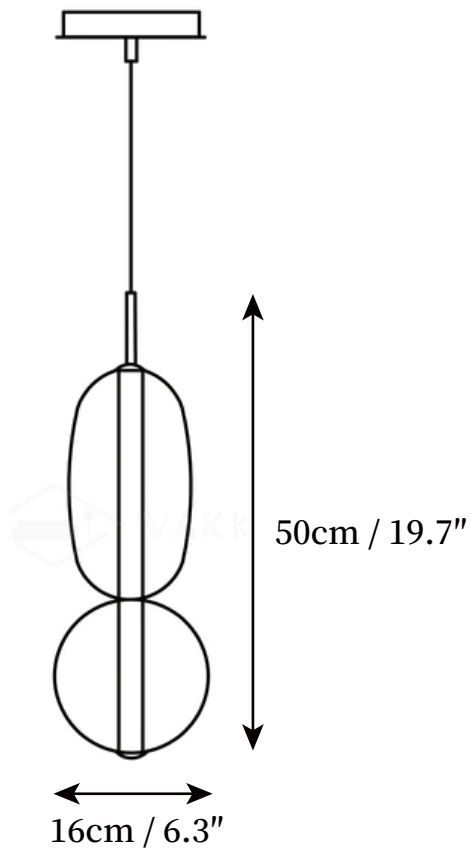

## SPECIFICATION DETAILS

\*For custom options, consult factory for details

<b>Fixture Dimensions</b>	D 6.3" x H 19.7"
<b>Light source</b>	Integrated LED
<b>Wattage</b>	~ 8W/880lumens
<b>Voltage</b>	AC 110-240V
<b>Mounting</b>	Hardwired.
<b>Dimming</b>	The remote control supports dimming, but does not support single-color light.
<b>Control method</b>	Compatible with common wall switches or remote control dimmer switch.
<b>Finishes</b>	Black.
<b>Shade Details</b>	White, Green, Red, Black.
<b>Material</b>	Metal, Glass, Acrylic.
<b>Wire Length</b>	The standard length of the cord is 59" (150 cm), the length is adjustable.

## SPECIFICATION DETAILS

\*For custom options, consult factory for details

<b>Fixture Dimensions</b>	D 6.3" x H 21.7"
<b>Light source</b>	Integrated LED
<b>Wattage</b>	~ 8W/880lumens
<b>Voltage</b>	AC 110-240V
<b>Mounting</b>	Hardwired.
<b>Dimming</b>	The remote control supports dimming, but does not support single-color light.
<b>Control method</b>	Compatible with common wall switches or remote control dimmer switch.
<b>Finishes</b>	Black.
<b>Shade Details</b>	White, Green, Red, Black.
<b>Material</b>	Metal, Glass, Acrylic.
<b>Wire Length</b>	The standard length of the cord is 59" (150 cm), the length is adjustable.

## SPECIFICATION DETAILS

\*For custom options, consult factory for details

---

<b>Fixture Dimensions</b>	D 7.1" x H 21.5"
<b>Light source</b>	Integrated LED
<b>Wattage</b>	~ 8W/880lumens
<b>Voltage</b>	AC 110-240V
<b>Mounting</b>	Hardwired.
<b>Dimming</b>	Remote supports dimming, not single-color light.
<b>Control method</b>	Compatible with common wall switches or remote control dimmer switch.
<b>Finishes</b>	Black.
<b>Shade Details</b>	White, Green, Red, Black.
<b>Material</b>	Metal, Glass, Acrylic.
<b>Wire Length</b>	The standard length of the cord is 59" (150 cm), the length is adjustable.