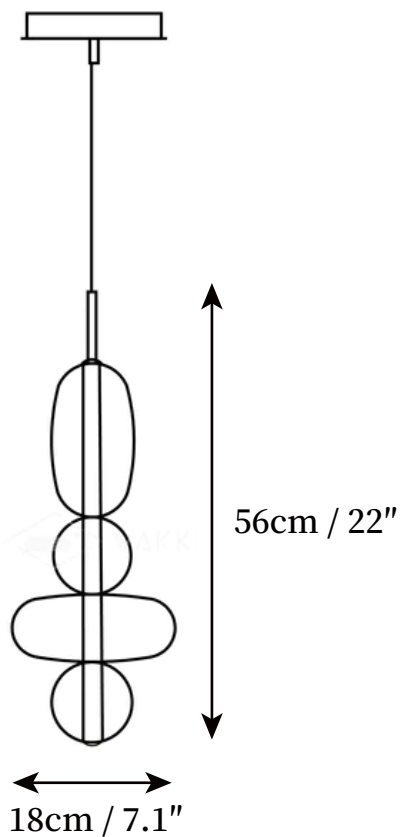

SPECIFICATION SHEET

SPECIFICATION DETAILS

*For custom options, consult factory for details

Fixture Dimensions	D 7.1" x H 22"
Light source	Integrated LED
Wattage	~20W/2200lumens
Voltage	AC 110-240V
Mounting	Hardwired.
Dimming	The remote control supports dimming, but does not support single-color light.
Control method	Compatible with common wall switches or remote control dimmer switch.
Finishes	Black.
Shade Details	White, Green, Red, Black.
Material	Metal, Glass, Acrylic.
Wire Length	The standard length of the cord is 59" (150 cm), the length is adjustable.