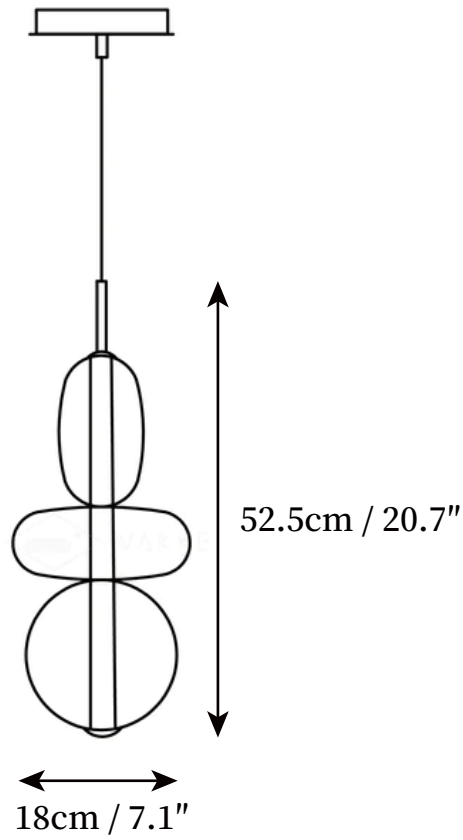

SPECIFICATION SHEET

SPECIFICATION DETAILS

*For custom options, consult factory for details

Fixture Dimensions	D 7.1" x H 20.7"
Light source	Integrated LED
Wattage	~ 8W/880lumens
Voltage	AC 110-240V
Mounting	Hardwired.
Dimming	The remote control supports dimming, but does not support single-color light.
Control method	Compatible with common wall switches or remote control dimmer switch.
Finishes	Black.
Shade Details	White, Green, Red, Black.
Material	Metal, Glass, Acrylic.
Wire Length	The standard length of the cord is 59" (150 cm), the length is adjustable.