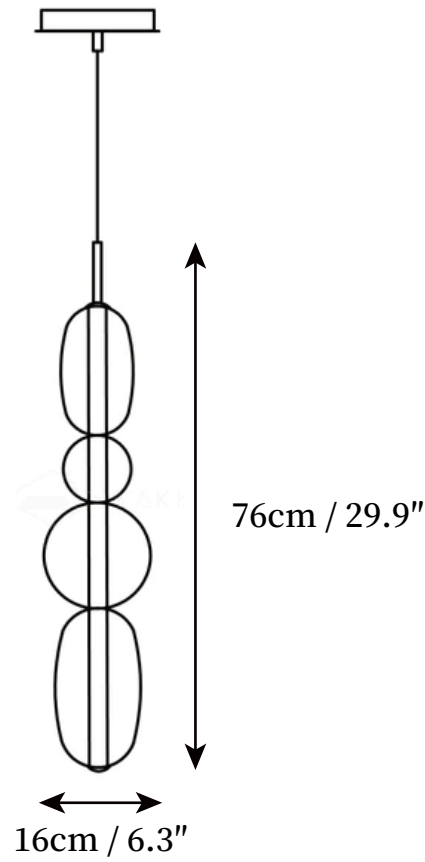

SPECIFICATION SHEET

SPECIFICATION DETAILS

*For custom options, consult factory for details

Fixture Dimensions	D 6.3" x H 29.9"
Light source	Integrated LED
Wattage	~20W/2200lumens
Voltage	AC 110-240V
Mounting	Hardwired.
Dimming	The remote control supports dimming, but does not support single-color light.
Control method	Compatible with common wall switches or remote control dimmer switch.
Finishes	Black.
Shade Details	White, Green, Red, Black.
Material	Metal, Glass, Acrylic.
Wire Length	The standard length of the cord is 59" (150 cm), the length is adjustable.