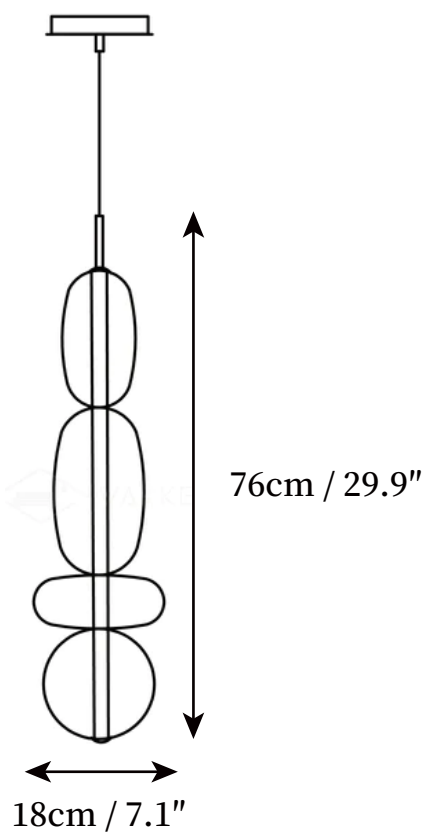

SPECIFICATION SHEET

SPECIFICATION DETAILS

*For custom options, consult factory for details

Fixture Dimensions	D 7.1" x H 29.9"
Light source	Integrated LED
Wattage	~20W/2200lumens
Voltage	AC 110-240V
Mounting	Hardwired.
Dimming	The remote control supports dimming, but does not support single-color light.
Control method	Compatible with common wall switches or remote control dimmer switch.
Finishes	Black.
Shade Details	White, Green, Red, Black.
Material	Metal, Glass, Acrylic.
Wire Length	The standard length of the cord is 59" (150 cm), the length is adjustable.