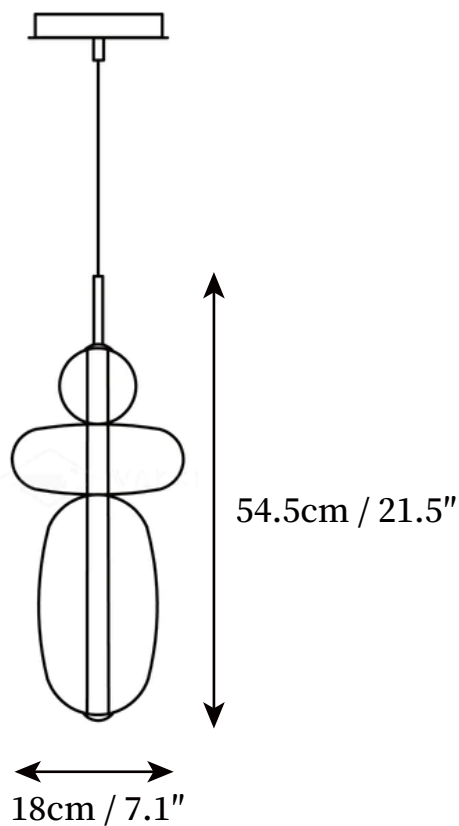

## SPECIFICATION DETAILS

\*For custom options, consult factory for details

<b>Fixture Dimensions</b>	D 6.3" x H 19.7"
<b>Light source</b>	Integrated LED
<b>Wattage</b>	~ 8W/880lumens
<b>Voltage</b>	AC 110-240V
<b>Mounting</b>	Hardwired.
<b>Dimming</b>	The remote control supports dimming, but does not support single-color light.
<b>Control method</b>	Compatible with common wall switches or remote control dimmer switch.
<b>Finishes</b>	Black.
<b>Shade Details</b>	White, Green, Red, Black.
<b>Material</b>	Metal, Glass, Acrylic.
<b>Wire Length</b>	The standard length of the cord is 59" (150 cm), the length is adjustable.

## SPECIFICATION DETAILS

\*For custom options, consult factory for details

<b>Fixture Dimensions</b>	D 6.3" x H 21.7"
<b>Light source</b>	Integrated LED
<b>Wattage</b>	~ 8W/880lumens
<b>Voltage</b>	AC 110-240V
<b>Mounting</b>	Hardwired.
<b>Dimming</b>	The remote control supports dimming, but does not support single-color light.
<b>Control method</b>	Compatible with common wall switches or remote control dimmer switch.
<b>Finishes</b>	Black.
<b>Shade Details</b>	White, Green, Red, Black.
<b>Material</b>	Metal, Glass, Acrylic.
<b>Wire Length</b>	The standard length of the cord is 59" (150 cm), the length is adjustable.

## SPECIFICATION DETAILS

\*For custom options, consult factory for details

---

<b>Fixture Dimensions</b>	D 7.1" x H 21.5"
<b>Light source</b>	Integrated LED
<b>Wattage</b>	~ 8W/880lumens
<b>Voltage</b>	AC 110-240V
<b>Mounting</b>	Hardwired.
<b>Dimming</b>	Remote supports dimming, not single-color light.
<b>Control method</b>	Compatible with common wall switches or remote control dimmer switch.
<b>Finishes</b>	Black.
<b>Shade Details</b>	White, Green, Red, Black.
<b>Material</b>	Metal, Glass, Acrylic.
<b>Wire Length</b>	The standard length of the cord is 59" (150 cm), the length is adjustable.