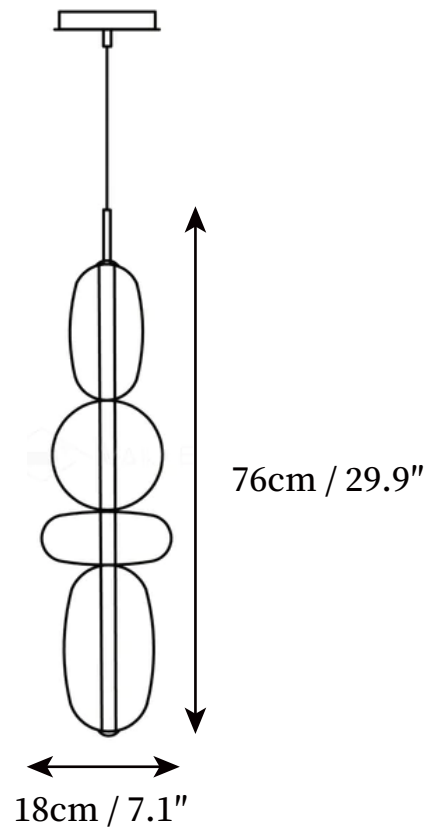

SPECIFICATION SHEET

SPECIFICATION DETAILS

*For custom options, consult factory for details

Fixture Dimensions	D 7.1" x H 29.9"
Light source	Integrated LED
Wattage	~20W/2200lumens
Voltage	AC 110-240V
Mounting	Hardwired.
Dimming	The remote control supports dimming, but does not support single-color light.
Control method	Compatible with common wall switches or remote control dimmer switch.
Finishes	Black.
Shade Details	White, Green, Red, Black.
Material	Metal, Glass, Acrylic.
Wire Length	The standard length of the cord is 59" (150 cm), the length is adjustable.