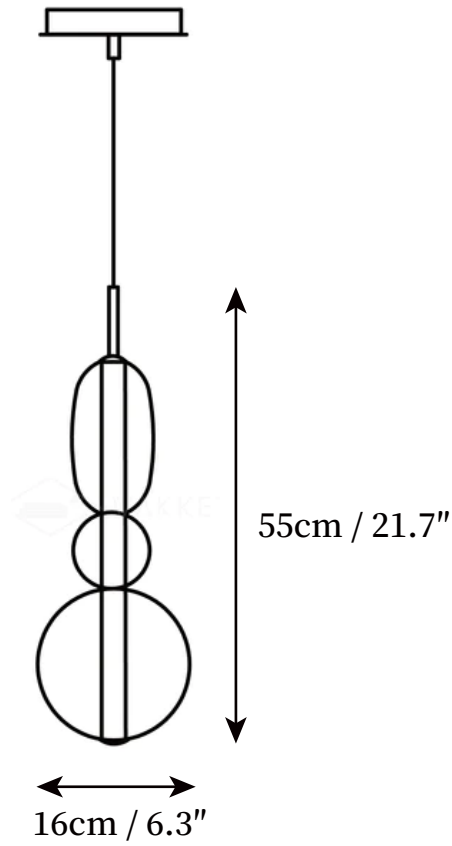

## SPECIFICATION DETAILS

\*For custom options, consult factory for details

<b>Fixture Dimensions</b>	D 6.3" x H 19.7"
<b>Light source</b>	Integrated LED
<b>Wattage</b>	~ 8W/880lumens
<b>Voltage</b>	AC 110-240V
<b>Mounting</b>	Hardwired.
<b>Dimming</b>	The remote control supports dimming, but does not support single-color light.
<b>Control method</b>	Compatible with common wall switches or remote control dimmer switch.
<b>Finishes</b>	Black.
<b>Shade Details</b>	White, Green, Red, Black.
<b>Material</b>	Metal, Glass, Acrylic.
<b>Wire Length</b>	The standard length of the cord is 59" (150 cm), the length is adjustable.

## SPECIFICATION DETAILS

\*For custom options, consult factory for details

<b>Fixture Dimensions</b>	D 6.3" x H 21.7"
<b>Light source</b>	Integrated LED
<b>Wattage</b>	~ 8W/880lumens
<b>Voltage</b>	AC 110-240V
<b>Mounting</b>	Hardwired.
<b>Dimming</b>	The remote control supports dimming, but does not support single-color light.
<b>Control method</b>	Compatible with common wall switches or remote control dimmer switch.
<b>Finishes</b>	Black.
<b>Shade Details</b>	White, Green, Red, Black.
<b>Material</b>	Metal, Glass, Acrylic.
<b>Wire Length</b>	The standard length of the cord is 59" (150 cm), the length is adjustable.

## SPECIFICATION DETAILS

\*For custom options, consult factory for details

---

<b>Fixture Dimensions</b>	D 7.1" x H 21.5"
<b>Light source</b>	Integrated LED
<b>Wattage</b>	~ 8W/880lumens
<b>Voltage</b>	AC 110-240V
<b>Mounting</b>	Hardwired.
<b>Dimming</b>	Remote supports dimming, not single-color light.
<b>Control method</b>	Compatible with common wall switches or remote control dimmer switch.
<b>Finishes</b>	Black.
<b>Shade Details</b>	White, Green, Red, Black.
<b>Material</b>	Metal, Glass, Acrylic.
<b>Wire Length</b>	The standard length of the cord is 59" (150 cm), the length is adjustable.