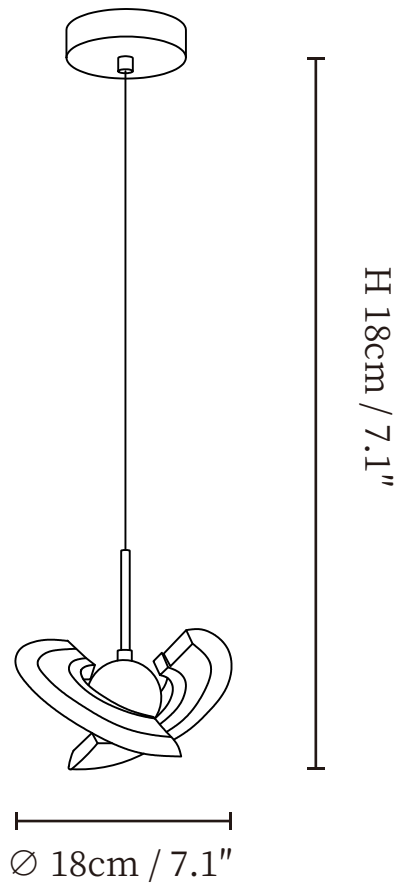

# SPECIFICATION SHEET

---

## SPECIFICATION DETAILS

\*For custom options, consult factory for details

Fixture Dimensions	∅ 7.1" x H 7.1"
Light source	GU10(bulb not included)
Wattage	MAX 10W incandescent bulb or LED equivalent.
Voltage	AC 110-240V
Mounting	Hardwired.
Dimming	Compatible with dimmable bulbs (bulb not included)
Control method	Compatible with common wall switches(not included)
Finishes	Brass
Shade Details	Clear
Material	Brass, Aluminum, Acrylic
Wire Length	The standard length of the suspended wire is 59 "(150 cm) and the length is adjustable.