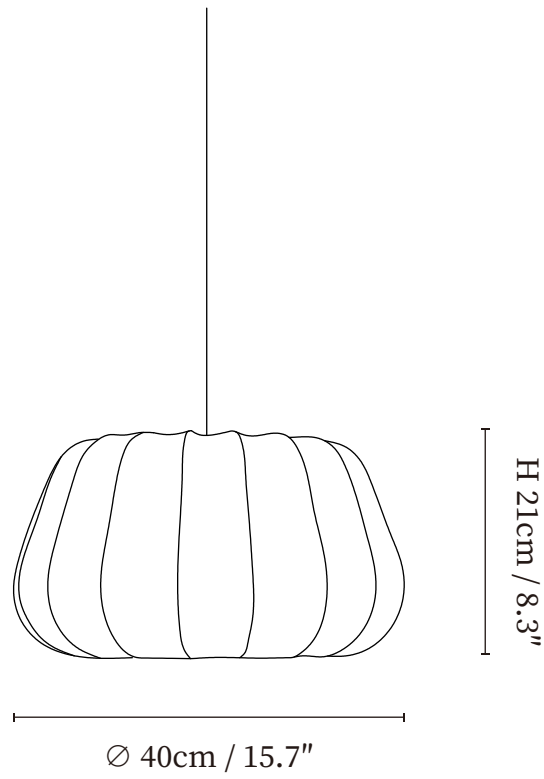

SPECIFICATION SHEET

SPECIFICATION DETAILS

*For custom options, consult factory for details

Fixture Dimensions	D 15.7" x H 8.3"
Light source	E26 or E27 (bulb not included)
Wattage	MAX 40W incandescent bulb or LED equivalent.
Voltage	AC 110-240V
Mounting	Hardwired.
Dimming	Compatible with dimmable bulbs (bulb not included)
Control method	Compatible with common wall switches (included)
Finishes	White
Shade Details	White
Material	Metal, Iron, Fabric
Wire Length	The standard length of the suspended wire is 59" (150 cm) and the length is adjustable.

SPECIFICATION SHEET

SPECIFICATION DETAILS

*For custom options, consult factory for details

Fixture Dimensions	D 15.7" x H 9.4"
Light source	E26 or E27 (bulb not included)
Wattage	MAX 40W incandescent bulb or LED equivalent.
Voltage	AC 110-240V
Mounting	Hardwired.
Dimming	Compatible with dimmable bulbs (bulb not included)
Control method	Compatible with common wall switches (included)
Finishes	White
Shade Details	White
Material	Metal, Iron, Fabric
Wire Length	The standard length of the suspended wire is 59 "(150 cm) and the length is adjustable.

SPECIFICATION SHEET

SPECIFICATION DETAILS

*For custom options, consult factory for details

Fixture Dimensions	D 23.6" x H 12.6"
Light source	E26 or E27 (bulb not included)
Wattage	MAX 40W incandescent bulb or LED equivalent.
Voltage	AC 110-240V
Mounting	Hardwired.
Dimming	Compatible with dimmable bulbs (bulb not included)
Control method	Compatible with common wall switches (not included)
Finishes	White
Shade Details	White
Material	Metal, Iron, Fabric
Wire Length	The standard length of the suspended wire is 59 "(150 cm) and the length is adjustable.