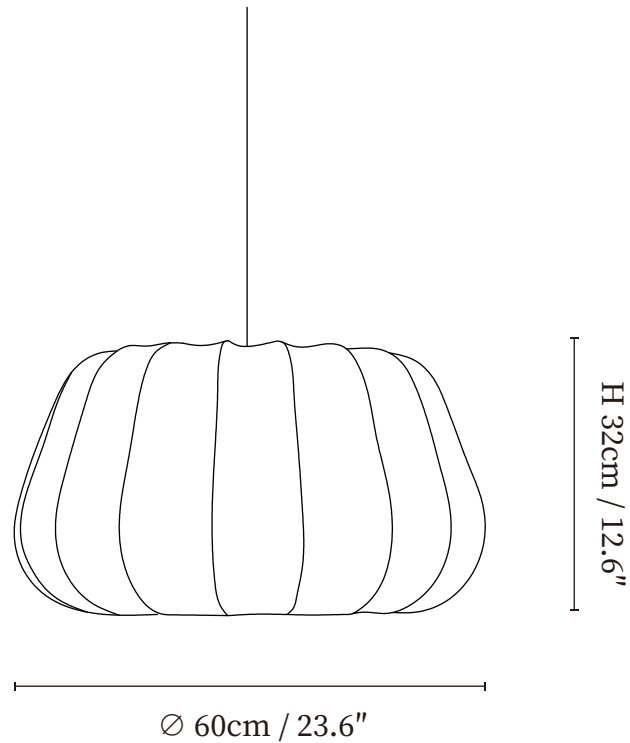

SPECIFICATION SHEET

SPECIFICATION DETAILS

*For custom options, consult factory for details

Fixture Dimensions	D 15.7" x H 8.3"
Light source	E26 or E27 (bulb not included)
Wattage	MAX 40W incandescent bulb or LED equivalent.
Voltage	AC 110-240V
Mounting	Hardwired.
Dimming	Compatible with dimmable bulbs (bulb not included)
Control method	Compatible with common wall switches (included)
Finishes	White
Shade Details	White
Material	Metal, Iron, Fabric
Wire Length	The standard length of the suspended wire is 59" (150 cm) and the length is adjustable.

SPECIFICATION SHEET

SPECIFICATION DETAILS

*For custom options, consult factory for details

Fixture Dimensions	D 15.7" x H 9.4"
Light source	E26 or E27 (bulb not included)
Wattage	MAX 40W incandescent bulb or LED equivalent.
Voltage	AC 110-240V
Mounting	Hardwired.
Dimming	Compatible with dimmable bulbs (bulb not included)
Control method	Compatible with common wall switches (included)
Finishes	White
Shade Details	White
Material	Metal, Iron, Fabric
Wire Length	The standard length of the suspended wire is 59 "(150 cm) and the length is adjustable.

SPECIFICATION SHEET

SPECIFICATION DETAILS

*For custom options, consult factory for details

Fixture Dimensions	D 23.6" x H 12.6"
Light source	E26 or E27 (bulb not included)
Wattage	MAX 40W incandescent bulb or LED equivalent.
Voltage	AC 110-240V
Mounting	Hardwired.
Dimming	Compatible with dimmable bulbs (bulb not included)
Control method	Compatible with common wall switches (not included)
Finishes	White
Shade Details	White
Material	Metal, Iron, Fabric
Wire Length	The standard length of the suspended wire is 59 "(150 cm) and the length is adjustable.