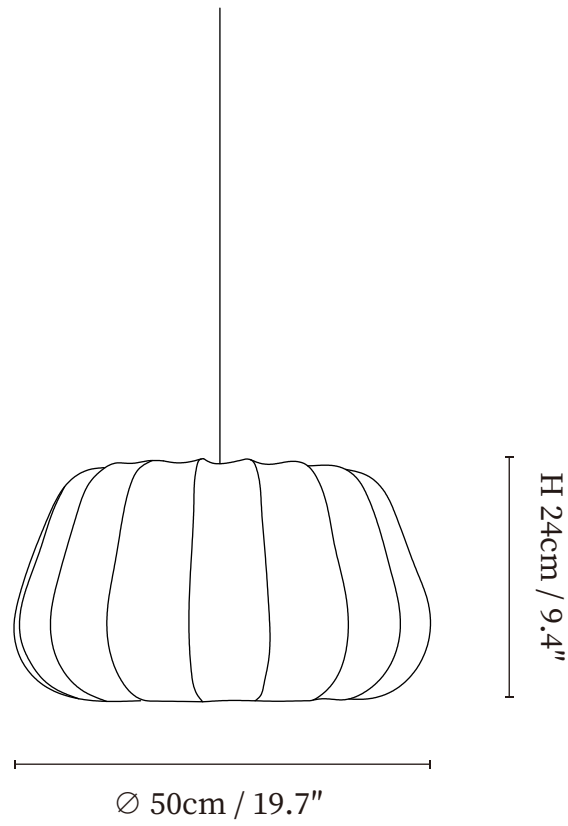

SPECIFICATION SHEET

SPECIFICATION DETAILS

*For custom options, consult factory for details

Fixture Dimensions	D 15.7" x H 8.3"
Light source	E26 or E27 (bulb not included)
Wattage	MAX 40W incandescent bulb or LED equivalent.
Voltage	AC 110-240V
Mounting	Hardwired.
Dimming	Compatible with dimmable bulbs (bulb not included)
Control method	Compatible with common wall switches (included)
Finishes	White
Shade Details	White
Material	Metal, Iron, Fabric
Wire Length	The standard length of the suspended wire is 59" (150 cm) and the length is adjustable.

SPECIFICATION SHEET

SPECIFICATION DETAILS

*For custom options, consult factory for details

Fixture Dimensions	D 15.7" x H 9.4"
Light source	E26 or E27 (bulb not included)
Wattage	MAX 40W incandescent bulb or LED equivalent.
Voltage	AC 110-240V
Mounting	Hardwired.
Dimming	Compatible with dimmable bulbs (bulb not included)
Control method	Compatible with common wall switches (included)
Finishes	White
Shade Details	White
Material	Metal, Iron, Fabric
Wire Length	The standard length of the suspended wire is 59 "(150 cm) and the length is adjustable.

SPECIFICATION SHEET

SPECIFICATION DETAILS

*For custom options, consult factory for details

Fixture Dimensions	D 23.6" x H 12.6"
Light source	E26 or E27 (bulb not included)
Wattage	MAX 40W incandescent bulb or LED equivalent.
Voltage	AC 110-240V
Mounting	Hardwired.
Dimming	Compatible with dimmable bulbs (bulb not included)
Control method	Compatible with common wall switches (not included)
Finishes	White
Shade Details	White
Material	Metal, Iron, Fabric
Wire Length	The standard length of the suspended wire is 59 "(150 cm) and the length is adjustable.