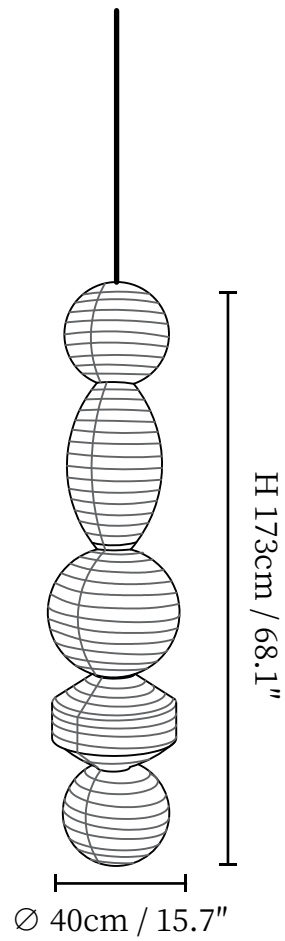

## SPECIFICATION DETAILS

\*For custom options, consult factory for details

Fixture Dimensions	Ø 15.7" x H 44.9"
Light source	E26 or E27 (bulb not included)
Wattage	MAX 40W incandescent bulb or LED equivalent.
Voltage	AC 110-240V
Mounting	Hardwired.
Dimming	Compatible with dimmable bulbs (bulb not included)
Control method	Compatible with common wall switches(not included)
Finishes	White
Shade Details	White
Material	Mulberry paper, Bamboo, Metal
Wire Length	The standard length of the suspended wire is 59 "(150 cm) and the length is adjustable.

## SPECIFICATION DETAILS

\*For custom options, consult factory for details

Fixture Dimensions	Ø 15.7" x H 56.3"
Light source	E26 or E27 (bulb not included)
Wattage	MAX 40W incandescent bulb or LED equivalent.
Voltage	AC 110-240V
Mounting	Hardwired.
Dimming	Compatible with dimmable bulbs (bulb not included)
Control method	Compatible with common wall switches (not included)
Finishes	White
Shade Details	White
Material	Mulberry paper, Bamboo, Metal
Wire Length	The standard length of the suspended wire is 59 "(150 cm) and the length is adjustable.

## SPECIFICATION DETAILS

\*For custom options, consult factory for details

Fixture Dimensions	Ø 15.7" x H 68.1"
Light source	E26 or E27 (bulb not included)
Wattage	MAX 40W incandescent bulb or LED equivalent.
Voltage	AC 110-240V
Mounting	Hardwired.
Dimming	Compatible with dimmable bulbs (bulb not included)
Control method	Compatible with common wall switches (not included)
Finishes	White
Shade Details	White
Material	Mulberry paper, Bamboo, Metal
Wire Length	The standard length of the suspended wire is 59 "(150 cm) and the length is adjustable.