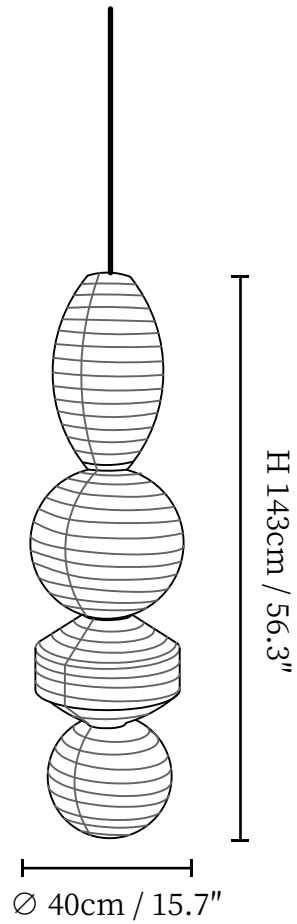

## SPECIFICATION DETAILS

\*For custom options, consult factory for details

Fixture Dimensions	Ø 15.7" x H 44.9"
Light source	E26 or E27 (bulb not included)
Wattage	MAX 40W incandescent bulb or LED equivalent.
Voltage	AC 110-240V
Mounting	Hardwired.
Dimming	Compatible with dimmable bulbs (bulb not included)
Control method	Compatible with common wall switches(not included)
Finishes	White
Shade Details	White
Material	Mulberry paper, Bamboo, Metal
Wire Length	The standard length of the suspended wire is 59 "(150 cm) and the length is adjustable.

## SPECIFICATION DETAILS

\*For custom options, consult factory for details

Fixture Dimensions	Ø 15.7" x H 56.3"
Light source	E26 or E27 (bulb not included)
Wattage	MAX 40W incandescent bulb or LED equivalent.
Voltage	AC 110-240V
Mounting	Hardwired.
Dimming	Compatible with dimmable bulbs (bulb not included)
Control method	Compatible with common wall switches (not included)
Finishes	White
Shade Details	White
Material	Mulberry paper, Bamboo, Metal
Wire Length	The standard length of the suspended wire is 59 "(150 cm) and the length is adjustable.

## SPECIFICATION DETAILS

\*For custom options, consult factory for details

Fixture Dimensions	Ø 15.7" x H 68.1"
Light source	E26 or E27 (bulb not included)
Wattage	MAX 40W incandescent bulb or LED equivalent.
Voltage	AC 110-240V
Mounting	Hardwired.
Dimming	Compatible with dimmable bulbs (bulb not included)
Control method	Compatible with common wall switches (not included)
Finishes	White
Shade Details	White
Material	Mulberry paper, Bamboo, Metal
Wire Length	The standard length of the suspended wire is 59 "(150 cm) and the length is adjustable.