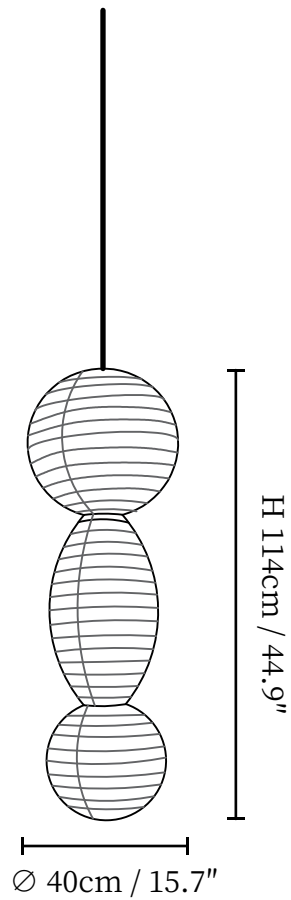

## SPECIFICATION DETAILS

\*For custom options, consult factory for details

Fixture Dimensions	Ø 15.7" x H 44.9"
Light source	E26 or E27 (bulb not included)
Wattage	MAX 40W incandescent bulb or LED equivalent.
Voltage	AC 110-240V
Mounting	Hardwired.
Dimming	Compatible with dimmable bulbs (bulb not included)
Control method	Compatible with common wall switches(not included)
Finishes	White
Shade Details	White
Material	Mulberry paper, Bamboo, Metal
Wire Length	The standard length of the suspended wire is 59 "(150 cm) and the length is adjustable.

## SPECIFICATION DETAILS

\*For custom options, consult factory for details

Fixture Dimensions	Ø 15.7" x H 56.3"
Light source	E26 or E27 (bulb not included)
Wattage	MAX 40W incandescent bulb or LED equivalent.
Voltage	AC 110-240V
Mounting	Hardwired.
Dimming	Compatible with dimmable bulbs (bulb not included)
Control method	Compatible with common wall switches (not included)
Finishes	White
Shade Details	White
Material	Mulberry paper, Bamboo, Metal
Wire Length	The standard length of the suspended wire is 59 "(150 cm) and the length is adjustable.

## SPECIFICATION DETAILS

\*For custom options, consult factory for details

Fixture Dimensions	Ø 15.7" x H 68.1"
Light source	E26 or E27 (bulb not included)
Wattage	MAX 40W incandescent bulb or LED equivalent.
Voltage	AC 110-240V
Mounting	Hardwired.
Dimming	Compatible with dimmable bulbs (bulb not included)
Control method	Compatible with common wall switches (not included)
Finishes	White
Shade Details	White
Material	Mulberry paper, Bamboo, Metal
Wire Length	The standard length of the suspended wire is 59 "(150 cm) and the length is adjustable.