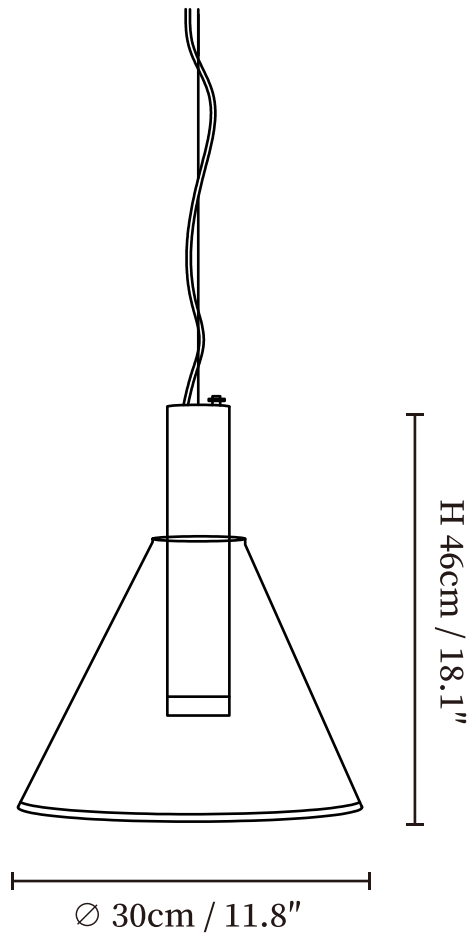

SPECIFICATION SHEET

SPECIFICATION DETAILS

*For custom options, consult factory for details

Fixture Dimensions	∅ 7.9" x H 11.4", ∅ 11.8" x H 15.4"
Light source	GU10.
Wattage	~ 10W incandescent bulb or LED equivalent.
Voltage	AC 110-240V
Mounting	Hardwired.
Dimming	Compatible with dimmable bulbs (bulb not included)
Control method	Compatible with common wall switches (not included)
Finishes	Gold.
Shade Details	Smoke grey, Amber, Clear, Green.
Material	Glass, Metal.
Wire Length	The standard length of the cord is 59" (150 cm), the length is adjustable.

SPECIFICATION SHEET

SPECIFICATION DETAILS

*For custom options, consult factory for details

Fixture Dimensions	Ø 11.8" x H 18.1"
Light source	GU10.
Wattage	~ 10W incandescent bulb or LED equivalent.
Voltage	AC 110-240V
Mounting	Hardwired.
Dimming	Compatible with dimmable bulbs (bulb not included)
Control method	Compatible with common wall switches(not included)
Finishes	Gold.
Shade Details	Smoke grey, Amber, Clear, Green.
Material	Glass, Metal.
Wire Length	The standard length of the cord is 59" (150 cm), the length is adjustable.

SPECIFICATION SHEET

SPECIFICATION DETAILS

*For custom options, consult factory for details

Fixture Dimensions	Ø 9.8" x H 19.7"
Light source	GU10.
Wattage	~ 10W incandescent bulb or LED equivalent.
Voltage	AC 110-240V
Mounting	Hardwired.
Dimming	Compatible with dimmable bulbs (bulb not included)
Control method	Compatible with common wall switches (not included)
Finishes	Gold.
Shade Details	Smoke grey, Amber, Clear, Green.
Material	Glass, Metal.
Wire Length	The standard length of the cord is 59" (150 cm), the length is adjustable.
