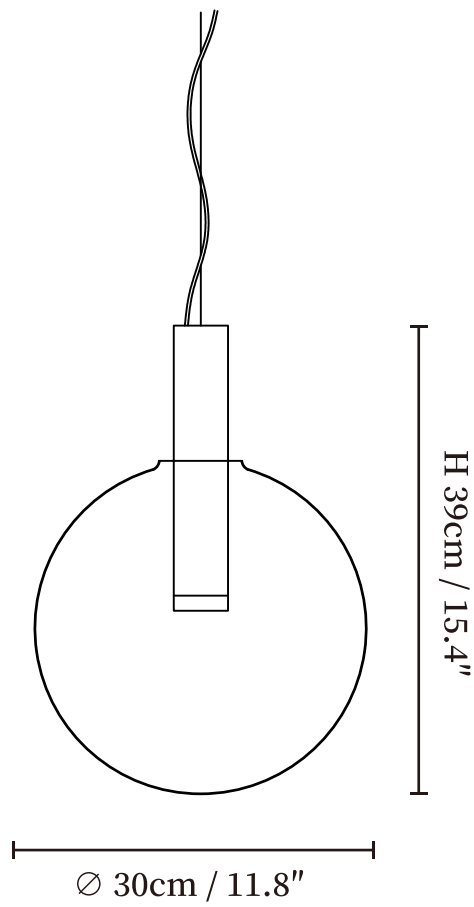

SPECIFICATION SHEET

SPECIFICATION DETAILS

*For custom options, consult factory for details

Fixture Dimensions	∅ 7.9" x H 11.4", ∅ 11.8" x H 15.4"
Light source	GU10.
Wattage	~ 10W incandescent bulb or LED equivalent.
Voltage	AC 110-240V
Mounting	Hardwired.
Dimming	Compatible with dimmable bulbs (bulb not included)
Control method	Compatible with common wall switches (not included)
Finishes	Gold.
Shade Details	Smoke grey, Amber, Clear, Green.
Material	Glass, Metal.
Wire Length	The standard length of the cord is 59" (150 cm), the length is adjustable.

SPECIFICATION SHEET

SPECIFICATION DETAILS

*For custom options, consult factory for details

Fixture Dimensions	Ø 11.8" x H 18.1"
Light source	GU10.
Wattage	~ 10W incandescent bulb or LED equivalent.
Voltage	AC 110-240V
Mounting	Hardwired.
Dimming	Compatible with dimmable bulbs (bulb not included)
Control method	Compatible with common wall switches(not included)
Finishes	Gold.
Shade Details	Smoke grey, Amber, Clear, Green.
Material	Glass, Metal.
Wire Length	The standard length of the cord is 59" (150 cm), the length is adjustable.

SPECIFICATION SHEET

SPECIFICATION DETAILS

*For custom options, consult factory for details

Fixture Dimensions	Ø 9.8" x H 19.7"
Light source	GU10.
Wattage	~ 10W incandescent bulb or LED equivalent.
Voltage	AC 110-240V
Mounting	Hardwired.
Dimming	Compatible with dimmable bulbs (bulb not included)
Control method	Compatible with common wall switches (not included)
Finishes	Gold.
Shade Details	Smoke grey, Amber, Clear, Green.
Material	Glass, Metal.
Wire Length	The standard length of the cord is 59" (150 cm), the length is adjustable.
