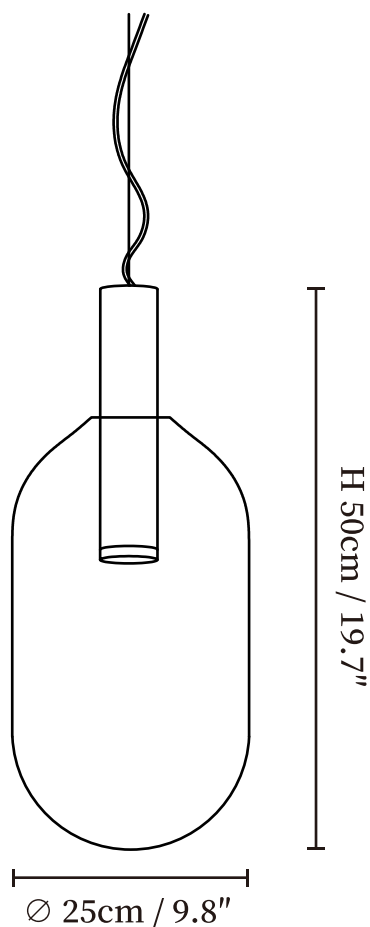

SPECIFICATION SHEET

SPECIFICATION DETAILS

*For custom options, consult factory for details

Fixture Dimensions	∅ 7.9" x H 11.4", ∅ 11.8" x H 15.4"
Light source	GU10.
Wattage	~ 10W incandescent bulb or LED equivalent.
Voltage	AC 110-240V
Mounting	Hardwired.
Dimming	Compatible with dimmable bulbs (bulb not included)
Control method	Compatible with common wall switches (not included)
Finishes	Gold.
Shade Details	Smoke grey, Amber, Clear, Green.
Material	Glass, Metal.
Wire Length	The standard length of the cord is 59" (150 cm), the length is adjustable.

SPECIFICATION SHEET

SPECIFICATION DETAILS

*For custom options, consult factory for details

Fixture Dimensions	Ø 11.8" x H 18.1"
Light source	GU10.
Wattage	~ 10W incandescent bulb or LED equivalent.
Voltage	AC 110-240V
Mounting	Hardwired.
Dimming	Compatible with dimmable bulbs (bulb not included)
Control method	Compatible with common wall switches(not included)
Finishes	Gold.
Shade Details	Smoke grey, Amber, Clear, Green.
Material	Glass, Metal.
Wire Length	The standard length of the cord is 59" (150 cm), the length is adjustable.

SPECIFICATION SHEET

SPECIFICATION DETAILS

*For custom options, consult factory for details

Fixture Dimensions	Ø 9.8" x H 19.7"
Light source	GU10.
Wattage	~ 10W incandescent bulb or LED equivalent.
Voltage	AC 110-240V
Mounting	Hardwired.
Dimming	Compatible with dimmable bulbs (bulb not included)
Control method	Compatible with common wall switches (not included)
Finishes	Gold.
Shade Details	Smoke grey, Amber, Clear, Green.
Material	Glass, Metal.
Wire Length	The standard length of the cord is 59" (150 cm), the length is adjustable.
