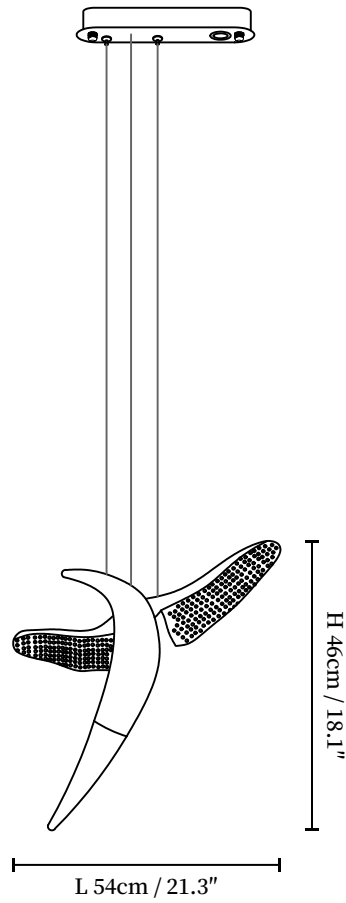

## SPECIFICATION DETAILS

\*For custom options, consult factory for details

<b>Fixture Dimensions</b>	L 22" x W 12.6" x H 20.1"
<b>Light source</b>	Integrated LED
<b>Wattage</b>	Total power ~5 watts
<b>Voltage</b>	AC 110-240V
<b>Dimming</b>	Not supported
<b>CRI(Ra)</b>	90+CRI
<b>Mounting</b>	Hardwired.
<b>LED Rated Life</b>	50000 hours
<b>Color Temperature</b>	Warm Light (3000K), Neutral Light (4000K), Cool Light (6000K)
<b>Control method</b>	Compatible with common wall switches (not included)
<b>Finishes</b>	Wood Color, Walnut Color.
<b>Shade Details</b>	White.
<b>Material</b>	Metal, Wood, Acrylic.
<b>Wire Length</b>	The standard length of the cord is 59" (150 cm), the length is adjustable.

## SPECIFICATION DETAILS

\*For custom options, consult factory for details

<b>Fixture Dimensions</b>	L 21.3" x W 12.2" x H 18.1"
<b>Light source</b>	Integrated LED
<b>Wattage</b>	Total power ~5 watts
<b>Voltage</b>	AC 110-240V
<b>Dimming</b>	Not supported
<b>CRI(Ra)</b>	90+CRI
<b>Mounting</b>	Hardwired.
<b>LED Rated Life</b>	50000 hours
<b>Color Temperature</b>	Warm Light (3000K), Neutral Light (4000K), Cool Light (6000K)
<b>Control method</b>	Compatible with common wall switches(not included)
<b>Finishes</b>	Wood Color, Walnut Color.
<b>Shade Details</b>	White.
<b>Material</b>	Metal, Wood, Acrylic.
<b>Wire Length</b>	The standard length of the cord is 59" (150 cm), the length is adjustable.