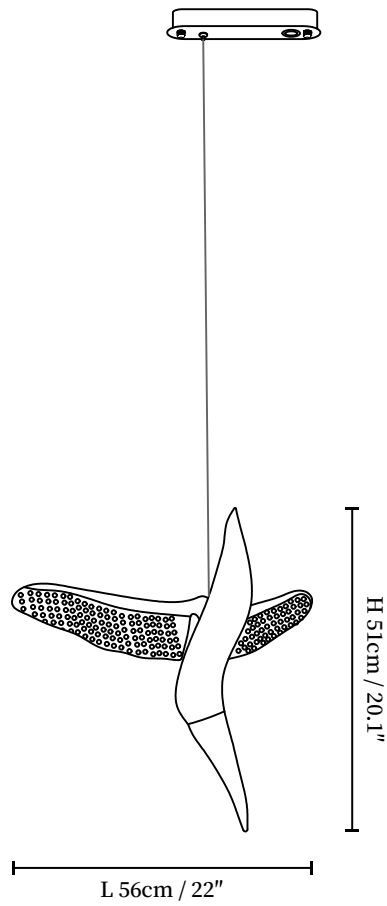

## SPECIFICATION DETAILS

\*For custom options, consult factory for details

<b>Fixture Dimensions</b>	L 22" x W 12.6" x H 20.1"
<b>Light source</b>	Integrated LED
<b>Wattage</b>	Total power ~5 watts
<b>Voltage</b>	AC 110-240V
<b>Dimming</b>	Not supported
<b>CRI(Ra)</b>	90+CRI
<b>Mounting</b>	Hardwired.
<b>LED Rated Life</b>	50000 hours
<b>Color Temperature</b>	Warm Light (3000K), Neutral Light (4000K), Cool Light (6000K)
<b>Control method</b>	Compatible with common wall switches (not included)
<b>Finishes</b>	Wood Color, Walnut Color.
<b>Shade Details</b>	White.
<b>Material</b>	Metal, Wood, Acrylic.
<b>Wire Length</b>	The standard length of the cord is 59" (150 cm), the length is adjustable.

## SPECIFICATION DETAILS

\*For custom options, consult factory for details

<b>Fixture Dimensions</b>	L 21.3" x W 12.2" x H 18.1"
<b>Light source</b>	Integrated LED
<b>Wattage</b>	Total power ~5 watts
<b>Voltage</b>	AC 110-240V
<b>Dimming</b>	Not supported
<b>CRI(Ra)</b>	90+CRI
<b>Mounting</b>	Hardwired.
<b>LED Rated Life</b>	50000 hours
<b>Color Temperature</b>	Warm Light (3000K), Neutral Light (4000K), Cool Light (6000K)
<b>Control method</b>	Compatible with common wall switches(not included)
<b>Finishes</b>	Wood Color, Walnut Color.
<b>Shade Details</b>	White.
<b>Material</b>	Metal, Wood, Acrylic.
<b>Wire Length</b>	The standard length of the cord is 59" (150 cm), the length is adjustable.