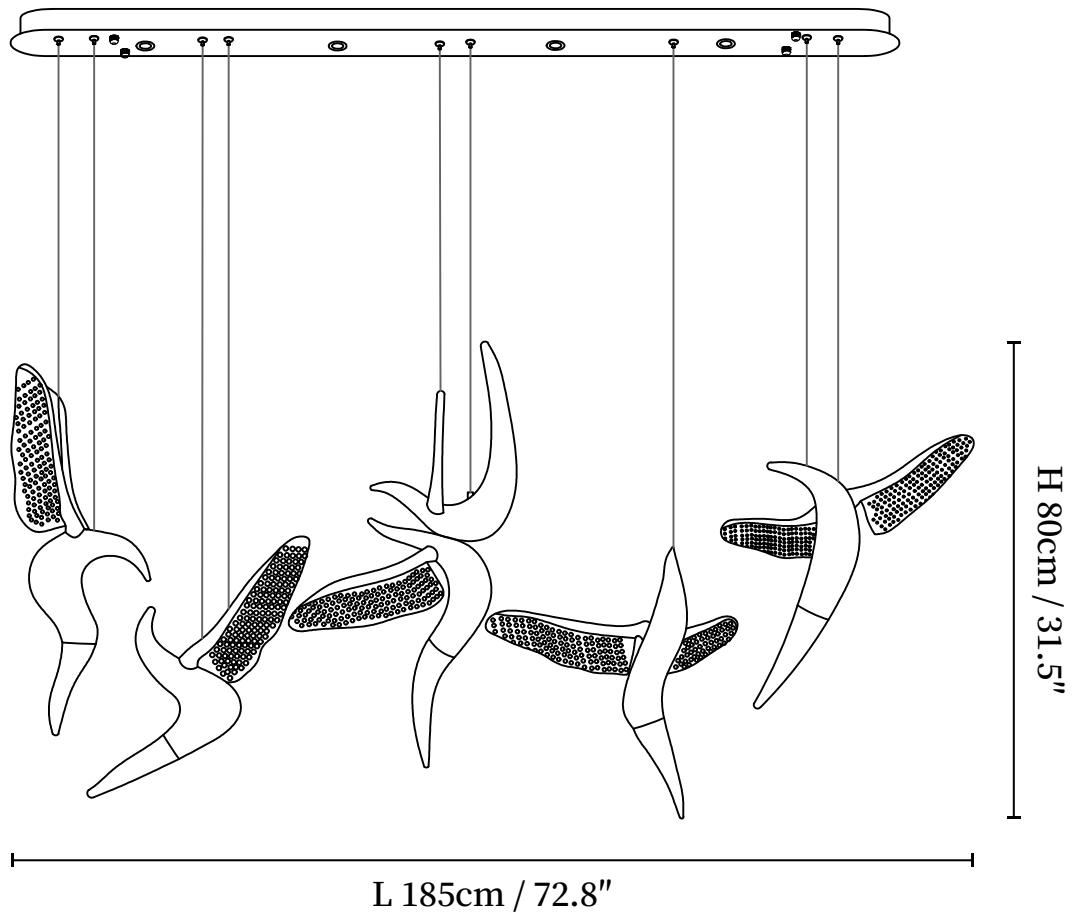

SPECIFICATION SHEET

SPECIFICATION DETAILS

*For custom options, consult factory for details

Fixture Dimensions	L 72.8" x W 24.4" x H 31.5"
Light source	Integrated LED
Wattage	Total power ~5 watts
Voltage	AC 110-240V
Dimming	Not supported
CRI(Ra)	90+CRI
Mounting	Hardwired.
LED Rated Life	50000 hours
Color Temperature	Warm Light (3000K), Neutral Light (4000K), Cool Light (6000K)
Control method	Compatible with common wall switches(not included)
Finishes	Wood Color, Walnut Color.
Shade Details	White.
Material	Metal, Wood, Acrylic.
Wire Length	The standard length of the cord is 59" (150 cm), the length is adjustable.