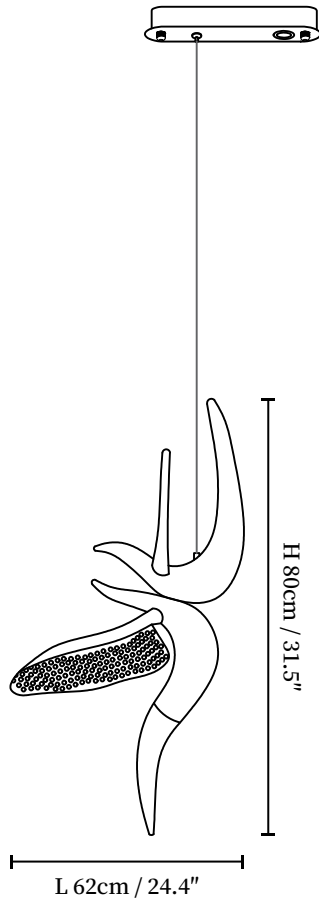

SPECIFICATION SHEET

SPECIFICATION DETAILS

*For custom options, consult factory for details

Fixture Dimmensions	L 24.4" x W 18.1" x H 31.5"
Light source	Integrated LED
Wattage	Total power ~5 watts
Voltage	AC 110-240V
Dimming	Not supported
CRI(Ra)	90+CRI
Mounting	Hardwired.
LED Rated Life	50000 hours
Color Temperature	Warm Light (3000K), Neutral Light (4000K), Cool Light (6000K)
Control method	Compatible with common wall switches(not included)
Finishes	Wood Color, Walnut Color.
Shade Details	White.
Material	Metal, Wood, Acrylic.
Wire Length	The standard length of the cord is 59" (150 cm), the length is adjustable.