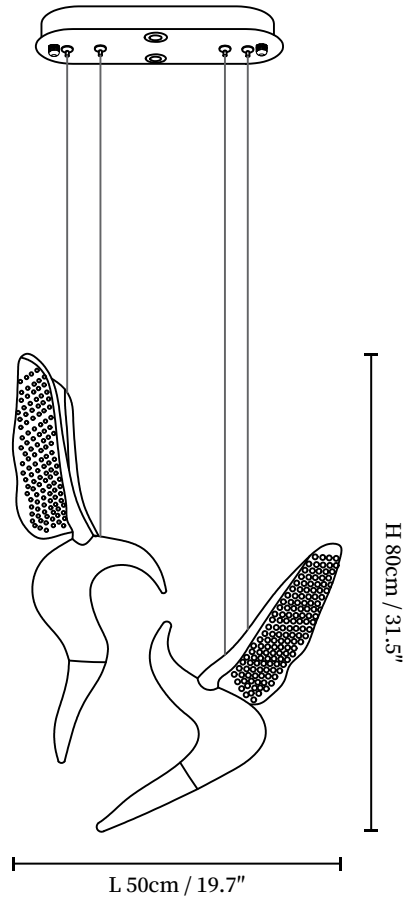

SPECIFICATION SHEET

SPECIFICATION DETAILS

*For custom options, consult factory for details

Fixture Dimensions	L 19.7" x W 10.2" x H 31.5"
Light source	Integrated LED
Wattage	Total power ~5 watts
Voltage	AC 110-240V
Dimming	Not supported
CRI(Ra)	90+CRI
Mounting	Hardwired.
LED Rated Life	50000 hours
Color Temperature	Warm Light (3000K), Neutral Light (4000K), Cool Light (6000K)
Control method	Compatible with common wall switches(not included)
Finishes	Wood Color, Walnut Color.
Shade Details	White.
Material	Metal, Wood, Acrylic.
Wire Length	The standard length of the cord is 59" (150 cm), the length is adjustable.