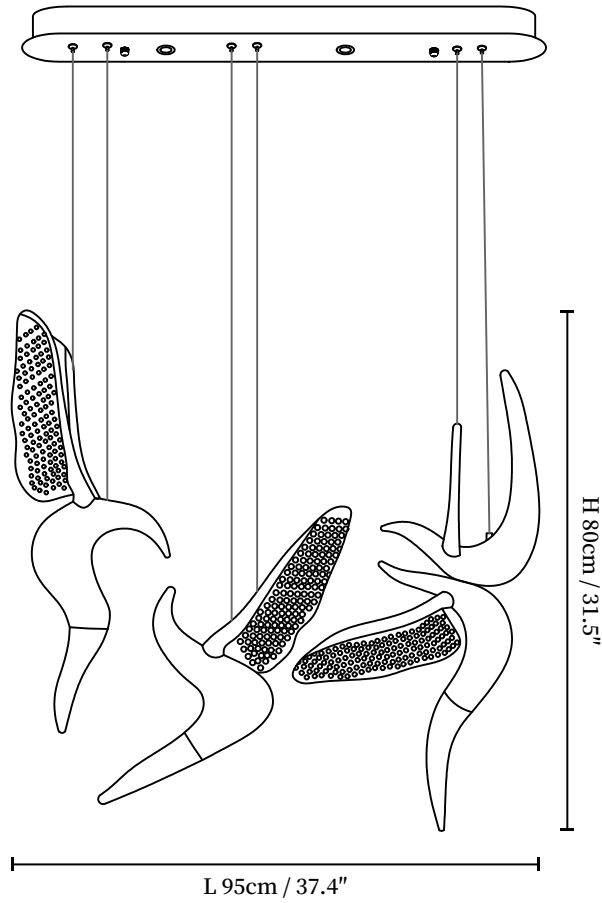

SPECIFICATION SHEET

SPECIFICATION DETAILS

*For custom options, consult factory for details

Fixture Dimensions	L 37.4" x W 24.4" x H 31.5"
Light source	Integrated LED
Wattage	Total power ~5 watts
Voltage	AC 110-240V
Dimming	Not supported
CRI(Ra)	90+CRI
Mounting	Hardwired.
LED Rated Life	50000 hours
Color Temperature	Warm Light (3000K), Neutral Light (4000K), Cool Light (6000K)
Control method	Compatible with common wall switches (not included)
Finishes	Wood Color, Walnut Color.
Shade Details	White.
Material	Metal, Wood, Acrylic.
Wire Length	The standard length of the cord is 59" (150 cm), the length is adjustable.