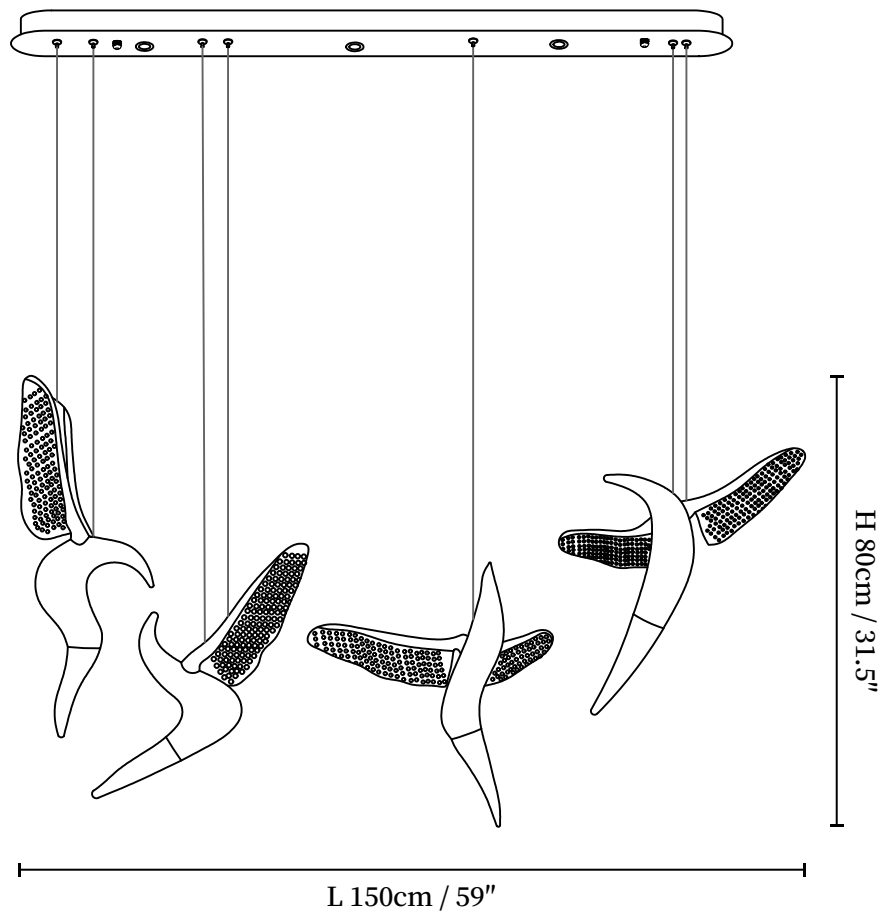

SPECIFICATION SHEET

SPECIFICATION DETAILS

*For custom options, consult factory for details

Fixture Dimensions	L 59" x W 12.6" x H 31.5"
Light source	Integrated LED
Wattage	Total power ~5 watts
Voltage	AC 110-240V
Dimming	Not supported
CRI(Ra)	90+CRI
Mounting	Hardwired.
LED Rated Life	50000 hours
Color Temperature	Warm Light (3000K), Neutral Light (4000K), Cool Light (6000K)
Control method	Compatible with common wall switches(not included)
Finishes	Wood Color, Walnut Color.
Shade Details	White.
Material	Metal, Wood, Acrylic.
Wire Length	The standard length of the cord is 59" (150 cm), the length is adjustable.