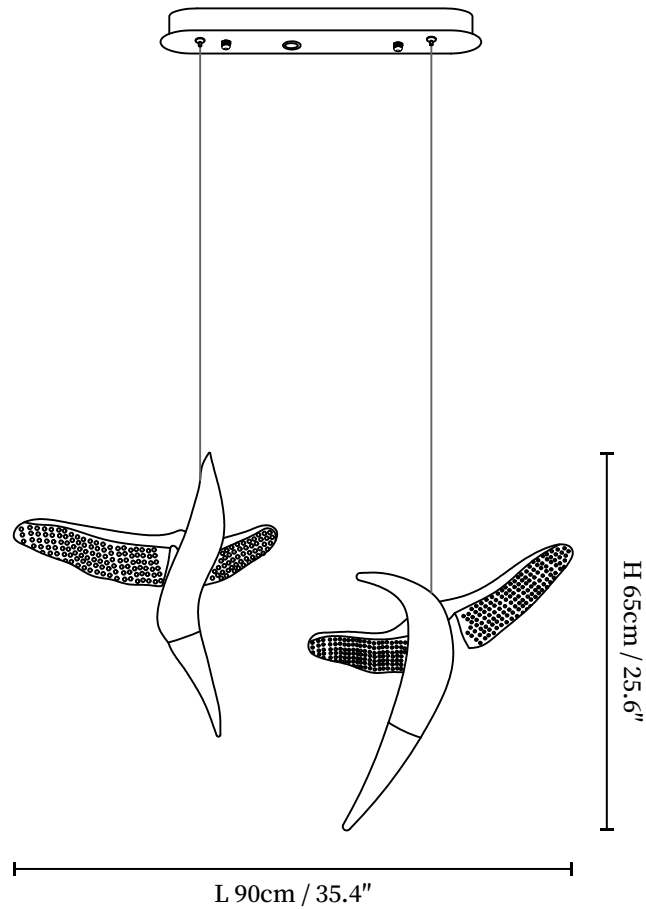

SPECIFICATION SHEET

SPECIFICATION DETAILS

*For custom options, consult factory for details

Fixture Dimensions	L 35.4" x W 12.6" x H 25.6"
Light source	Integrated LED
Wattage	Total power ~5 watts
Voltage	AC 110-240V
Dimming	Not supported
CRI(Ra)	90+CRI
Mounting	Hardwired.
LED Rated Life	50000 hours
Color Temperature	Warm Light (3000K), Neutral Light (4000K), Cool Light (6000K)
Control method	Compatible with common wall switches(not included)
Finishes	Wood Color, Walnut Color.
Shade Details	White.
Material	Metal, Wood, Acrylic.
Wire Length	The standard length of the cord is 59" (150 cm), the length is adjustable.