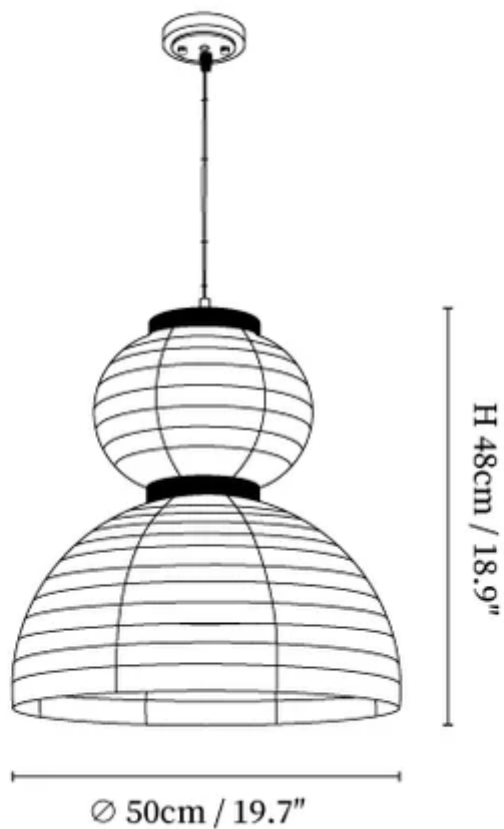

SPECIFICATION SHEET

SPECIFICATION DETAILS

*For custom options, consult factory for details

Fixture Dimensions	D 17.7" x H 25.6"
Light source	E27 or E26. (bulb not included)
Wattage	MAX 40W incandescent bulb or LED equivalent.
Voltage	AC 110-240V
Mounting	Hardwired.
Dimming	Compatible with dimmable bulbs (bulb not included)
Control method	Compatible with common wall switches (not included)
Finishes	Black.
Shade Details	White.
Material	Metal, Silk.
Wire Length	The standard length of the cord is 59" (150 cm), the length is adjustable.

SPECIFICATION SHEET

SPECIFICATION DETAILS

*For custom options, consult factory for details

Fixture Dimensions	D 19.7" x H 18.9"
Light source	E27 or E26. (bulb not included)
Wattage	MAX 40W incandescent bulb or LED equivalent.
Voltage	AC 110-240V
Mounting	Hardwired.
Dimming	Compatible with dimmable bulbs (bulb not included)
Control method	Compatible with common wall switches(not included)
Finishes	Black.
Shade Details	White.
Material	Metal, Silk.
Wire Length	The standard length of the cord is 59" (150 cm), the length is adjustable.