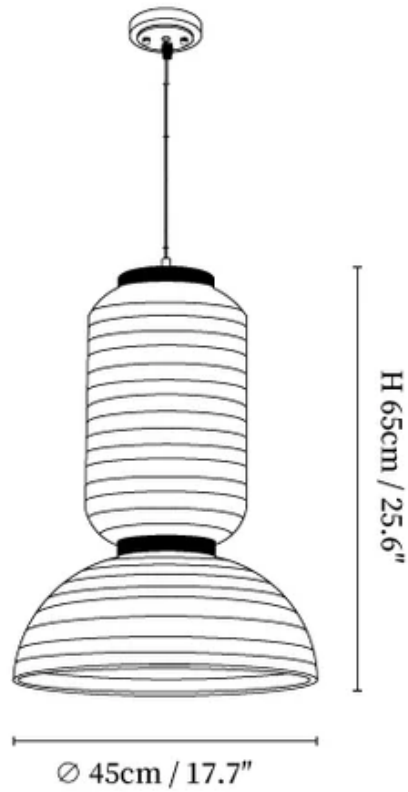

SPECIFICATION SHEET

SPECIFICATION DETAILS

*For custom options, consult factory for details

Fixture Dimensions	D 17.7" x H 25.6"
Light source	E27 or E26. (bulb not included)
Wattage	MAX 40W incandescent bulb or LED equivalent.
Voltage	AC 110-240V
Mounting	Hardwired.
Dimming	Compatible with dimmable bulbs (bulb not included)
Control method	Compatible with common wall switches (not included)
Finishes	Black.
Shade Details	White.
Material	Metal, Silk.
Wire Length	The standard length of the cord is 59" (150 cm), the length is adjustable.

SPECIFICATION SHEET

SPECIFICATION DETAILS

*For custom options, consult factory for details

Fixture Dimensions	D 19.7" x H 18.9"
Light source	E27 or E26. (bulb not included)
Wattage	MAX 40W incandescent bulb or LED equivalent.
Voltage	AC 110-240V
Mounting	Hardwired.
Dimming	Compatible with dimmable bulbs (bulb not included)
Control method	Compatible with common wall switches(not included)
Finishes	Black.
Shade Details	White.
Material	Metal, Silk.
Wire Length	The standard length of the cord is 59" (150 cm), the length is adjustable.