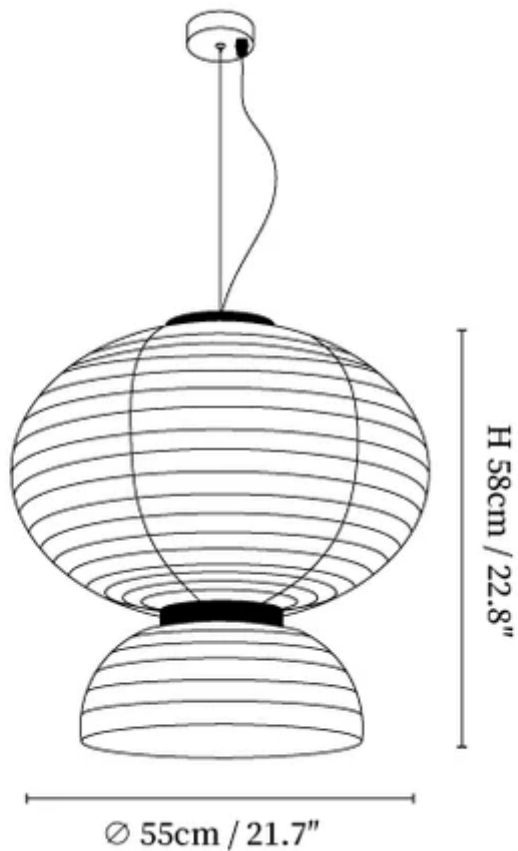

SPECIFICATION SHEET

SPECIFICATION DETAILS

*For custom options, consult factory for details

Fixture Dimensions	D 21.7" x H 22.8"
Light source	E27 or E26. (bulb not included)
Wattage	MAX 40W incandescent bulb or LED equivalent.
Voltage	AC 110-240V
Mounting	Hardwired.
Dimming	Compatible with dimmable bulbs (bulb not included)
Control method	Compatible with common wall switches(not included)
Finishes	Black.
Shade Details	White.
Material	Metal, Silk.
Wire Length	The standard length of the cord is 59" (150 cm), the length is adjustable.