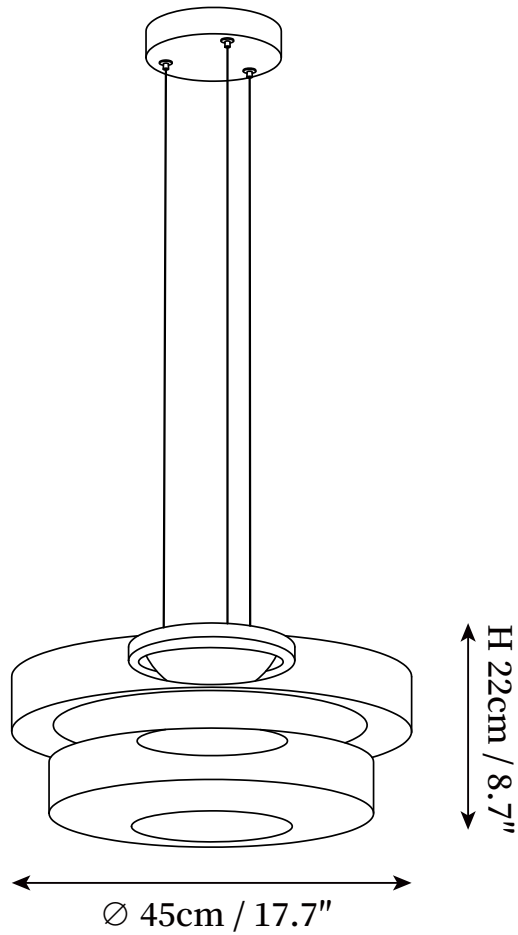

SPECIFICATION SHEET

SPECIFICATION DETAILS

*For custom options, consult factory for details

Fixture Dimensions	D 9.5" x H 4.3", D 13.8" x H 4.3", D 17.7" x H 4.3"
Light source	Integrated LED
Wattage	~ 10W
Voltage	AC 110-240V
Dimming	Not supported
CRI(Ra)	90+ CRI
Mounting	Hardwired.
LED Rated Life	30000 hours
Color Temperature	Warm Light (3000K), Neutral Light (4000K), Cool Light (6000K)
Control method	Compatible with common wall switches (not included).
Finishes	Black.
Shadow Details	Smoke grey, Green, Orange.
Material	Glass, Metal.
Wire Length	The standard length of the cord is 59" (150 cm), the length is adjustable.

SPECIFICATION SHEET

SPECIFICATION DETAILS

*For custom options, consult factory for details

Fixture Dimensions	D 13.8" x H 8.7", D 17.7" x H 8.7"
Light source	Integrated LED
Wattage	~ 10W
Voltage	AC 110-240V
Dimming	Not supported
CRI(Ra)	90+ CRI
Mounting	Hardwired.
LED Rated Life	30000 hours
Color Temperature	Warm Light (3000K), Neutral Light (4000K), Cool Light (6000K)
Control method	Compatible with common wall switches(not included).
Finishes	Black.
Shadow Details	Smoke grey, Green, Orange.
Material	Glass, Metal.
Wire Length	The standard length of the cord is 59" (150 cm), the length is adjustable.

SPECIFICATION SHEET

SPECIFICATION DETAILS

*For custom options, consult factory for details

Fixture Dimensions	D 17.7" x H 13"
Light source	Integrated LED
Wattage	~ 10W
Voltage	AC 110-240V
Dimming	Not supported
CRI(Ra)	90+ CRI
Mounting	Hardwired.
LED Rated Life	30000 hours
Color Temperature	Warm Light (3000K), Neutral Light (4000K), Cool Light (6000K)
Control method	Compatible with common wall switches (not included).
Finishes	Black.
Shadow Details	Smoke grey, Green, Orange.
Material	Glass, Metal.
Wire Length	The standard length of the cord is 59" (150 cm), the length is adjustable.