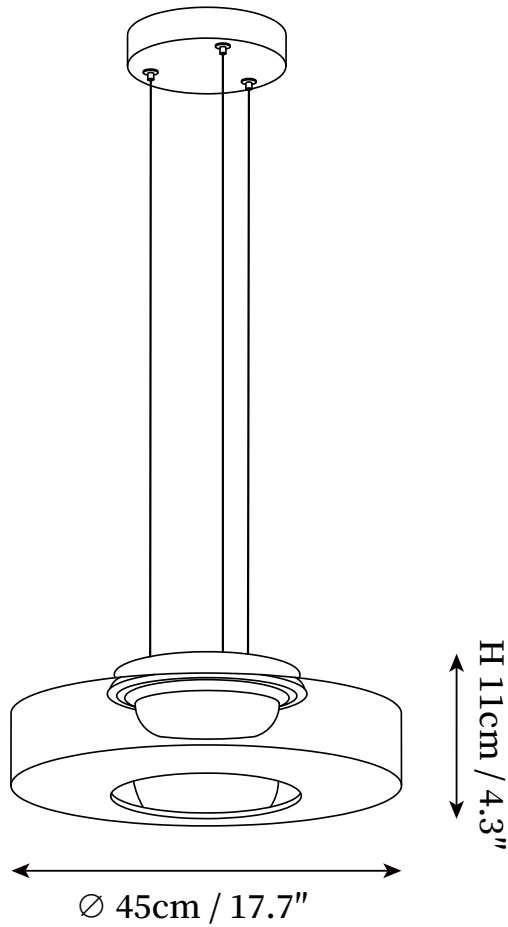

SPECIFICATION SHEET

SPECIFICATION DETAILS

*For custom options, consult factory for details

Fixture Dimensions	D 9.5" x H 4.3", D 13.8" x H 4.3", D 17.7" x H 4.3"
Light source	Integrated LED
Wattage	~ 10W
Voltage	AC 110-240V
Dimming	Not supported
CRI(Ra)	90+ CRI
Mounting	Hardwired.
LED Rated Life	30000 hours
Color Temperature	Warm Light (3000K), Neutral Light (4000K), Cool Light (6000K)
Control method	Compatible with common wall switches (not included).
Finishes	Black.
Shadow Details	Smoke grey, Green, Orange.
Material	Glass, Metal.
Wire Length	The standard length of the cord is 59" (150 cm), the length is adjustable.

SPECIFICATION SHEET

SPECIFICATION DETAILS

*For custom options, consult factory for details

Fixture Dimensions	D 13.8" x H 8.7", D 17.7" x H 8.7"
Light source	Integrated LED
Wattage	~ 10W
Voltage	AC 110-240V
Dimming	Not supported
CRI(Ra)	90+ CRI
Mounting	Hardwired.
LED Rated Life	30000 hours
Color Temperature	Warm Light (3000K), Neutral Light (4000K), Cool Light (6000K)
Control method	Compatible with common wall switches(not included).
Finishes	Black.
Shadow Details	Smoke grey, Green, Orange.
Material	Glass, Metal.
Wire Length	The standard length of the cord is 59" (150 cm), the length is adjustable.

SPECIFICATION SHEET

SPECIFICATION DETAILS

*For custom options, consult factory for details

Fixture Dimensions	D 17.7" x H 13"
Light source	Integrated LED
Wattage	~ 10W
Voltage	AC 110-240V
Dimming	Not supported
CRI(Ra)	90+ CRI
Mounting	Hardwired.
LED Rated Life	30000 hours
Color Temperature	Warm Light (3000K), Neutral Light (4000K), Cool Light (6000K)
Control method	Compatible with common wall switches (not included).
Finishes	Black.
Shadow Details	Smoke grey, Green, Orange.
Material	Glass, Metal.
Wire Length	The standard length of the cord is 59" (150 cm), the length is adjustable.