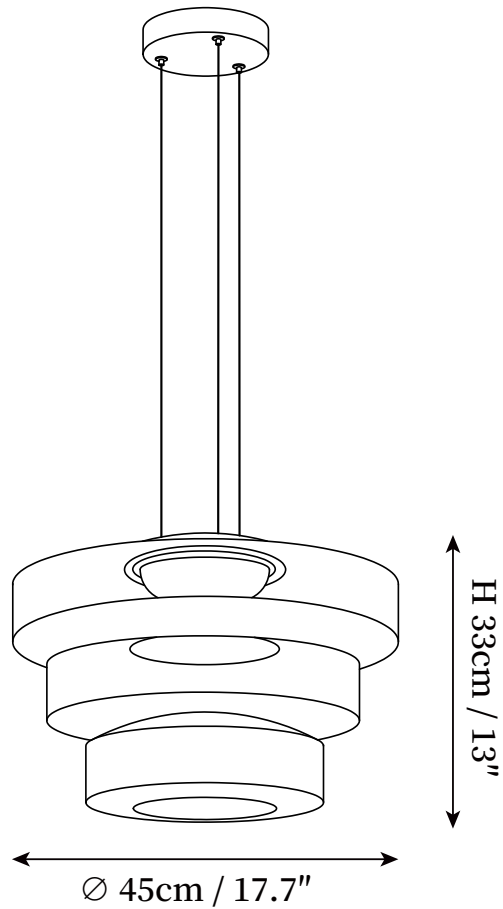

SPECIFICATION SHEET

SPECIFICATION DETAILS

*For custom options, consult factory for details

Fixture Dimensions	D 9.5" x H 4.3", D 13.8" x H 4.3", D 17.7" x H 4.3"
Light source	Integrated LED
Wattage	~ 10W
Voltage	AC 110-240V
Dimming	Not supported
CRI(Ra)	90+ CRI
Mounting	Hardwired.
LED Rated Life	30000 hours
Color Temperature	Warm Light (3000K), Neutral Light (4000K), Cool Light (6000K)
Control method	Compatible with common wall switches (not included).
Finishes	Black.
Shadow Details	Smoke grey, Green, Orange.
Material	Glass, Metal.
Wire Length	The standard length of the cord is 59" (150 cm), the length is adjustable.

SPECIFICATION SHEET

SPECIFICATION DETAILS

*For custom options, consult factory for details

Fixture Dimensions	D 13.8" x H 8.7", D 17.7" x H 8.7"
Light source	Integrated LED
Wattage	~ 10W
Voltage	AC 110-240V
Dimming	Not supported
CRI(Ra)	90+ CRI
Mounting	Hardwired.
LED Rated Life	30000 hours
Color Temperature	Warm Light (3000K), Neutral Light (4000K), Cool Light (6000K)
Control method	Compatible with common wall switches(not included).
Finishes	Black.
Shadow Details	Smoke grey, Green, Orange.
Material	Glass, Metal.
Wire Length	The standard length of the cord is 59" (150 cm), the length is adjustable.

SPECIFICATION SHEET

SPECIFICATION DETAILS

*For custom options, consult factory for details

Fixture Dimensions	D 17.7" x H 13"
Light source	Integrated LED
Wattage	~ 10W
Voltage	AC 110-240V
Dimming	Not supported
CRI(Ra)	90+ CRI
Mounting	Hardwired.
LED Rated Life	30000 hours
Color Temperature	Warm Light (3000K), Neutral Light (4000K), Cool Light (6000K)
Control method	Compatible with common wall switches (not included).
Finishes	Black.
Shadow Details	Smoke grey, Green, Orange.
Material	Glass, Metal.
Wire Length	The standard length of the cord is 59" (150 cm), the length is adjustable.