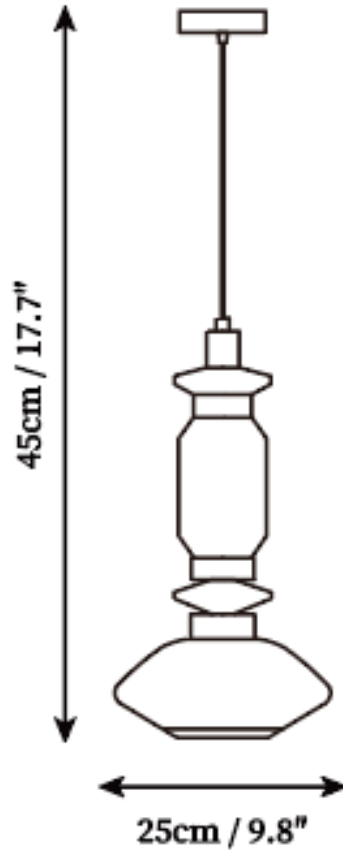

## SPECIFICATION DETAILS

\*For custom options, consult factory for details

<b>Fixture Dimensions</b>	Ø 9.8" x H 20.1"
<b>Light source</b>	Integrated LED
<b>Wattage</b>	~ 5W
<b>Voltage</b>	AC 110-240V
<b>Dimming</b>	Not supported
<b>CRI(Ra)</b>	90+ CRI
<b>Mounting</b>	Hardwired.
<b>LED Rated Life</b>	30000 hours
<b>Color Temperature</b>	Warm Light (3000K), Neutral Light (4000K), Cool Light (6000K)
<b>Control method</b>	Compatible with common wall switches(not included)
<b>Finishes</b>	Gold.
<b>Shadow Details</b>	Clear, Amber, Brown, Gold.
<b>Material</b>	Iron, Metal, Glass.
<b>Wire Length</b>	The standard length of the cord is 59" (150 cm), the length is adjustable.

## SPECIFICATION DETAILS

\*For custom options, consult factory for details

<b>Fixture Dimensions</b>	Ø 9.8" x H 17.7"
<b>Light source</b>	Integrated LED
<b>Wattage</b>	~ 5W
<b>Voltage</b>	AC 110-240V
<b>Dimming</b>	Not supported
<b>CRI(Ra)</b>	90+ CRI
<b>Mounting</b>	Hardwired.
<b>LED Rated Life</b>	30000 hours
<b>Color Temperature</b>	Warm Light (3000K), Neutral Light (4000K), Cool Light (6000K)
<b>Control method</b>	Compatible with common wall switches (not included)
<b>Finishes</b>	Gold.
<b>Shadow Details</b>	Clear, Amber, Brown, Gold.
<b>Material</b>	Iron, Metal, Glass.
<b>Wire Length</b>	The standard length of the cord is 59" (150 cm), the length is adjustable.