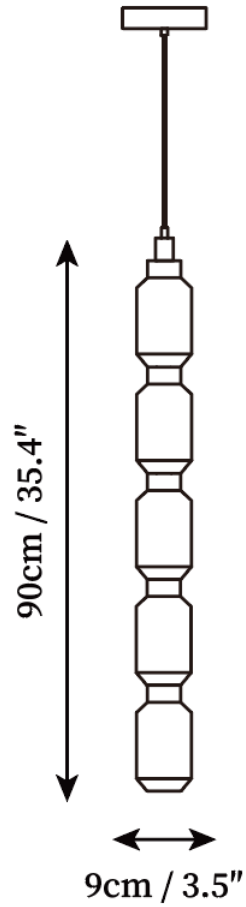

SPECIFICATION SHEET

SPECIFICATION DETAILS

*For custom options, consult factory for details

Fixture Dimensions	Ø 3.5" x H 35.4"
Light source	Integrated LED
Wattage	~ 5W
Voltage	AC 110-240V
Dimming	Not supported
CRI(Ra)	90+ CRI
Mounting	Hardwired.
LED Rated Life	30000 hours
Color Temperature	Warm Light (3000K), Neutral Light (4000K), Cool Light (6000K)
Control method	Compatible with common wall switches(not included)
Finishes	Gold.
Shadow Details	Clear, Amber, Brown, Gold.
Material	Iron, Metal, Glass.
Wire Length	The standard length of the cord is 59" (150 cm), the length is adjustable.