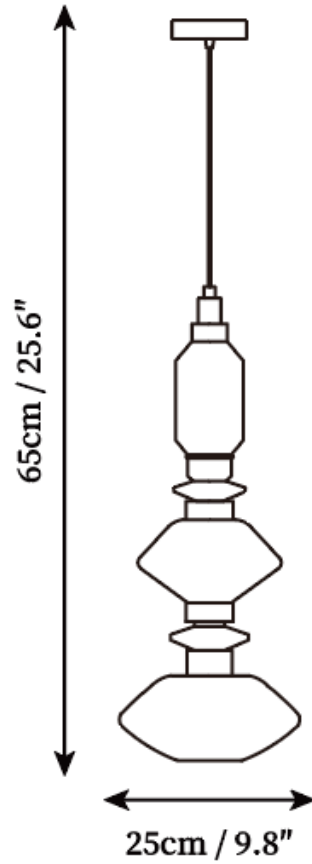

SPECIFICATION SHEET

SPECIFICATION DETAILS

*For custom options, consult factory for details

Fixture Dimensions	Ø 9.8" x H 25.6"
Light source	Integrated LED
Wattage	~ 5W
Voltage	AC 110-240V
Dimming	Not supported
CRI(Ra)	90+ CRI
Mounting	Hardwired.
LED Rated Life	30000 hours
Color Temperature	Warm Light (3000K), Neutral Light (4000K), Cool Light (6000K)
Control method	Compatible with common wall switches(not included)
Finishes	Gold.
Shadow Details	Clear, Amber, Brown, Gold.
Material	Iron, Metal, Glass.
Wire Length	The standard length of the cord is 59" (150 cm), the length is adjustable.