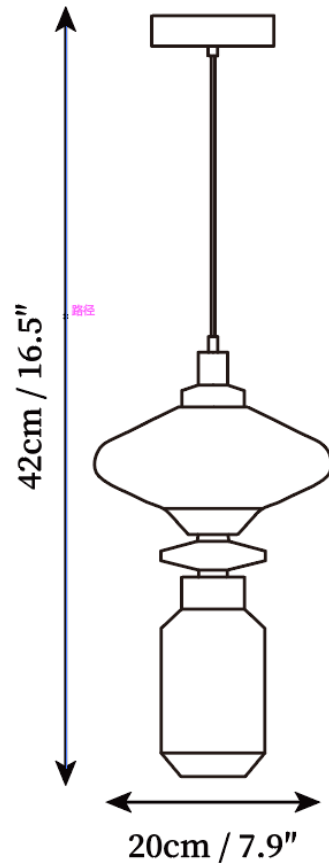

SPECIFICATION SHEET

SPECIFICATION DETAILS

*For custom options, consult factory for details

Fixture Dimensions	Ø 7.9" x H 16.5"
Light source	Integrated LED
Wattage	~ 5W
Voltage	AC 110-240V
Dimming	Not supported
CRI(Ra)	90+ CRI
Mounting	Hardwired.
LED Rated Life	30000 hours
Color Temperature	Warm Light (3000K), Neutral Light (4000K), Cool Light (6000K)
Control method	Compatible with common wall switches(not included)
Finishes	Gold.
Shadow Details	Clear, Amber, Brown, Gold.
Material	Iron, Metal, Glass.
Wire Length	The standard length of the cord is 59" (150 cm), the length is adjustable.