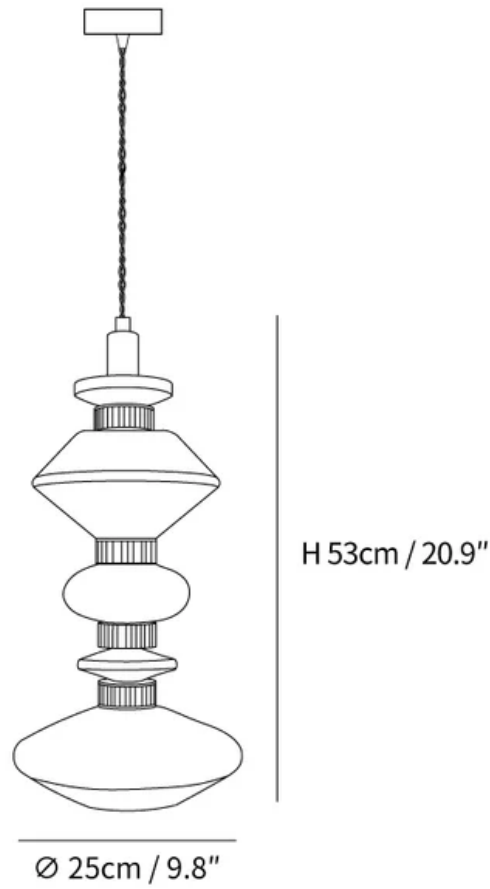

SPECIFICATION SHEET

SPECIFICATION DETAILS

*For custom options, consult factory for details

Fixture Dimensions	Ø 9.8" x H 20.9"
Light source	Integrated LED
Wattage	~ 5W
Voltage	AC 110-240V
Dimming	Not supported
CRI(Ra)	90+ CRI
Mounting	Hardwired.
LED Rated Life	30000 hours
Color Temperature	Warm Light (3000K), Neutral Light (4000K), Cool Light (6000K)
Control method	Compatible with common wall switches(not included)
Finishes	Gold.
Shadow Details	Clear, Amber, Brown, Gold.
Material	Iron, Metal, Glass.
Wire Length	The standard length of the cord is 59" (150 cm), the length is adjustable.