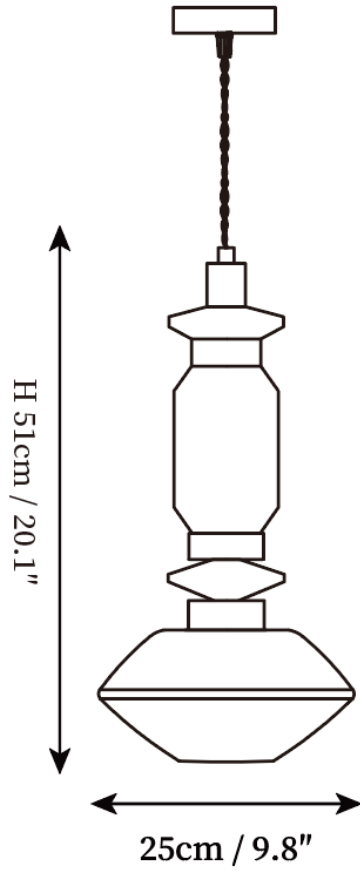

## SPECIFICATION DETAILS

\*For custom options, consult factory for details

<b>Fixture Dimensions</b>	Ø 9.8" x H 20.1"
<b>Light source</b>	Integrated LED
<b>Wattage</b>	~ 5W
<b>Voltage</b>	AC 110-240V
<b>Dimming</b>	Not supported
<b>CRI(Ra)</b>	90+ CRI
<b>Mounting</b>	Hardwired.
<b>LED Rated Life</b>	30000 hours
<b>Color Temperature</b>	Warm Light (3000K), Neutral Light (4000K), Cool Light (6000K)
<b>Control method</b>	Compatible with common wall switches(not included)
<b>Finishes</b>	Gold.
<b>Shadow Details</b>	Clear, Amber, Brown, Gold.
<b>Material</b>	Iron, Metal, Glass.
<b>Wire Length</b>	The standard length of the cord is 59" (150 cm), the length is adjustable.

## SPECIFICATION DETAILS

\*For custom options, consult factory for details

<b>Fixture Dimensions</b>	Ø 9.8" x H 17.7"
<b>Light source</b>	Integrated LED
<b>Wattage</b>	~ 5W
<b>Voltage</b>	AC 110-240V
<b>Dimming</b>	Not supported
<b>CRI(Ra)</b>	90+ CRI
<b>Mounting</b>	Hardwired.
<b>LED Rated Life</b>	30000 hours
<b>Color Temperature</b>	Warm Light (3000K), Neutral Light (4000K), Cool Light (6000K)
<b>Control method</b>	Compatible with common wall switches (not included)
<b>Finishes</b>	Gold.
<b>Shadow Details</b>	Clear, Amber, Brown, Gold.
<b>Material</b>	Iron, Metal, Glass.
<b>Wire Length</b>	The standard length of the cord is 59" (150 cm), the length is adjustable.