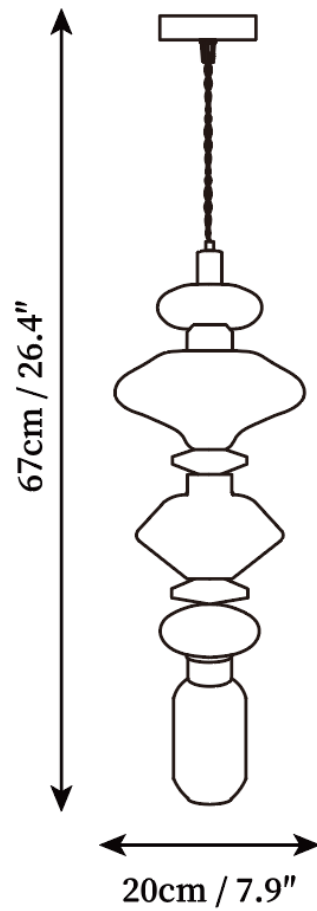

SPECIFICATION SHEET

SPECIFICATION DETAILS

*For custom options, consult factory for details

Fixture Dimensions	Ø 7.9" x H 26.4"
Light source	Integrated LED
Wattage	~ 5W
Voltage	AC 110-240V
Dimming	Not supported
CRI(Ra)	90+ CRI
Mounting	Hardwired.
LED Rated Life	30000 hours
Color Temperature	Warm Light (3000K), Neutral Light (4000K), Cool Light (6000K)
Control method	Compatible with common wall switches (not included)
Finishes	Gold.
Shadow Details	Clear, Amber, Brown, Gold.
Material	Iron, Metal, Glass.
Wire Length	The standard length of the cord is 59" (150 cm), the length is adjustable.