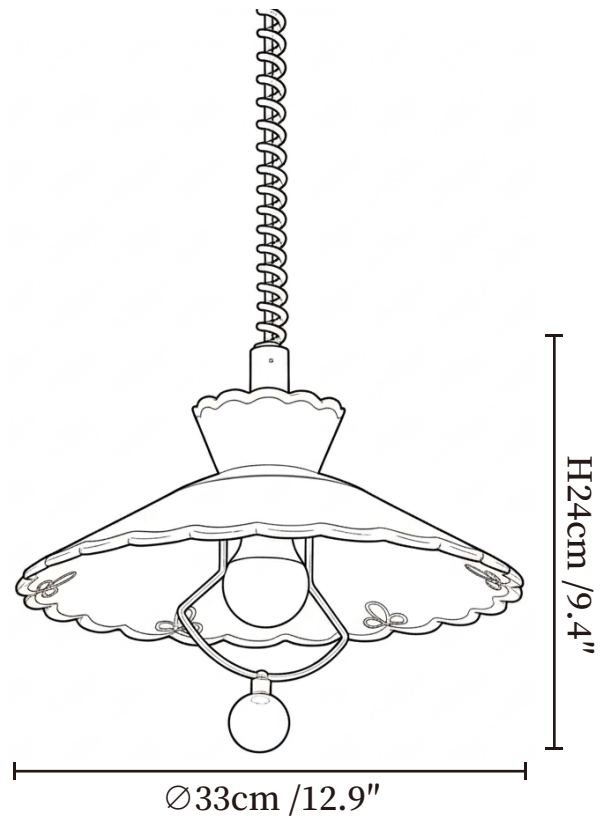

SPECIFICATION SHEET

SPECIFICATION DETAILS

*For custom options, consult factory for details

| | |
|---------------------------|---|
| Fixture Dimensions | Ø 12.9" x H 9.4" |
| Light source | E26 or E27 (bulb not included) |
| Wattage | MAX 40W incandescent bulb or LED equivalent. |
| Voltage | AC 110-240V |
| Mounting | Hardwired. |
| Dimming | Compatible with dimmable bulbs (bulb not included) |
| Control method | Compatible with common wall switches(not included) |
| Finishes | Brown. |
| Shade Details | Beige. |
| Material | Metal, Ceramics. |
| Wire Length | The standard length of the suspended wire is 59 "(150 cm) and the length is adjustable. |