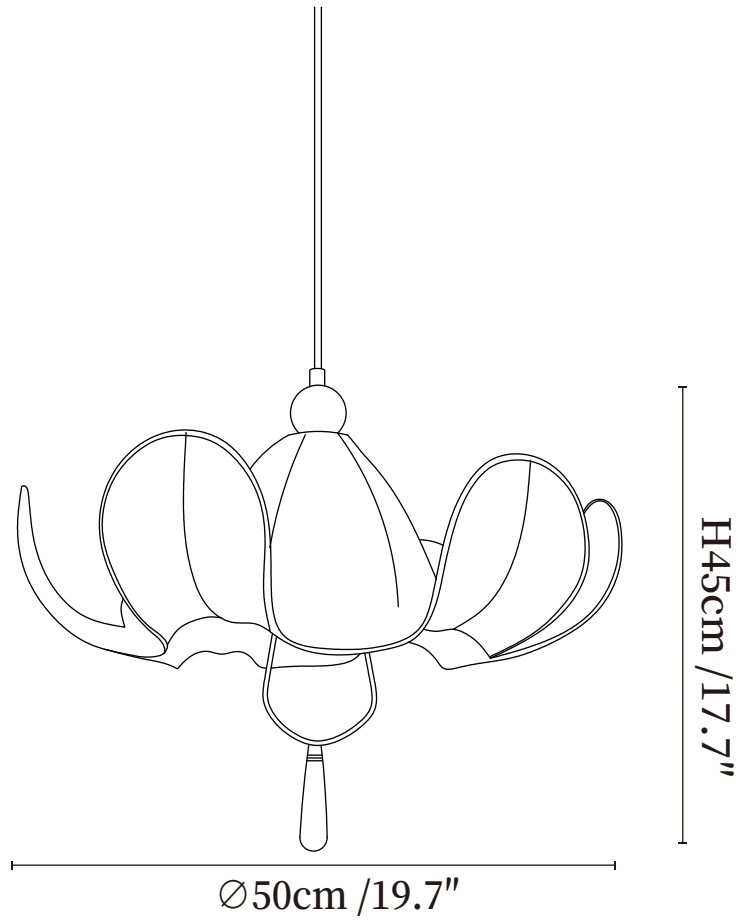

# SPECIFICATION SHEET

---

## SPECIFICATION DETAILS

\*For custom options, consult factory for details

<b>Fixture Dimensions</b>	Ø 19.7" x H 17.7"
<b>Light source</b>	E26 or E27 (bulb not included)
<b>Wattage</b>	MAX 40W incandescent bulb or LED equivalent.
<b>Voltage</b>	AC 110-240V
<b>Mounting</b>	Hardwired.
<b>Dimming</b>	Compatible with dimmable bulbs (bulb not included)
<b>Control method</b>	Compatible with common wall switches (
<b>Finishes</b>	Walnut Wood.
<b>Shade Details</b>	White.
<b>Material</b>	Metal, Fabric, Wood.
<b>Wire Length</b>	The standard length of the suspended wire is 59 "(150 cm) and the length is adjustable.