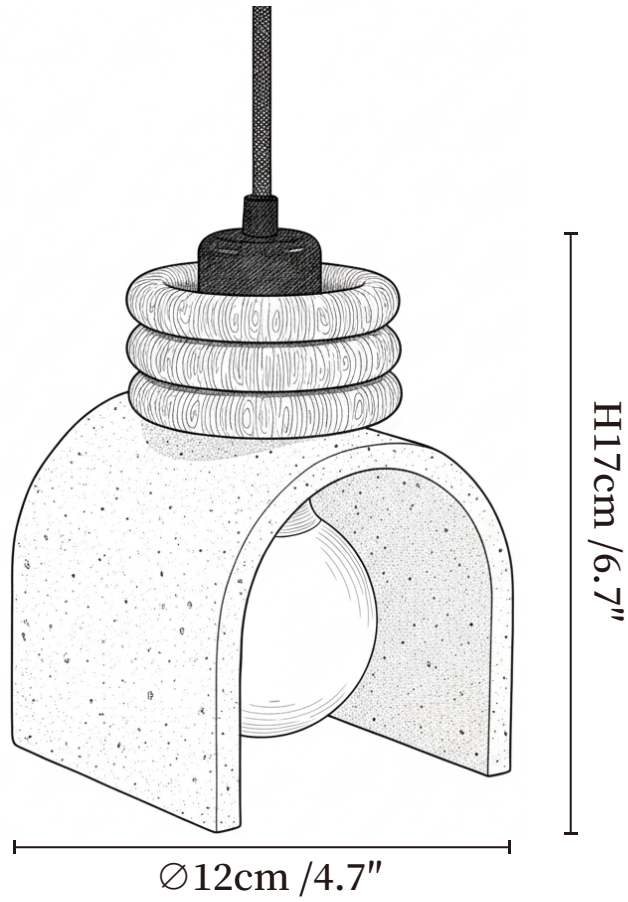

SPECIFICATION SHEET

SPECIFICATION DETAILS

*For custom options, consult factory for details

Fixture Dimensions	Ø 4.7" x H 6.7"
Light source	E27 (bulb not included)
Wattage	MAX 40W incandescent bulb or LED equivalent.
Voltage	AC 110-240V
Mounting	Hardwired.
Dimming	Compatible with dimmable bulbs (bulb not included)
Control method	Compatible with common wall switches (
Finishes	Walnut Wood color, Yellow Travertine.
Shade Details	White.
Material	Metal, Yellow Travertine, Wood, Glass.
Wire Length	The standard length of the suspended wire is 59 "(150