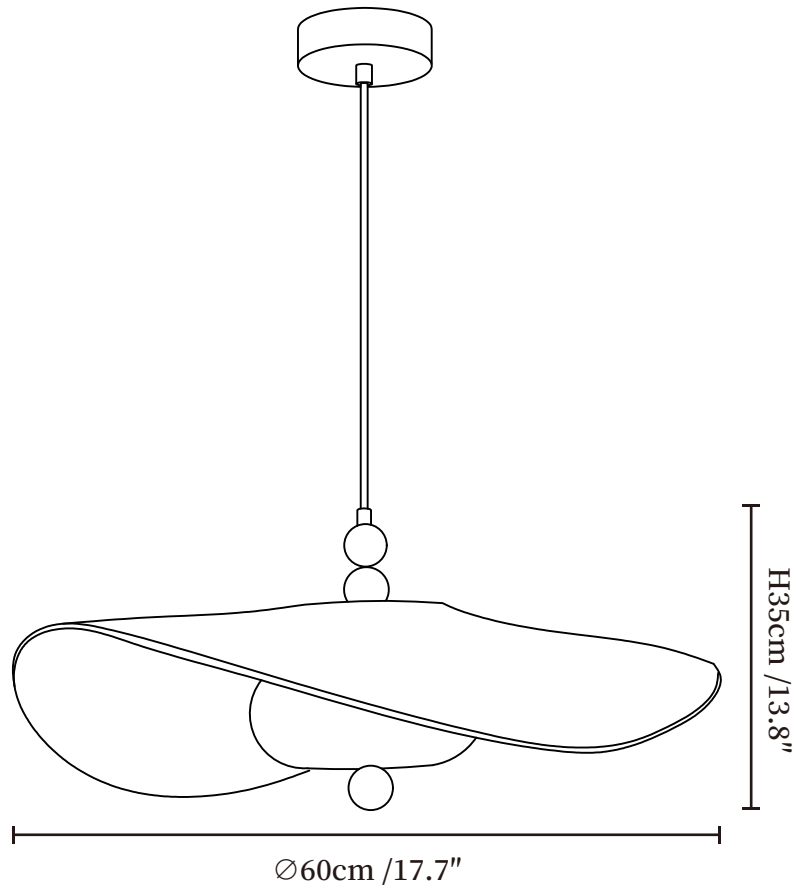

SPECIFICATION SHEET

SPECIFICATION DETAILS

*For custom options, consult factory for details

Fixture Dimensions	Ø 17.7" x H 13.8"
Light source	Integrated LED
Wattage	~ 5W
Voltage	AC 110-240V
Dimming	Not supported
CRI(Ra)	90+ CRI
Mounting	Hardwired.
LED Rated Life	30000 hours
Color Temperature	Warm Light (3000K), Neutral Light (4000K), Cool Light (6000K)
Control method	Compatible with common wall switches (not included)
Finishes	Walnut Wood.
Shadow Details	Beige.
Material	Fabric, Metal, Wood, Glass.
Wire Length	The standard length of the cord is 59" (150 cm), the length is adjustable.