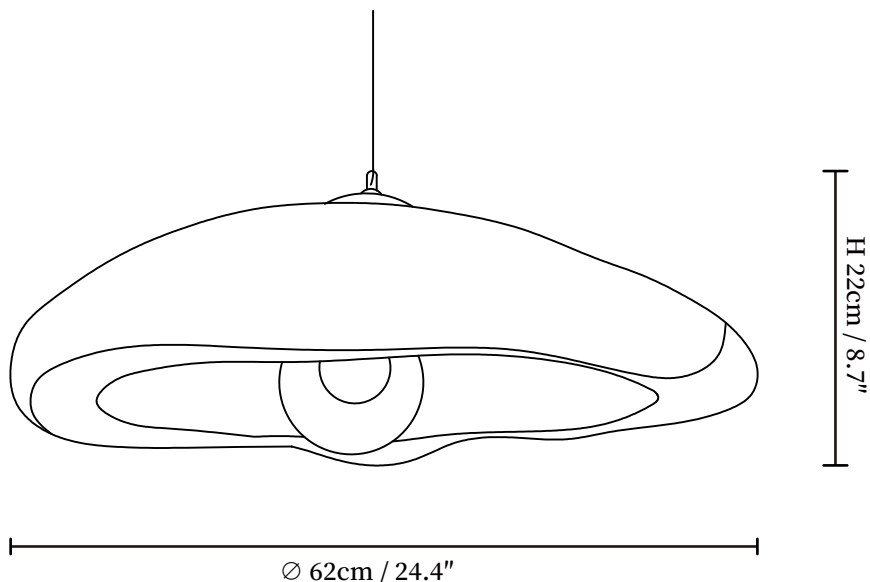

## SPECIFICATION DETAILS

\*For custom options, consult factory for details

<b>Fixture Dimensions</b>	Ø 24.4" x H 8.7"
<b>Light source</b>	E26 or E27 (bulb not included)
<b>Wattage</b>	MAX 40W incandescent bulb or LED equivalent.
<b>Voltage</b>	AC 110-240V
<b>Mounting</b>	Hardwired.
<b>Dimming</b>	Compatible with dimmable bulbs (bulb not included)
<b>Control method</b>	Compatible with common wall switches (not included)
<b>Finishes</b>	White, Beige, Black, Grey
<b>Shade Details</b>	White, Beige, Black, Grey
<b>Material</b>	Metal, High-density polystyrene
<b>Wire Length</b>	The standard length of the suspended wire is 59 "(150 cm) and the length is adjustable.