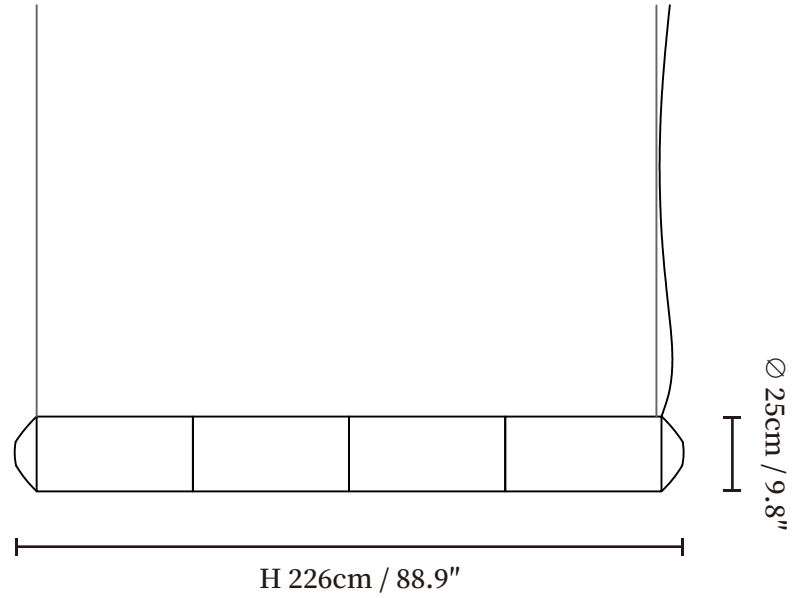

SPECIFICATION SHEET

SPECIFICATION DETAILS

*For custom options, consult factory for details

Fixture Dimensions	Ø 9.8" x H 47.2"
Light source	Integrated LED
Wattage	Total power ~24 watts
Voltage	AC 110-240V
Dimming	Yes
CRI(Ra)	90+CRI
Mounting	Hardwired.
LED Rated Life	50000 hours
Color Temperature	Warm Light (3000K), Neutral Light (4000K), Cool Light (6000K)
Control method	Compatible with common wall switches(not included)
Finishes	White.
Shade Details	White.
Material	Washi Paper, Metal.
Wire Length	The standard length of the cord is 59" (150 cm), the length is adjustable.

SPECIFICATION SHEET

SPECIFICATION DETAILS

*For custom options, consult factory for details

Fixture Dimensions	$\varnothing 9.8'' \times \text{H } 68.1''$
Light source	Integrated LED
Wattage	Total power ~24 watts
Voltage	AC 110-240V
Dimming	Yes
CRI(Ra)	90+CRI
Mounting	Hardwired.
LED Rated Life	50000 hours
Color Temperature	Warm Light (3000K), Neutral Light (4000K), Cool Light (6000K)
Control method	Compatible with common wall switches (not included)
Finishes	White.
Shade Details	White.
Material	Washi Paper, Metal.
Wire Length	The standard length of the cord is 59" (150 cm), the length is adjustable.

SPECIFICATION SHEET

SPECIFICATION DETAILS

*For custom options, consult factory for details

Fixture Dimensions	Ø 9.8" x H 88.9"
Light source	Integrated LED
Wattage	Total power ~24 watts
Voltage	AC 110-240V
Dimming	Yes
CRI(Ra)	90+CRI
Mounting	Hardwired.
LED Rated Life	50000 hours
Color Temperature	Warm Light (3000K), Neutral Light (4000K), Cool Light (6000K)
Control method	Compatible with common wall switches (not included)
Finishes	White.
Shade Details	White.
Material	Washi Paper, Metal.
Wire Length	The standard length of the cord is 59" (150 cm), the length is adjustable.