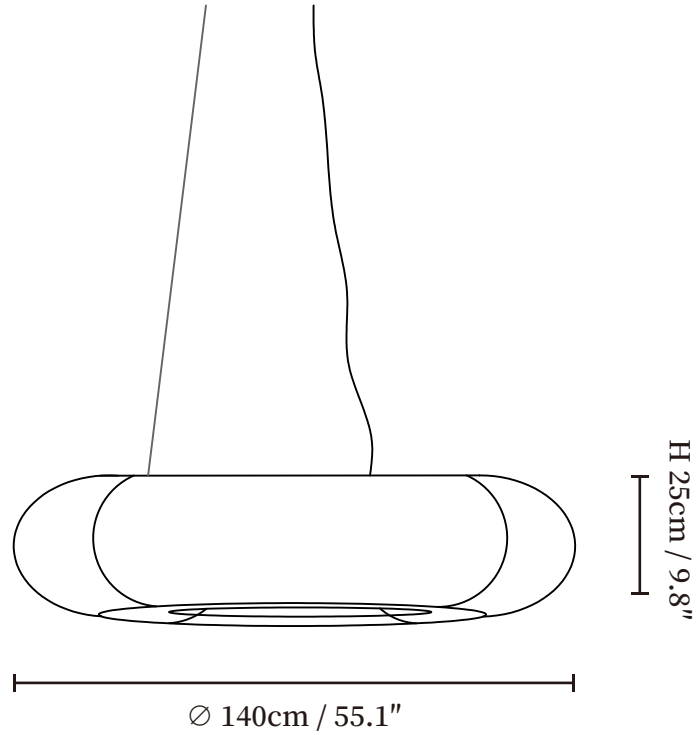

SPECIFICATION SHEET

SPECIFICATION DETAILS

*For custom options, consult factory for details

Fixture Dimensions	Ø 9.8" x H 88.9"
Light source	Integrated LED
Wattage	Total power ~24 watts
Voltage	AC 110-240V
Dimming	Yes
CRI(Ra)	90+CRI
Mounting	Hardwired.
LED Rated Life	50000 hours
Color Temperature	Warm Light (3000K), Neutral Light (4000K), Cool Light (6000K)
Control method	Compatible with common wall switches (not included)
Finishes	White.
Shade Details	White.
Material	Washi Paper, Metal.
Wire Length	The standard length of the cord is 59" (150 cm), the length is adjustable.

SPECIFICATION SHEET

SPECIFICATION DETAILS

*For custom options, consult factory for details

Fixture Dimensions	Ø 27.2" x H 9.8"
Light source	Integrated LED
Wattage	Total power ~24 watts
Voltage	AC 110-240V
Dimming	Not supported
CRI(Ra)	90+CRI
Mounting	Hardwired.
LED Rated Life	50000 hours
Color Temperature	Warm Light (3000K), Neutral Light (4000K), Cool Light (6000K)
Control method	Compatible with common wall switches(not included)
Finishes	White.
Shade Details	White.
Material	Washi Paper, Metal.
Wire Length	The standard length of the cord is 59" (150 cm), the length is adjustable.

SPECIFICATION SHEET

SPECIFICATION DETAILS

*For custom options, consult factory for details

Fixture Dimensions	Ø 55.1" x H 9.8"
Light source	Integrated LED
Wattage	Total power ~24 watts
Voltage	AC 110-240V
Dimming	Yes
CRI(Ra)	90+CRI
Mounting	Hardwired.
LED Rated Life	50000 hours
Color Temperature	Warm Light (3000K), Neutral Light (4000K), Cool Light (6000K)
Control method	Compatible with common wall switches(not included)
Finishes	White.
Shade Details	White.
Material	Washi Paper, Metal.
Wire Length	The standard length of the cord is 59" (150 cm), the length is adjustable.