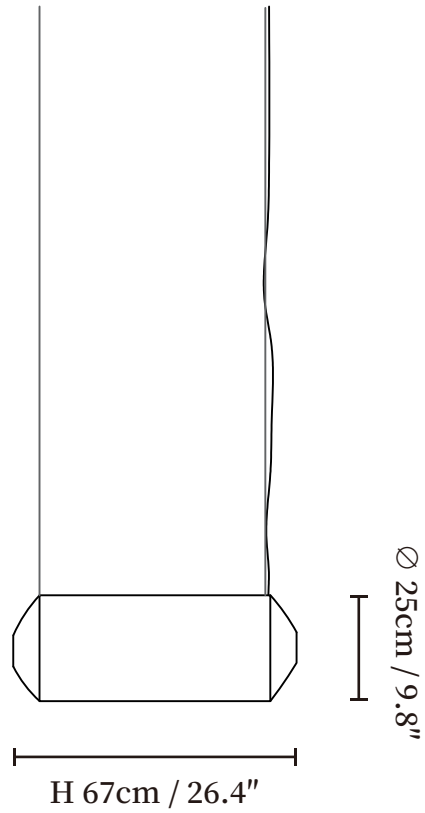

SPECIFICATION SHEET

SPECIFICATION DETAILS

*For custom options, consult factory for details

Fixture Dimensions	$\varnothing 9.8'' \times H 26.4''$
Light source	Integrated LED
Wattage	Total power ~24 watts
Voltage	AC 110-240V
Dimming	Yes
CRI(Ra)	90+CRI
Mounting	Hardwired.
LED Rated Life	50000 hours
Color Temperature	Warm Light (3000K), Neutral Light (4000K), Cool Light (6000K)
Control method	Compatible with common wall switches(not included)
Finishes	White.
Shade Details	White.
Material	Washi Paper, Metal.
Wire Length	The standard length of the cord is 59" (150 cm), the length is adjustable.