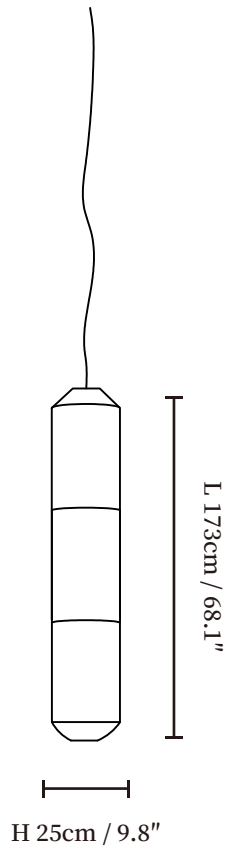

SPECIFICATION DETAILS

*For custom options, consult factory for details

Fixture Dimensions	L 26.4" x H 9.8"
Light source	Integrated LED
Wattage	Total power ~24 watts
Voltage	AC 110-240V
Dimming	Yes
CRI(Ra)	90+CRI
Mounting	Hardwired.
LED Rated Life	50000 hours
Color Temperature	Warm Light (3000K), Neutral Light (4000K), Cool Light (6000K)
Control method	Compatible with common wall switches (not included)
Finishes	White.
Shade Details	White.
Material	Washi Paper, Metal.
Wire Length	The standard length of the cord is 59" (150 cm), the length is adjustable.

SPECIFICATION SHEET

SPECIFICATION DETAILS

*For custom options, consult factory for details

Fixture Dimensions	L 47.2" x H 9.8"
Light source	Integrated LED
Wattage	Total power ~24 watts
Voltage	AC 110-240V
Dimming	Yes
CRI(Ra)	90+CRI
Mounting	Hardwired.
LED Rated Life	50000 hours
Color Temperature	Warm Light (3000K), Neutral Light (4000K), Cool Light (6000K)
Control method	Compatible with common wall switches (not included)
Finishes	White.
Shade Details	White.
Material	Washi Paper, Metal.
Wire Length	The standard length of the cord is 59" (150 cm), the length is adjustable.

SPECIFICATION SHEET

SPECIFICATION DETAILS

*For custom options, consult factory for details

Fixture Dimensions	L 68.1" x H 9.8"
Light source	Integrated LED
Wattage	Total power ~24 watts
Voltage	AC 110-240V
Dimming	Yes
CRI(Ra)	90+CRI
Mounting	Hardwired.
LED Rated Life	50000 hours
Color Temperature	Warm Light (3000K), Neutral Light (4000K), Cool Light (6000K)
Control method	Compatible with common wall switches (not included)
Finishes	White.
Shade Details	White.
Material	Washi Paper, Metal.
Wire Length	The standard length of the cord is 59" (150 cm), the length is adjustable.