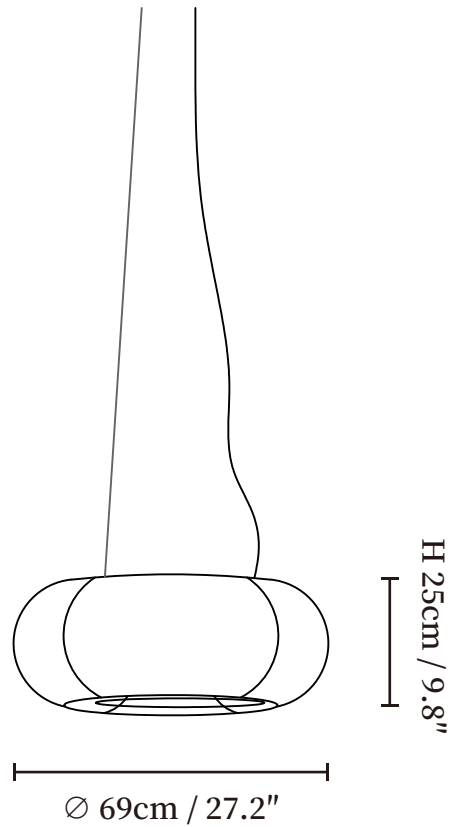

SPECIFICATION SHEET

SPECIFICATION DETAILS

*For custom options, consult factory for details

Fixture Dimensions	Ø 27.2" x H 9.8"
Light source	Integrated LED
Wattage	Total power ~24 watts
Voltage	AC 110-240V
Dimming	Not supported
CRI(Ra)	90+CRI
Mounting	Hardwired.
LED Rated Life	50000 hours
Color Temperature	Warm Light (3000K), Neutral Light (4000K), Cool Light (6000K)
Control method	Compatible with common wall switches(not included)
Finishes	White.
Shade Details	White.
Material	Washi Paper, Metal.
Wire Length	The standard length of the cord is 59" (150 cm), the length is adjustable.