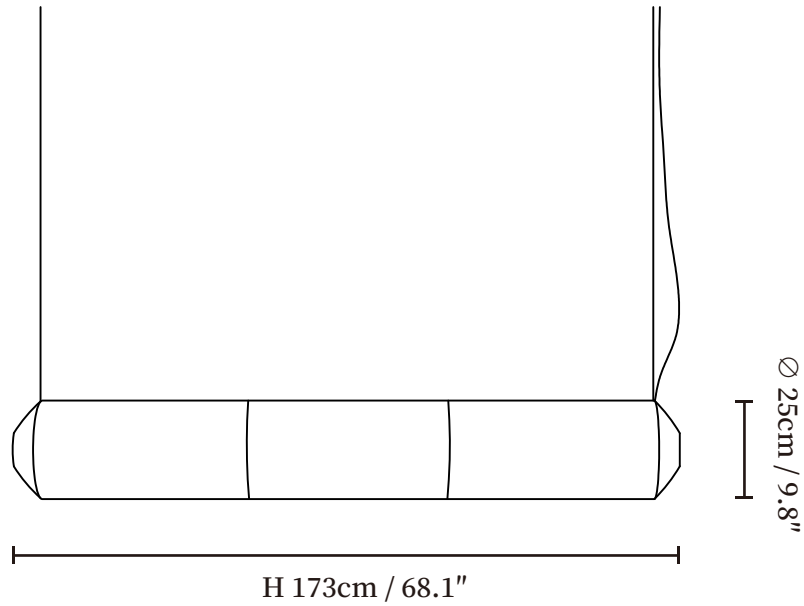

SPECIFICATION SHEET

SPECIFICATION DETAILS

*For custom options, consult factory for details

Fixture Dimensions	$\varnothing 9.8'' \times \text{H } 68.1''$
Light source	Integrated LED
Wattage	Total power ~24 watts
Voltage	AC 110-240V
Dimming	Yes
CRI(Ra)	90+CRI
Mounting	Hardwired.
LED Rated Life	50000 hours
Color Temperature	Warm Light (3000K), Neutral Light (4000K), Cool Light (6000K)
Control method	Compatible with common wall switches (not included)
Finishes	White.
Shade Details	White.
Material	Washi Paper, Metal.
Wire Length	The standard length of the cord is 59" (150 cm), the length is adjustable.