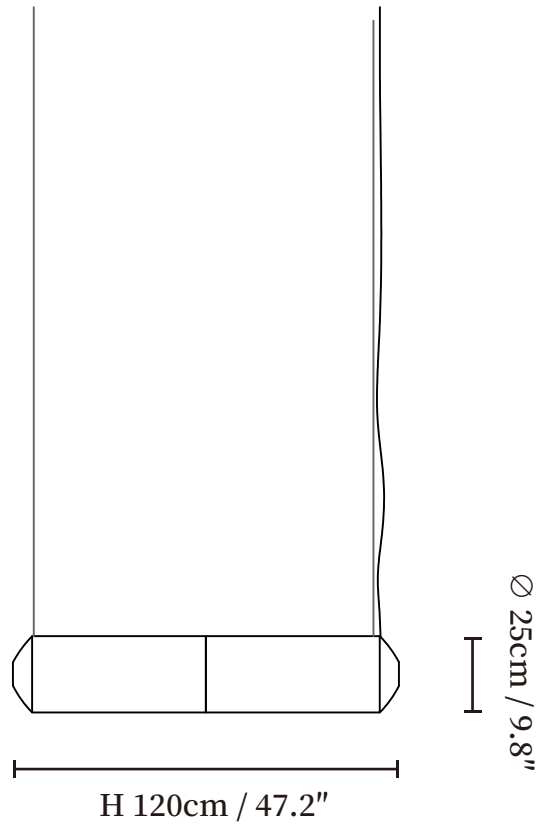

SPECIFICATION SHEET

SPECIFICATION DETAILS

*For custom options, consult factory for details

Fixture Dimensions	L 88.9" x H 9.8"
Light source	Integrated LED
Wattage	Total power ~24 watts
Voltage	AC 110-240V
Dimming	Not supported
CRI(Ra)	90+CRI
Mounting	Hardwired.
LED Rated Life	50000 hours
Color Temperature	Warm Light (3000K), Neutral Light (4000K), Cool Light (6000K)
Control method	Compatible with common wall switches(not included)
Finishes	White.
Shade Details	White.
Material	Washi Paper, Metal.
Wire Length	The standard length of the cord is 59" (150 cm), the length is adjustable.

SPECIFICATION SHEET

SPECIFICATION DETAILS

*For custom options, consult factory for details

Fixture Dimensions	$\varnothing 9.8'' \times H 26.4''$
Light source	Integrated LED
Wattage	Total power ~24 watts
Voltage	AC 110-240V
Dimming	Yes
CRI(Ra)	90+CRI
Mounting	Hardwired.
LED Rated Life	50000 hours
Color Temperature	Warm Light (3000K), Neutral Light (4000K), Cool Light (6000K)
Control method	Compatible with common wall switches(not included)
Finishes	White.
Shade Details	White.
Material	Washi Paper, Metal.
Wire Length	The standard length of the cord is 59" (150 cm), the length is adjustable.

SPECIFICATION SHEET

SPECIFICATION DETAILS

*For custom options, consult factory for details

Fixture Dimensions	Ø 9.8" x H 47.2"
Light source	Integrated LED
Wattage	Total power ~24 watts
Voltage	AC 110-240V
Dimming	Yes
CRI(Ra)	90+CRI
Mounting	Hardwired.
LED Rated Life	50000 hours
Color Temperature	Warm Light (3000K), Neutral Light (4000K), Cool Light (6000K)
Control method	Compatible with common wall switches(not included)
Finishes	White.
Shade Details	White.
Material	Washi Paper, Metal.
Wire Length	The standard length of the cord is 59" (150 cm), the length is adjustable.