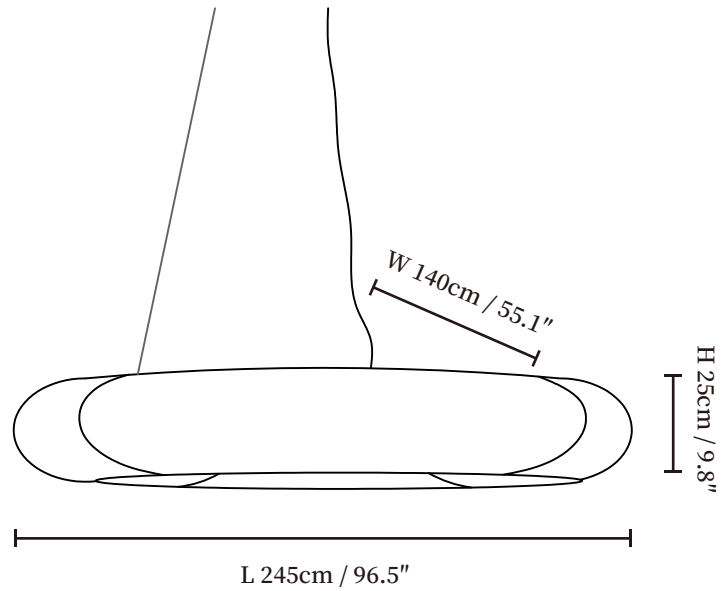

SPECIFICATION SHEET

SPECIFICATION DETAILS

*For custom options, consult factory for details

Fixture Dimensions	L 96.5" x W 55.1" x H 9.8"
Light source	Integrated LED
Wattage	Total power ~24 watts
Voltage	AC 110-240V
Dimming	Yes
CRI(Ra)	90+CRI
Mounting	Hardwired.
LED Rated Life	50000 hours
Color Temperature	Warm Light (3000K), Neutral Light (4000K), Cool Light (6000K)
Control method	Compatible with common wall switches(not included)
Finishes	White.
Shade Details	White.
Material	Washi Paper, Metal.
Wire Length	The standard length of the cord is 59" (150 cm), the length is adjustable.