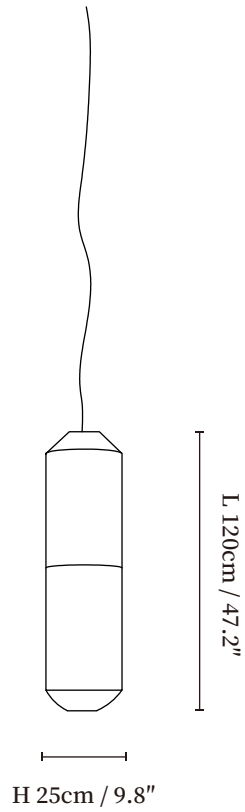

SPECIFICATION DETAILS

*For custom options, consult factory for details

Fixture Dimensions	L 26.4" x H 9.8"
Light source	Integrated LED
Wattage	Total power ~24 watts
Voltage	AC 110-240V
Dimming	Yes
CRI(Ra)	90+CRI
Mounting	Hardwired.
LED Rated Life	50000 hours
Color Temperature	Warm Light (3000K), Neutral Light (4000K), Cool Light (6000K)
Control method	Compatible with common wall switches (not included)
Finishes	White.
Shade Details	White.
Material	Washi Paper, Metal.
Wire Length	The standard length of the cord is 59" (150 cm), the length is adjustable.

SPECIFICATION SHEET

SPECIFICATION DETAILS

*For custom options, consult factory for details

Fixture Dimensions	L 47.2" x H 9.8"
Light source	Integrated LED
Wattage	Total power ~24 watts
Voltage	AC 110-240V
Dimming	Yes
CRI(Ra)	90+CRI
Mounting	Hardwired.
LED Rated Life	50000 hours
Color Temperature	Warm Light (3000K), Neutral Light (4000K), Cool Light (6000K)
Control method	Compatible with common wall switches (not included)
Finishes	White.
Shade Details	White.
Material	Washi Paper, Metal.
Wire Length	The standard length of the cord is 59" (150 cm), the length is adjustable.

SPECIFICATION SHEET

SPECIFICATION DETAILS

*For custom options, consult factory for details

Fixture Dimensions	L 68.1" x H 9.8"
Light source	Integrated LED
Wattage	Total power ~24 watts
Voltage	AC 110-240V
Dimming	Yes
CRI(Ra)	90+CRI
Mounting	Hardwired.
LED Rated Life	50000 hours
Color Temperature	Warm Light (3000K), Neutral Light (4000K), Cool Light (6000K)
Control method	Compatible with common wall switches (not included)
Finishes	White.
Shade Details	White.
Material	Washi Paper, Metal.
Wire Length	The standard length of the cord is 59" (150 cm), the length is adjustable.