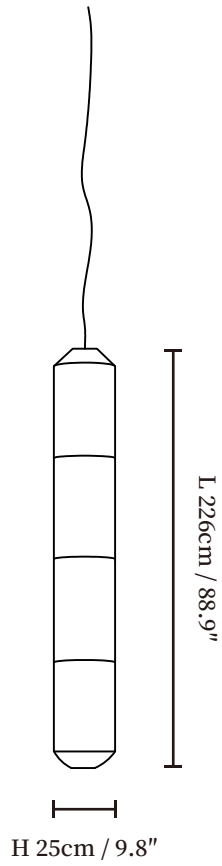

SPECIFICATION SHEET

SPECIFICATION DETAILS

*For custom options, consult factory for details

Fixture Dimensions	L 88.9" x H 9.8"
Light source	Integrated LED
Wattage	Total power ~24 watts
Voltage	AC 110-240V
Dimming	Not supported
CRI(Ra)	90+CRI
Mounting	Hardwired.
LED Rated Life	50000 hours
Color Temperature	Warm Light (3000K), Neutral Light (4000K), Cool Light (6000K)
Control method	Compatible with common wall switches(not included)
Finishes	White.
Shade Details	White.
Material	Washi Paper, Metal.
Wire Length	The standard length of the cord is 59" (150 cm), the length is adjustable.