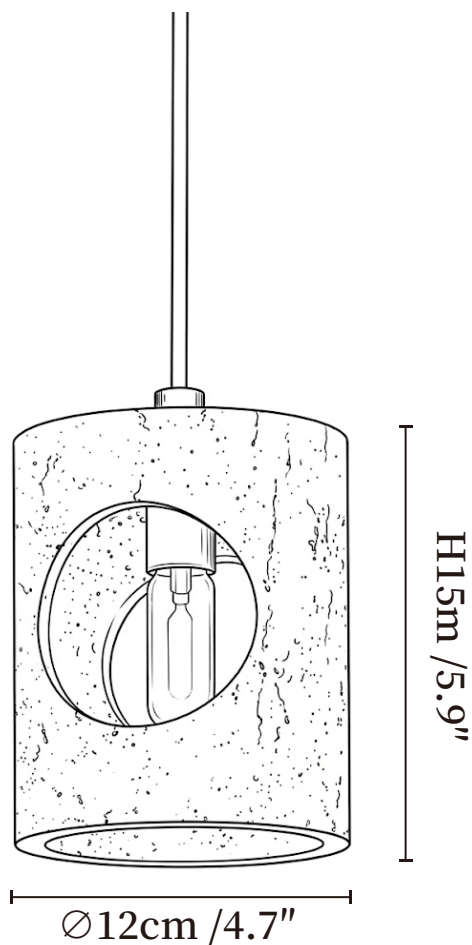

SPECIFICATION SHEET

SPECIFICATION DETAILS

*For custom options, consult factory for details

Fixture Dimensions	Ø 4.7" x H 5.9"
Light source	G9 (bulb not included)
Wattage	MAX 5W incandescent bulb or LED equivalent.
Voltage	AC 110-240V
Mounting	Hardwired.
Dimming	Compatible with dimmable bulbs (bulb not included)
Control method	Compatible with common wall switches (not included)
Finishes	Yellow Travertine.
Shade Details	Yellow Travertine.
Material	Yellow Travertine, Metal.
Wire Length	The standard length of the suspended wire is 59 "(150 cm) and the length is adjustable.