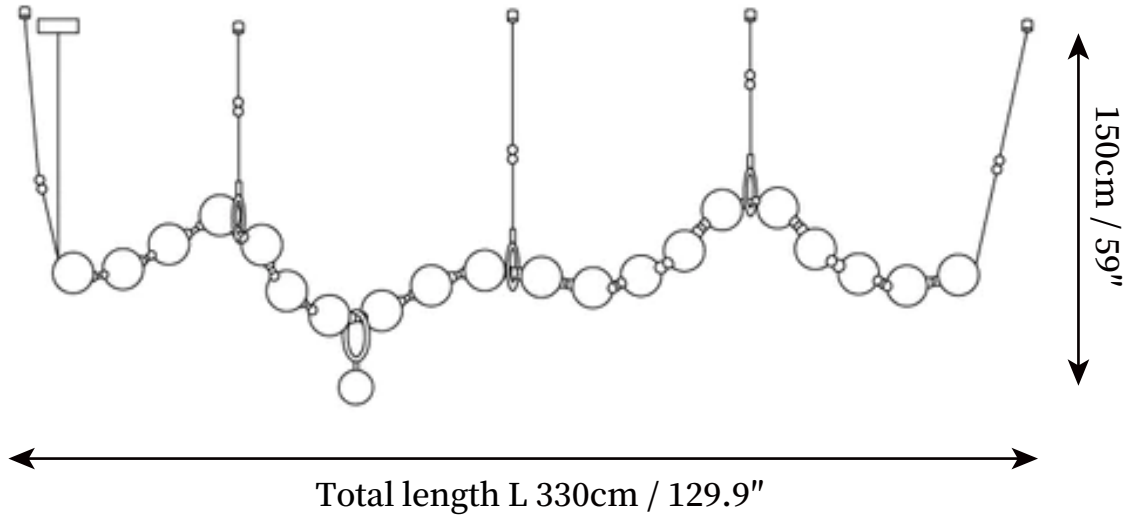

SPECIFICATION SHEET

SPECIFICATION DETAILS

*For custom options, consult factory for details

Fixture Dimensions	L 57.1" x H 59", L 65" x H 59"
Light source	Integrated LED
Wattage	~ 5W
Voltage	AC 110-240V
Dimming	Not supported
CRI(Ra)	90+ CRI
Mounting	Hardwired.
LED Rated Life	30000 hours
Color Temperature	Warm Light (3000K), Neutral Light (4000K), Cool Light (6000K)
Control method	Compatible with common wall switches (not included)
Finishes	Gold.
Shads Details	White.
Material	Metal, Glass.
Wire Length	The standard length of the cord is 59" (150 cm), the length is adjustable.

SPECIFICATION SHEET

SPECIFICATION DETAILS

*For custom options, consult factory for details

Fixture Dimensions	L 85.4" x H 59", L 97.2" x H 59"
Light source	Integrated LED
Wattage	~ 5W
Voltage	AC 110-240V
Dimming	Not supported
CRI(Ra)	90+ CRI
Mounting	Hardwired.
LED Rated Life	30000 hours
Color Temperature	Warm Light (3000K), Neutral Light (4000K), Cool Light (6000K)
Control method	Compatible with common wall switches (not included)
Finishes	Gold.
Shads Details	White.
Material	Metal, Glass.
Wire Length	The standard length of the cord is 59" (150 cm), the length is adjustable.

SPECIFICATION SHEET

SPECIFICATION DETAILS

*For custom options, consult factory for details

Fixture Dimensions	L 114.2" x H 59", L 129.9" x H 59"
Light source	Integrated LED
Wattage	~ 5W
Voltage	AC 110-240V
Dimming	Not supported
CRI(Ra)	90+ CRI
Mounting	Hardwired.
LED Rated Life	30000 hours
Color Temperature	Warm Light (3000K), Neutral Light (4000K), Cool Light (6000K)
Control method	Compatible with common wall switches(not included)
Finishes	Gold.
Shads Details	White.
Material	Metal, Glass.
Wire Length	The standard length of the cord is 59" (150 cm), the length is adjustable.