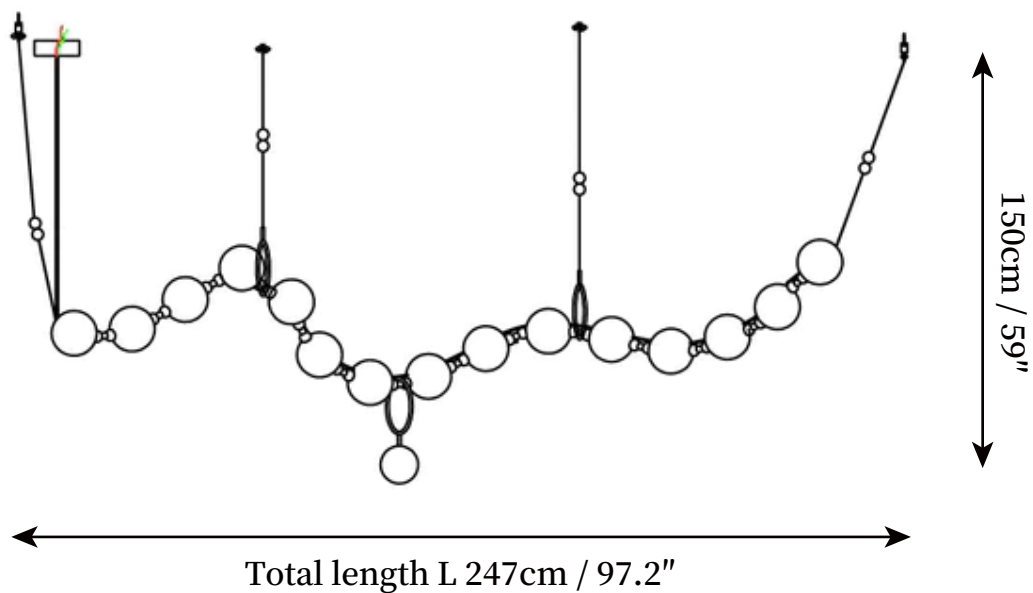

SPECIFICATION SHEET

SPECIFICATION DETAILS

*For custom options, consult factory for details

Fixture Dimensions	L 57.1" x H 59", L 65" x H 59"
Light source	Integrated LED
Wattage	~ 5W
Voltage	AC 110-240V
Dimming	Not supported
CRI(Ra)	90+ CRI
Mounting	Hardwired.
LED Rated Life	30000 hours
Color Temperature	Warm Light (3000K), Neutral Light (4000K), Cool Light (6000K)
Control method	Compatible with common wall switches (not included)
Finishes	Gold.
Shads Details	White.
Material	Metal, Glass.
Wire Length	The standard length of the cord is 59" (150 cm), the length is adjustable.

SPECIFICATION SHEET

SPECIFICATION DETAILS

*For custom options, consult factory for details

Fixture Dimensions	L 85.4" x H 59", L 97.2" x H 59"
Light source	Integrated LED
Wattage	~ 5W
Voltage	AC 110-240V
Dimming	Not supported
CRI(Ra)	90+ CRI
Mounting	Hardwired.
LED Rated Life	30000 hours
Color Temperature	Warm Light (3000K), Neutral Light (4000K), Cool Light (6000K)
Control method	Compatible with common wall switches (not included)
Finishes	Gold.
Shads Details	White.
Material	Metal, Glass.
Wire Length	The standard length of the cord is 59" (150 cm), the length is adjustable.

SPECIFICATION SHEET

SPECIFICATION DETAILS

*For custom options, consult factory for details

Fixture Dimensions	L 114.2" x H 59", L 129.9" x H 59"
Light source	Integrated LED
Wattage	~ 5W
Voltage	AC 110-240V
Dimming	Not supported
CRI(Ra)	90+ CRI
Mounting	Hardwired.
LED Rated Life	30000 hours
Color Temperature	Warm Light (3000K), Neutral Light (4000K), Cool Light (6000K)
Control method	Compatible with common wall switches(not included)
Finishes	Gold.
Shads Details	White.
Material	Metal, Glass.
Wire Length	The standard length of the cord is 59" (150 cm), the length is adjustable.