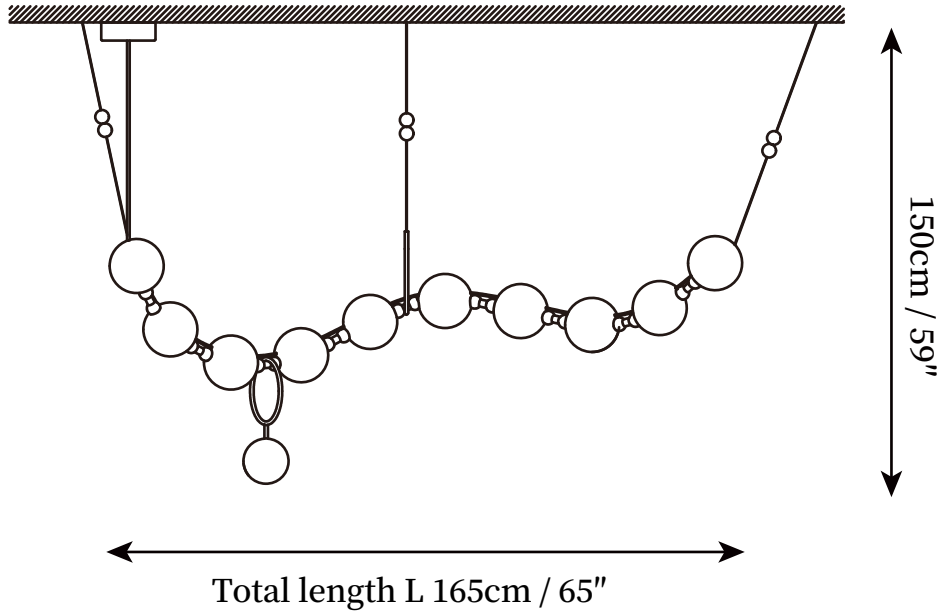

SPECIFICATION SHEET

SPECIFICATION DETAILS

*For custom options, consult factory for details

Fixture Dimensions	L 57.1" x H 59", L 65" x H 59"
Light source	Integrated LED
Wattage	~ 5W
Voltage	AC 110-240V
Dimming	Not supported
CRI(Ra)	90+ CRI
Mounting	Hardwired.
LED Rated Life	30000 hours
Color Temperature	Warm Light (3000K), Neutral Light (4000K), Cool Light (6000K)
Control method	Compatible with common wall switches (not included)
Finishes	Gold.
Shads Details	White.
Material	Metal, Glass.
Wire Length	The standard length of the cord is 59" (150 cm), the length is adjustable.

SPECIFICATION SHEET

SPECIFICATION DETAILS

*For custom options, consult factory for details

Fixture Dimensions	L 85.4" x H 59", L 97.2" x H 59"
Light source	Integrated LED
Wattage	~ 5W
Voltage	AC 110-240V
Dimming	Not supported
CRI(Ra)	90+ CRI
Mounting	Hardwired.
LED Rated Life	30000 hours
Color Temperature	Warm Light (3000K), Neutral Light (4000K), Cool Light (6000K)
Control method	Compatible with common wall switches (not included)
Finishes	Gold.
Shads Details	White.
Material	Metal, Glass.
Wire Length	The standard length of the cord is 59" (150 cm), the length is adjustable.

SPECIFICATION SHEET

SPECIFICATION DETAILS

*For custom options, consult factory for details

Fixture Dimensions	L 114.2" x H 59", L 129.9" x H 59"
Light source	Integrated LED
Wattage	~ 5W
Voltage	AC 110-240V
Dimming	Not supported
CRI(Ra)	90+ CRI
Mounting	Hardwired.
LED Rated Life	30000 hours
Color Temperature	Warm Light (3000K), Neutral Light (4000K), Cool Light (6000K)
Control method	Compatible with common wall switches(not included)
Finishes	Gold.
Shads Details	White.
Material	Metal, Glass.
Wire Length	The standard length of the cord is 59" (150 cm), the length is adjustable.