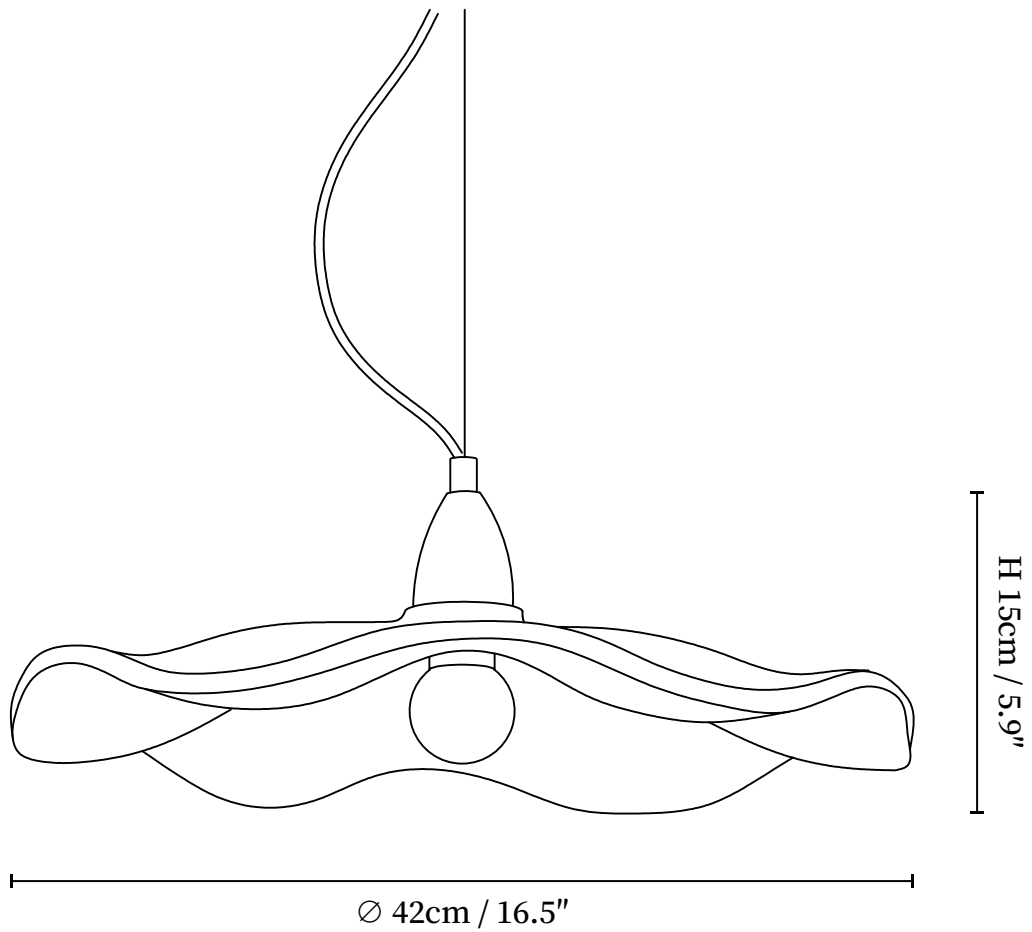

SPECIFICATION SHEET

SPECIFICATION DETAILS

*For custom options, consult factory for details

Fixture Dimensions	D 9.8" x H 5.9"
Light source	E26 or E27 (bulb not included)
Wattage	MAX 40W incandescent bulb or LED equivalent.
Voltage	AC 110-240V
Mounting	Hardwired.
Dimming	Compatible with dimmable bulbs (bulb not included)
Control method	Compatible with common wall switches(not included)
Finishes	Walnut Color.
Shade Details	Cement Grey.
Material	Cement, Wood, Iron.
Wire Length	The standard length of the suspended wire is 59 "(150 cm) and the length is adjustable.

SPECIFICATION SHEET

SPECIFICATION DETAILS

*For custom options, consult factory for details

Fixture Dimensions	D 16.5" x H 5.9"
Light source	E26 or E27 (bulb not included)
Wattage	MAX 40W incandescent bulb or LED equivalent.
Voltage	AC 110-240V
Mounting	Hardwired.
Dimming	Compatible with dimmable bulbs (bulb not included)
Control method	Compatible with common wall switches (not included)
Finishes	Walnut Color.
Shade Details	Cement Grey.
Material	Cement, Wood, Iron.
Wire Length	The standard length of the suspended wire is 59 "(150 cm) and the length is adjustable.