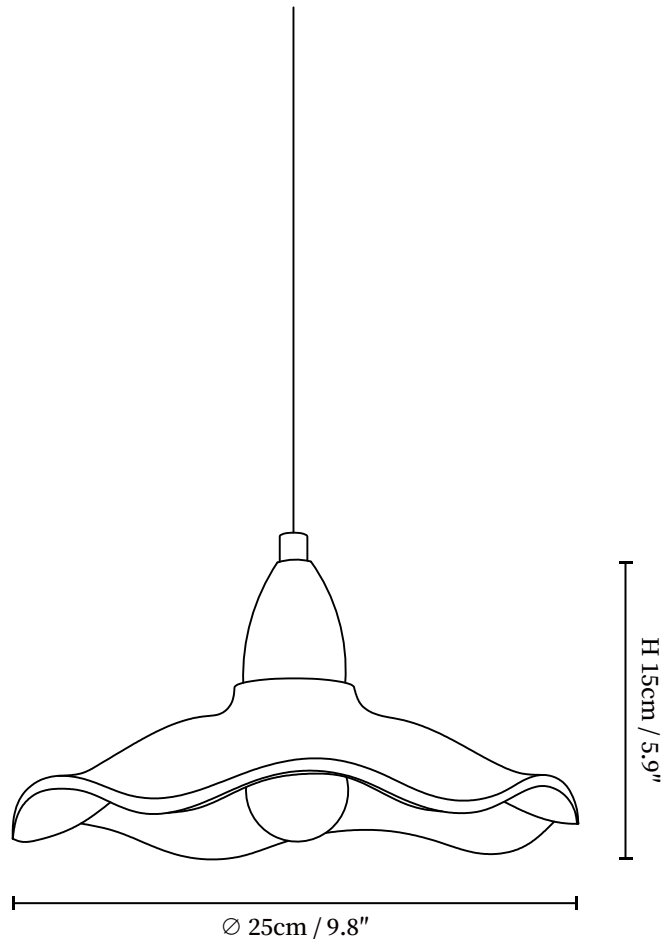

SPECIFICATION SHEET

SPECIFICATION DETAILS

*For custom options, consult factory for details

Fixture Dimensions	D 9.8" x H 5.9"
Light source	E26 or E27 (bulb not included)
Wattage	MAX 40W incandescent bulb or LED equivalent.
Voltage	AC 110-240V
Mounting	Hardwired.
Dimming	Compatible with dimmable bulbs (bulb not included)
Control method	Compatible with common wall switches(not included)
Finishes	Walnut Color.
Shade Details	Cement Grey.
Material	Cement, Wood, Iron.
Wire Length	The standard length of the suspended wire is 59 "(150 cm) and the length is adjustable.

SPECIFICATION SHEET

SPECIFICATION DETAILS

*For custom options, consult factory for details

Fixture Dimensions	D 16.5" x H 5.9"
Light source	E26 or E27 (bulb not included)
Wattage	MAX 40W incandescent bulb or LED equivalent.
Voltage	AC 110-240V
Mounting	Hardwired.
Dimming	Compatible with dimmable bulbs (bulb not included)
Control method	Compatible with common wall switches (not included)
Finishes	Walnut Color.
Shade Details	Cement Grey.
Material	Cement, Wood, Iron.
Wire Length	The standard length of the suspended wire is 59 "(150 cm) and the length is adjustable.