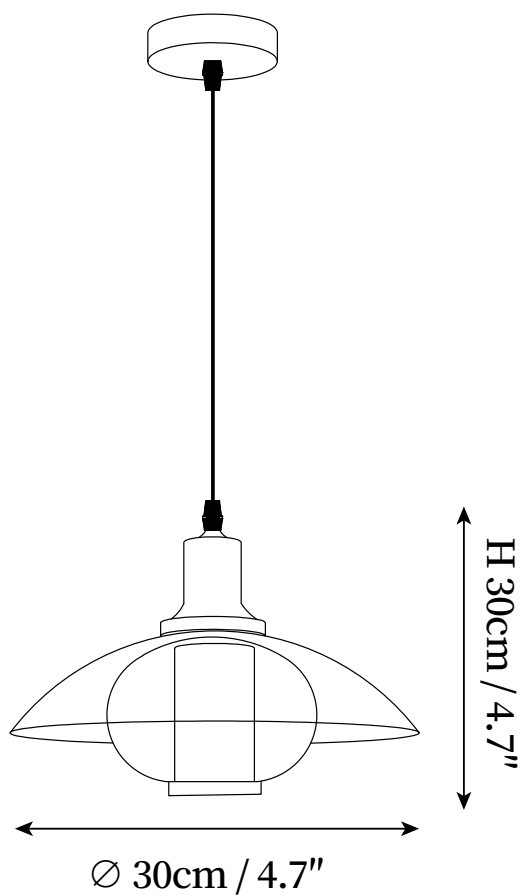

SPECIFICATION SHEET

SPECIFICATION DETAILS

*For custom options, consult factory for details

Fixture Dimensions	D 11.8" x H 11.8"
Light source	G9. (bulb not included).
Wattage	~ 5W incandescent bulb or LED equivalent.
Voltage	AC 110-240V
Mounting	Hardwired.
Dimming	Compatible with dimmable bulbs (bulb not included)
Control method	Compatible with common wall switches (not included)
Finishes	Chrome.
Shade Details	Amber.
Material	Metal, Glass.
Wire Length	The standard length of the cord is 59" (150 cm), the length is adjustable.
